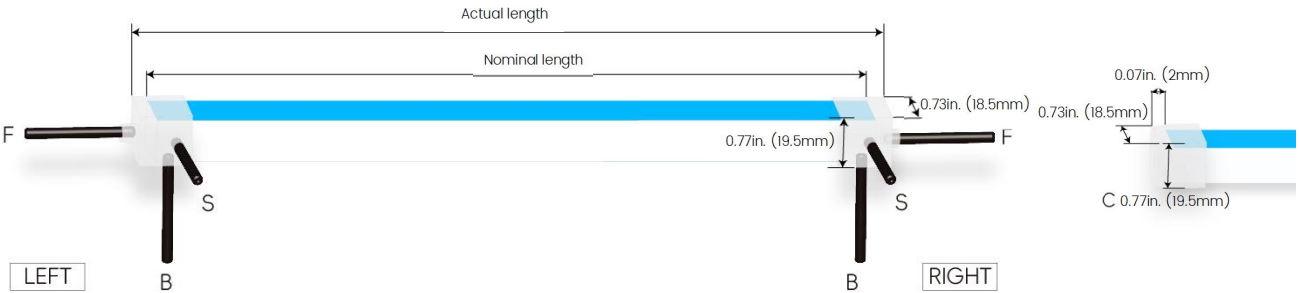

**LINIO NEON 1617 RGBWW**

Outdoor · Vertical Bending · Horizontal Bending

**Feed Entry / End Cap Options**

**IJ:** Injected end cap – IP67, factory-made only

**IJC:** Clear injected end cap – IP67, factory-made only

**SEC:** Silicone end cap – IP67

**Connector Wire Options**

**OW:** Open wire, **Dry only**  
Standard 3.28ft (1m), 20 AWG (wire length customizable)

**MC:** Male connector, **Wet**  
Standard 0.98ft (30cm), 20 AWG