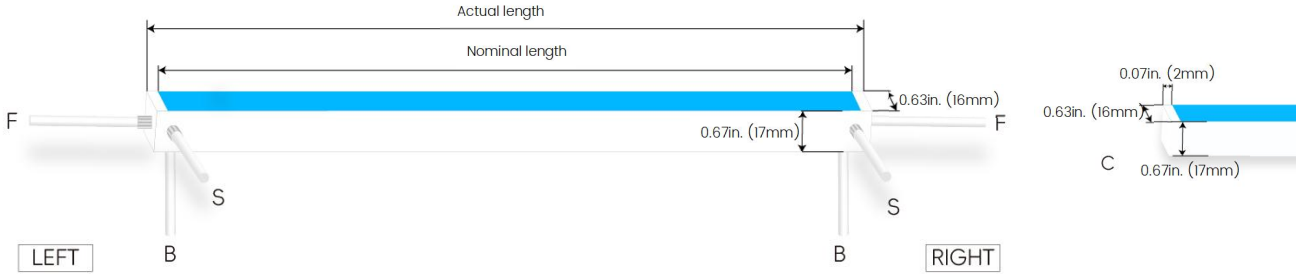

**LINIO NEON 1617 RGBWW**

Outdoor · Vertical Bending · Horizontal Bending

**Feed Entry / End Cap Options**

**IJ:** Injected end cap – IP67, factory-made only

**IJC:** Clear injected end cap – IP67, factory-made only