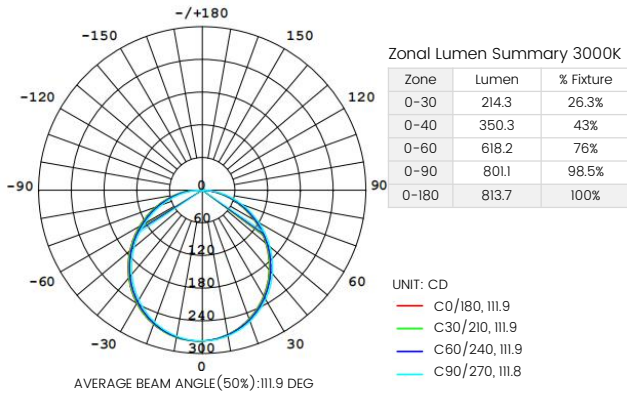

LINIO NEON 1617 RGBWW

Outdoor · Vertical Bending · Horizontal Bending

Lumen Output (lm/ft)		
Temp./Color	Vertical Bending	Horizontal Bending
	5.27W/ft	5.27W/ft
R	27	21
G	63	50
B	15	12
W27	75	59
W55	84	66
RGBWW2755	248	195
Max. Run for Class 2*		15.1ft (4.6m)
Max. Run Supported Length		16.4ft (5m)

*Typically installations in USA and Canada comply with Class 2 requirements.

Technical Details		
	Vertical Bending	Horizontal Bending
Efficacy	47lm/W @RGBWW2755 5.27W	37lm/W @RGBWW2755 5.27W
CRI	Ra ≥ 90	Ra ≥ 90
Beam Angle	110°	110°
LED MacAdam	3 steps	3 steps
Average Life (L70)	> 50,000 hours	> 50,000 hours
Storage Temperature		-40-185°F (-40°C- 85°C)
Operating Temperature		-40-113°F (-40°C- 45°C)

Photometry

LNI617TV-W7-24-RGBWW2755-527-SEC-F-OW-F-OW
LNI617TV RGBWW, Vertical bend, RGBWW2755, 5.27W/ft