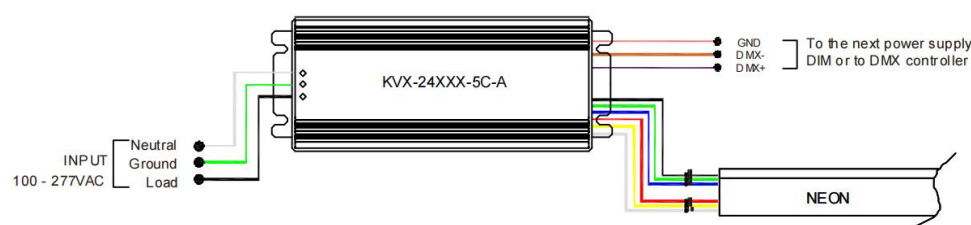

DMX-dimmable