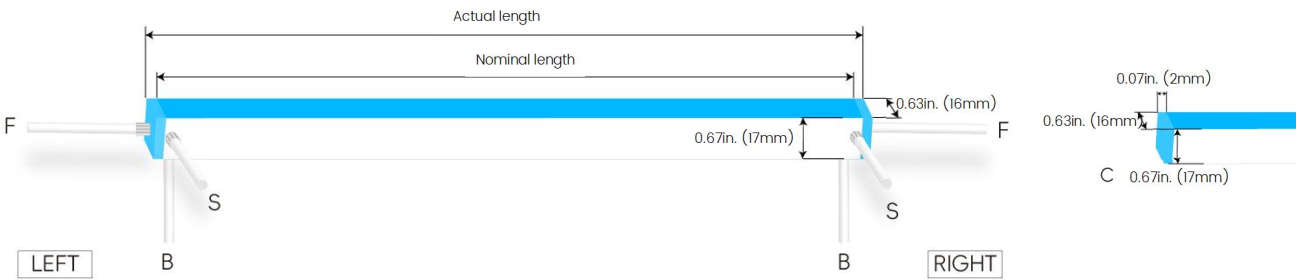

**LINIO NEON 1617 RGBWW**

Outdoor · Vertical Bending · Horizontal Bending

**Feed Entry / End Cap Options**

**IJ:** Injected end cap – IP67, factory-made only

**IJC:** Clear injected end cap – IP67, factory-made only

**SEC:** Silicone end cap – IP67

**Connector Wire Options**

**OW:** Open wire, **Dry only**  
Standard 3.28ft (1m), 20 AWG (wire length customizable)

**MC:** Male connector, **Wet**  
Standard 0.98ft (30cm), 20 AWG

**FC:** Female connector, **Wet**  
Standard 0.98ft (30cm), 20 AWG

**LINIO NEON 1617 RGBWW**

Outdoor · Vertical Bending · Horizontal Bending

Mounting Options

			<p><b>LN1617-SC</b></p> <p>Name Straight surface channel</p> <p>Material Aluminum</p> <p>Standard Length 3.28ft (1M)</p>
			<p><b>LN1617-BC</b></p> <p>Name Bendable surface channel</p> <p>Material Aluminum</p> <p>Standard Length 3.28ft (1M)</p>
			<p><b>LN1617-RC</b></p> <p>Name Straight recessed channel</p> <p>Material Aluminum</p> <p>Standard Length 3.28ft (1M)</p>
			<p><b>LN1617-MC</b></p> <p>Name Mud-in channel</p> <p>Material Aluminum</p> <p>Standard Length 3.28ft (1M)</p>
			<p><b>LN1617-BMC</b></p> <p>Name Bendable mud-in channel</p> <p>Material Aluminum</p> <p>Standard Length 3.28ft (1M)</p>
			<p><b>LN1617-SCS</b></p> <p>Name Straight surface channel with silicone groove</p> <p>Material Aluminum</p> <p>Standard Length 3.28ft (1M)</p>
			<p><b>LN1617-LBC</b></p> <p>Name Light-black channel</p> <p>Material Aluminum</p> <p>Standard Length 3.28ft (1M)</p>
			<p><b>LN1617-PC</b></p> <p>Name PC channel</p> <p>Material Polycarbonate</p> <p>Standard Length 3.28ft (1M)</p>
			<p><b>LN1617-CL</b></p> <p>Name Mounting clip</p> <p>Material Aluminum</p> <p>Standard Length 0.98in. (25mm)</p>