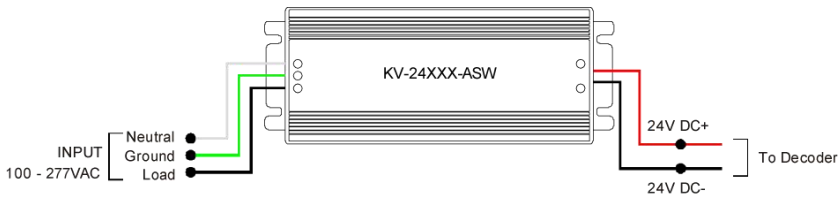

LINIO NEON 1617 RGBWW

Outdoor · Vertical Bending · Horizontal Bending

Drivers

Non-dimmable

Code	Max Load	Input	Output	Class 2	With Junction Box	Environment	Size (L x W x H)
KV-24030-ASW	30W	100-277VAC	24V	Yes	No	Dry/Damp	6.1 x 2.1 x 0.8in. (15.5 x 5.4 x 2cm)
KV-24060-ASW	60W						7 x 2.4 x 0.9in. (17.8 x 6.1 x 2.4cm)
KV-24096-ASW	96W					Dry/Damp/Wet	9.1 x 2.8 x 1.7in. (23 x 7 x 4.3cm)

DMX-dimmable

Code	Max Load	Input	Output	Class 2	Environment	Size (L*W*H)
KVX-24100-5C-A	100W	100-277VAC	24V	Yes	Dry/Damp/Wet	9.05 x 3.07 x 0.98 in. (23.0 x 7.8 x 2.5 cm)

DMX Decoders

Code	Description
LT-905	5 channels output, up to 600W output power

Controllers

Code	Description
DINA-DR micro	DMX 60 channels, DMX Stand Alone controller with 10 scenes, USB connectivity for programming
SLESA-U9	DMX 256 channels, USB connection, standalone mode with 1 area and 20 scenes
STICK-GA2	DMX 512 channels, ready to use (pre-loaded with 8 scenes and 170 RGB fixtures)
STICK-CW4	DMX 1024 channels, up to 36 scenes stored and directly recalled via 6 touch sensitive buttons

Wiring Diagram

Non-dimmable