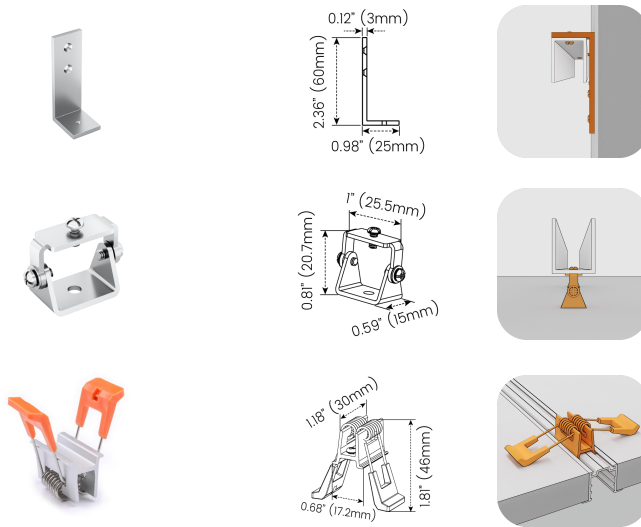

**SEC:** Silicone end cap – IP67

**Connector Wire Options**

**OW:** Open wire, **Dry only**  
Standard 3.28ft (1m), 20 AWG (wire length customizable)

**MC:** Male connector, **Wet**  
Standard 0.98ft (30cm), 20 AWG

**FC:** Female connector, **Wet**  
Standard 0.98ft (30cm), 20 AWG

**LINIO NEON 1617 RGBWW**

Outdoor · Vertical Bending · Horizontal Bending

Mounting Options

			<p><b>LN1617-SC</b></p> <p>Name Straight surface channel</p> <p>Material Aluminum</p> <p>Standard Length 3.28ft (1M)</p>
			<p><b>LN1617-BC</b></p> <p>Name Bendable surface channel</p> <p>Material Aluminum</p> <p>Standard Length 3.28ft (1M)</p>
			<p><b>LN1617-RC</b></p> <p>Name Straight recessed channel</p> <p>Material Aluminum</p> <p>Standard Length 3.28ft (1M)</p>
			<p><b>LN1617-MC</b></p> <p>Name Mud-in channel</p> <p>Material Aluminum</p> <p>Standard Length 3.28ft (1M)</p>
			<p><b>LN1617-BMC</b></p> <p>Name Bendable mud-in channel</p> <p>Material Aluminum</p> <p>Standard Length 3.28ft (1M)</p>
			<p><b>LN1617-SCS</b></p> <p>Name Straight surface channel with silicone groove</p> <p>Material Aluminum</p> <p>Standard Length 3.28ft (1M)</p>
			<p><b>LN1617-LBC</b></p> <p>Name Light-black channel</p> <p>Material Aluminum</p> <p>Standard Length 3.28ft (1M)</p>
			<p><b>LN1617-PC</b></p> <p>Name PC channel</p> <p>Material Polycarbonate</p> <p>Standard Length 3.28ft (1M)</p>
			<p><b>LN1617-CL</b></p> <p>Name Mounting clip</p> <p>Material Aluminum</p> <p>Standard Length 0.98in. (25mm)</p>

**LINIO NEON 1617 RGBWW**

Outdoor · Vertical Bending · Horizontal Bending

<b>LN1617-LS</b>	
Name	L-shaped mounting bracket
Material	Aluminum
Standard Length	0.79in. (20mm)
* LN1617-LS can be installed with aluminum channel LN1617-SC.	