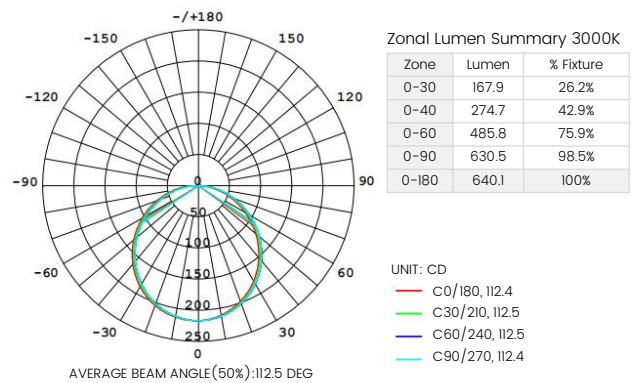

LNI617SV-W7-24-RGBWW2755-527-SEC-F-OW-F-OW
LNI617SV RGBWW, Horizontal bend, RGBWW2755, 5.27W/ft