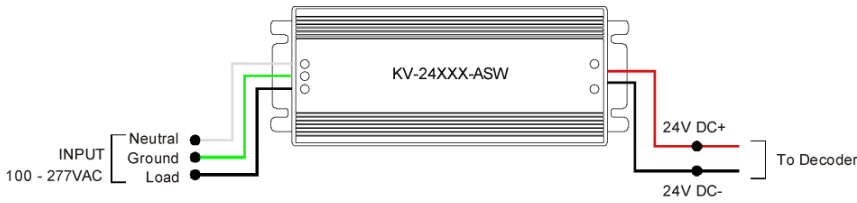

BELA TAPE HD RGBW Indoor ·RGBW

Drivers

Non-dimmable

Code	Max Load	Input	Output	Class 2	With Junction Box	Environment	Size (L x W x H)
KV-24030-ASW	30W	100-277VAC	24V	Yes	No	Dry/Damp	6.1 x 2.1 x 0.8in. (15.5 x 5.4 x 2cm)
KV-24060-ASW	60W						7 x 2.4 x 0.9in. (17.8 x 6.1 x 2.4cm)
KV-24096-ASW	96W					Dry/Damp/Wet	9.1 x 2.8 x 1.7in. (23 x 7 x 4.3cm)

DMX-dimmable

Code	Max Load	Input	Output	Class 2	Environment	Size (L *W *H)
KVX-24100-5C-A	100W	100-277VAC	24V	Yes	Dry/Damp/Wet	9.05 x 3.07 x 0.98 in. (23.0 x 7.8 x 2.5 cm)

DMX Decoders

Code	Description
LT-904	4 channels output, up to 576W output power
LT-916	16 channels output, up to 1152W output power
LT-932	32 channels output, up to 1728W output power

Controllers

Code	Description
DINA-DR micro	DMX 60 channels, DMX Stand Alone controller with 10 scenes, USB connectivity for programming
SLESA-U9	DMX 256 channels, USB connection, standalone mode with 1 area and 20 scenes
STICK-GA2	DMX 512 channels, ready to use (pre-loaded with 8 scenes and 170 RGB fixtures)
STICK-CW4	DMX 1024 channels, up to 36 scenes stored and directly recalled via 6 touch sensitive buttons

Wiring Diagram

Non-dimmable