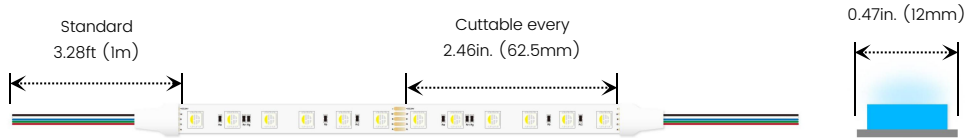

BELA TAPE HD RGBW Indoor RGBW

Features

- Max run length up to 16.4ft (5m) from single power feed
- Field cuttable & joinable
- Low voltage DC24V
- 300 lumen outputs
- IP20 rated, ideal for indoor uses
- 5 years warranty

Applications

Under cabinets, coves, theme parks, bedrooms, studios, etc.

Date _____ Fixture type _____

Project name _____ Project phase _____

Dimensions

Order Code (For LED tape)

Series	Environment	Voltage	Temp./Color	Power
BELAHD	D2-Dry (IP20)	24-DC24V	RGBW30- RGBW (w=3000K)	585-5.85W/ft

Channel Order Code

Product Code ¹	Colors	Lens	Lengths
Please select on the Channel Compatibility page	S = Silver anodized	OP - Opal	3.28ft (1m)
	W = White lacquered	FR - Frosted	6.56ft (2m)
	B = Black anodized	CL - Clear	

Technical Details

Width	0.47in. (12mm)
LED Quantity	29 LEDs/ft (96 LEDs/M)
Beam Angle	120°
Efficacy	49.5lm/W @RGBW30 5.85W
CRI	Ra ≥ 90
LED MacAdam	3 steps
Average Life (L70)	> 30,000 hours
Max. Length Per Reel	164ft (50m)
Storage Temperature	-13-140°F (-25°C- 60°C)
Ambient Temperature	-4-113°F (-20°C- 45°C)