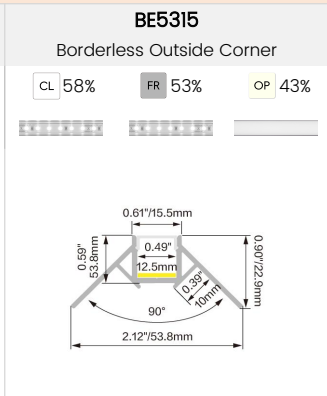

Temp./Color	5.85W/ft
R	44
G	117
B	30
W30	109
RGBW30	290
Max. Run for Class 2*	13.6ft (4.1m)
Max. Run Supported Length	16.4ft (5m)

*Typically installations in USA and Canada comply with Class 2 requirements.

Technical Details

Width	0.47in. (12mm)
LED Quantity	29 LEDs/ft (96 LEDs/M)
Beam Angle	120°
Efficacy	49.5lm/W @RGBW30 5.85W
CRI	Ra ≥ 90
LED MacAdam	3 steps
Average Life (L70)	> 30,000 hours
Max. Length Per Reel	164ft (50m)
Storage Temperature	-13-140°F (-25°C- 60°C)
Ambient Temperature	-4-113°F (-20°C- 45°C)

BELA TAPE HD RGBW Indoor ·RGBW

Corner

Suspended

Specialty

Additional Accessories (Optional, purchase for extra)

MCW-5P-67
Male connector with 0.98ft (30cm) white cable, 5 pin, IP67, Wet, 22 AWG

FCW-5P-67
Female connector with 0.98ft (30cm) white cable, 5 pin, IP67, Wet, 22 AWG

DMX-dimmable

Code	Max Load	Input	Output	Class 2	Environment	Size (L *W *H)
KVX-24100-5C-A	100W	100-277VAC	24V	Yes	Dry/Damp/Wet	9.05 x 3.07 x 0.98 in. (23.0 x 7.8 x 2.5 cm)

DMX Decoders

Code	Description
LT-904	4 channels output, up to 576W output power
LT-916	16 channels output, up to 1152W output power
LT-932	32 channels output, up to 1728W output power