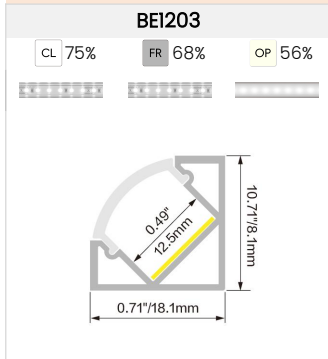

BELA TAPE HD RGBW Indoor ·RGBW

Corner