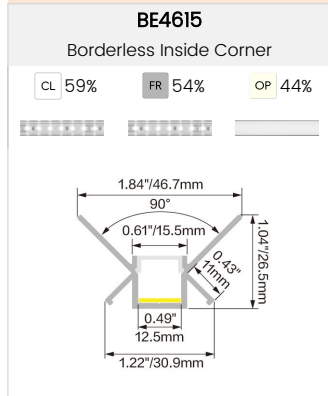

Technical Details

Width	0.47in. (12mm)
LED Quantity	29 LEDs/ft (96 LEDs/M)
Beam Angle	120°
Efficacy	49.5lm/W @RGBW30 5.85W
CRI	Ra ≥ 90
LED MacAdam	3 steps
Average Life (L70)	> 30,000 hours
Max. Length Per Reel	164ft (50m)
Storage Temperature	-13-140°F (-25°C- 60°C)
Ambient Temperature	-4-113°F (-20°C- 45°C)

BELA TAPE HD RGBW Indoor ·RGBW

Corner

Suspended

Specialty

Additional Accessories (Optional, purchase for extra)

MCW-5P-67
Male connector with 0.98ft (30cm) white cable, 5 pin, IP67, Wet, 22 AWG

FCW-5P-67
Female connector with 0.98ft (30cm) white cable, 5 pin, IP67, Wet, 22 AWG

DMX-dimmable

Code	Max Load	Input	Output	Class 2	Environment	Size (L *W *H)
KVX-24100-5C-A	100W	100-277VAC	24V	Yes	Dry/Damp/Wet	9.05 x 3.07 x 0.98 in. (23.0 x 7.8 x 2.5 cm)

DMX Decoders

Code	Description
LT-904	4 channels output, up to 576W output power
LT-916	16 channels output, up to 1152W output power
LT-932	32 channels output, up to 1728W output power