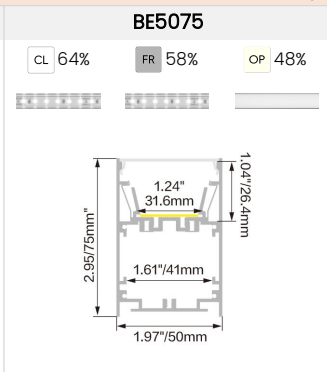

Suspended

Specialty