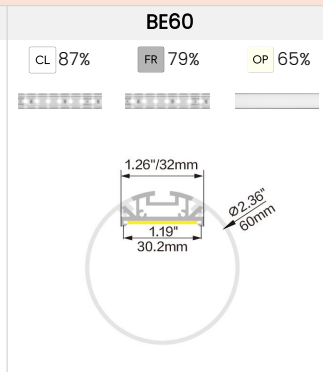

Temp./Color	5.85W/ft
R	44
G	117
B	30
W30	109
RGBW30	290
Max. Run for Class 2*	13.6ft (4.1m)
Max. Run Supported Length	16.4ft (5m)

*Typically installations in USA and Canada comply with Class 2 requirements.

Technical Details

Width	0.47in. (12mm)
LED Quantity	29 LEDs/ft (96 LEDs/M)
Beam Angle	120°
Efficacy	49.5lm/W @RGBW30 5.85W
CRI	Ra ≥ 90
LED MacAdam	3 steps
Average Life (L70)	> 30,000 hours
Max. Length Per Reel	164ft (50m)
Storage Temperature	-13-140°F (-25°C- 60°C)
Ambient Temperature	-4-113°F (-20°C- 45°C)

Recessed

BE1207	BE5035	BE6575	BE1201
<input type="checkbox"/> CL 62% <input type="checkbox"/> FR 57% <input type="checkbox"/> OP 47%	<input type="checkbox"/> CL 51% <input type="checkbox"/> FR 47% <input type="checkbox"/> OP 38%	<input type="checkbox"/> CL 64% <input type="checkbox"/> FR 58% <input type="checkbox"/> OP 48%	<input type="checkbox"/> CL 62% <input type="checkbox"/> FR 57% <input type="checkbox"/> OP 46%

BELA TAPE HD RGBW Indoor ·RGBW

Corner

Suspended

Specialty

Additional Accessories (Optional, purchase for extra)

MCW-5P-67
Male connector with 0.98ft (30cm) white cable, 5 pin, IP67, Wet, 22 AWG

FCW-5P-67
Female connector with 0.98ft (30cm) white cable, 5 pin, IP67, Wet, 22 AWG