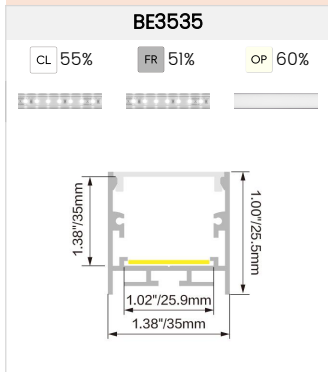

Suspended

Specialty