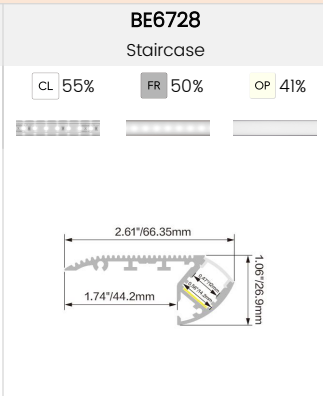

Temp./Color	5.85W/ft
R	44
G	117
B	30
W30	109
RGBW30	290
Max. Run for Class 2*	13.6ft (4.1m)
Max. Run Supported Length	16.4ft (5m)

*Typically installations in USA and Canada comply with Class 2 requirements.

Technical Details

Width	0.47in. (12mm)
LED Quantity	29 LEDs/ft (96 LEDs/M)
Beam Angle	120°
Efficacy	49.5lm/W @RGBW30 5.85W
CRI	Ra ≥ 90
LED MacAdam	3 steps
Average Life (L70)	> 30,000 hours
Max. Length Per Reel	164ft (50m)
Storage Temperature	-13-140°F (-25°C- 60°C)
Ambient Temperature	-4-113°F (-20°C- 45°C)

BELA TAPE HD RGBW Indoor ·RGBW

Corner

Suspended

Specialty

Additional Accessories (Optional, purchase for extra)

MCW-5P-67
Male connector with 0.98ft (30cm) white cable, 5 pin, IP67, Wet, 22 AWG

FCW-5P-67
Female connector with 0.98ft (30cm) white cable, 5 pin, IP67, Wet, 22 AWG

DMX-dimmable

Code	Max Load	Input	Output	Class 2	Environment	Size (L *W *H)
KVX-24100-5C-A	100W	100-277VAC	24V	Yes	Dry/Damp/Wet	9.05 x 3.07 x 0.98 in. (23.0 x 7.8 x 2.5 cm)

DMX Decoders

Code	Description
LT-904	4 channels output, up to 576W output power
LT-916	16 channels output, up to 1152W output power
LT-932	32 channels output, up to 1728W output power