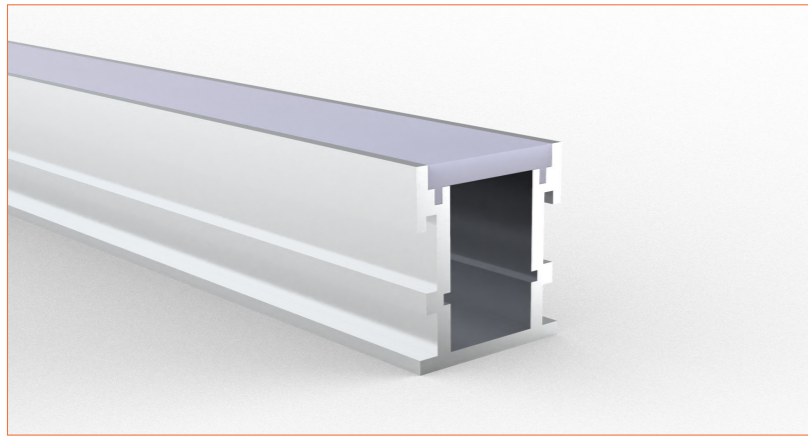

PRO PROFILE RECESSED BE2126

ACCESSORIES

Plastic End Cap

Metal Clip

TECHNICAL DRAWING

TECHNICAL DATA

Product Options	Materials	Order Code		
Aluminium Profile	AL6063-T5	BE-AP2126	Length	2m/6.56ft
Opal PC Cover	PC	BE-PC2126	Dimension (W*H)	21.3*25.9mm/0.83"*1.02"
Plastic End Cap	/	BE-PEC2126	Max Flex Width	12.5mm/0.50"
Metal Clip	/	BE-MC2126	Pitch for Diffusion	180LED/m

*Please note that unless otherwise indicated, tape lights, extrusions and lenses will come separately and not assembled.

Standard is 1m/3.28ft per piece, other lengths can be customized.

Maximum: 2m/6.56ft per piece.

For IP65

*Not suitable for upside-down installation. Adhesive required if installed upside down.

LED TAPES

HIGH EFFICACY

Ref: AERO TAPE HD

Ref: AERO TAPE HD IP54

WHITE

Ref: AERO TAPE