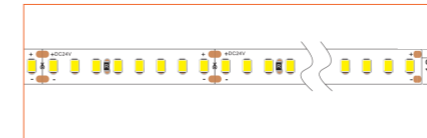

*Please note that unless otherwise indicated, tape lights, extrusions and lenses will come separately and not assembled.

Standard is 1m/3.28ft per piece, other lengths can be customized.

Maximum: 2m/6.56ft per piece.

For IP65

*Not suitable for upside-down installation. Adhesive required if installed upside down.

LED TAPES

HIGH EFFICACY

Ref: AERO TAPE HD

Ref: AERO TAPE HD IP54

WHITE

Ref: AERO TAPE

Ref: AERO TAPE HD

Ref: ALTA TAPE

Ref: ANNO TAPE

Ref: ANNO TAPE S

Ref: AERO TAPE IP54

Ref: AERO TAPE CC IP20

Ref: AERO TAPE CC IP65

Ref: ANNO TAPE IP67