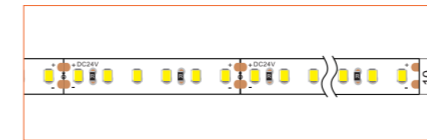

*Please note that unless otherwise indicated, tape lights, extrusions and lenses will come separately and not assembled.

Standard is 1m/3.28ft per piece, other lengths can be customized.

Maximum: 2m/6.56ft per piece.

For IP65

*Not suitable for upside-down installation. Adhesive required if installed upside down.

LED TAPES

HIGH EFFICACY

Ref: AERO TAPE HD

Ref: AERO TAPE HD IP54

WHITE

Ref: AERO TAPE

Ref: AERO TAPE HD

Ref: ALTA TAPE

Ref: ANNO TAPE

Ref: ANNO TAPE S

Ref: AERO TAPE IP54

Ref: AERO TAPE CC IP20

Ref: AERO TAPE CC IP65

Ref: ANNO TAPE IP67

Ref: ANNO TAPE IP54

RGB / RGBW

Ref: BELA TAPE RGBW

Ref: BELA TAPE RGBWW

Ref: ANNO TAPE RGB

Ref: ANNO TAPE RGBWW

TUNABLE WHITE / DIM TO WARM

Ref: ANNO TAPE DTW