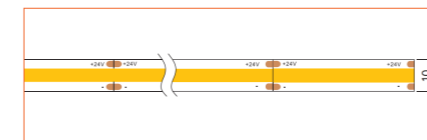

*Please note that unless otherwise indicated, tape lights, extrusions and lenses will come separately and not assembled.

Standard is 1m/3.28ft per piece, other lengths can be customized.

Maximum: 2m/6.56ft per piece.

For IP65

*Not suitable for upside-down installation. Adhesive required if installed upside down.

LED TAPES

HIGH EFFICACY

Ref: AERO TAPE HD

Ref: AERO TAPE HD IP54

WHITE

Ref: AERO TAPE

Ref: AERO TAPE HD

Ref: ALTA TAPE

Ref: ANNO TAPE

Ref: ANNO TAPE S

Ref: AERO TAPE IP54

Ref: AERO TAPE CC IP20

Ref: AERO TAPE CC IP65

Ref: ANNO TAPE IP67