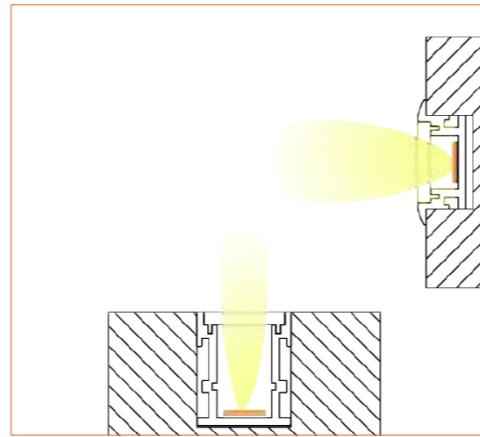

PRO PROFILE RECESSED BE2126

ACCESSORIES

Plastic End Cap

Metal Clip

TECHNICAL DRAWING

TECHNICAL DATA

Product Options	Materials	Order Code		
Aluminium Profile	AL6063-T5	BE-AP2126	Length	2m/6.56ft
Opal PC Cover	PC	BE-PC2126	Dimension (W*H)	21.3*25.9mm/0.83"*1.02"
Plastic End Cap	/	BE-PEC2126	Max Flex Width	12.5mm/0.50"
Metal Clip	/	BE-MC2126	Pitch for Diffusion	180LED/m

*Please note that unless otherwise indicated, tape lights, extrusions and lenses will come separately and not assembled.

Standard is 1m/3.28ft per piece, other lengths can be customized.

Maximum: 2m/6.56ft per piece.

For IP65

*Not suitable for upside-down installation. Adhesive required if installed upside down.

LED TAPES

HIGH EFFICACY

Ref: AERO TAPE HD

Ref: AERO TAPE HD IP54

WHITE

Ref: AERO TAPE