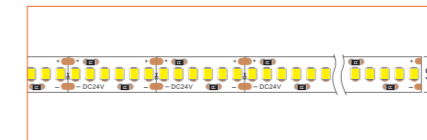

*Please note that unless otherwise indicated, tape lights, extrusions and lenses will come separately and not assembled.

Standard is 1m/3.28ft per piece, other lengths can be customized.

Maximum: 2m/6.56ft per piece.

For IP65

*Not suitable for upside-down installation. Adhesive required if installed upside down.

LED TAPES

HIGH EFFICACY

Ref: AERO TAPE HD

Ref: AERO TAPE HD IP54

WHITE

Ref: AERO TAPE

Ref: AERO TAPE HD

Ref: ALTA TAPE

Ref: ANNO TAPE

Ref: ANNO TAPE S

Ref: AERO TAPE IP54

Ref: AERO TAPE CC IP20

Ref: AERO TAPE CC IP65

Ref: ANNO TAPE IP67