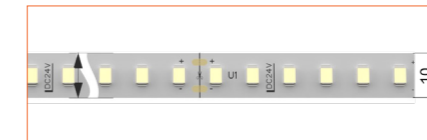

For IP65

*Not suitable for upside-down installation. Adhesive required if installed upside down.

LED TAPES

HIGH EFFICACY

Ref: AERO TAPE HD

Ref: AERO TAPE HD IP54

WHITE

Ref: AERO TAPE

Ref: AERO TAPE HD

Ref: ALTA TAPE

Ref: ANNO TAPE

Ref: ANNO TAPE S

Ref: AERO TAPE IP54

Ref: AERO TAPE CC IP20

Ref: AERO TAPE CC IP65

Ref: ANNO TAPE IP67

Ref: ANNO TAPE IP54

RGB / RGBW

Ref: BELA TAPE RGBW

Ref: BELA TAPE RGBWW

Ref: ANNO TAPE RGB

Ref: ANNO TAPE RGBWW

TUNABLE WHITE / DIM TO WARM

Ref: ANNO TAPE DTW