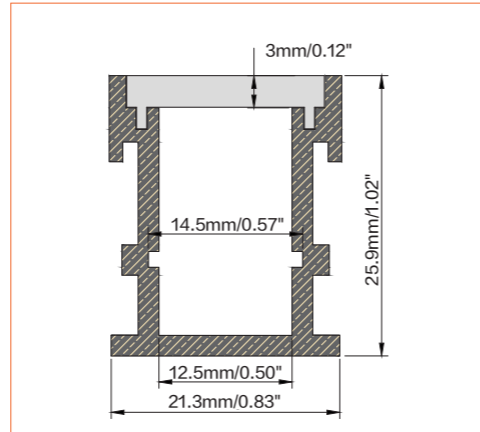

PRO PROFILE RECESSED BE2126

ACCESSORIES

Plastic End Cap

Metal Clip

TECHNICAL DRAWING

TECHNICAL DATA

Product Options	Materials	Order Code		
Aluminium Profile	AL6063-T5	BE-AP2126	Length	2m/6.56ft
Opal PC Cover	PC	BE-PC2126	Dimension (W*H)	21.3*25.9mm/0.83"*1.02"
Plastic End Cap	/	BE-PEC2126	Max Flex Width	12.5mm/0.50"
Metal Clip	/	BE-MC2126	Pitch for Diffusion	180LED/m

*Please note that unless otherwise indicated, tape lights, extrusions and lenses will come separately and not assembled.

Standard is 1m/3.28ft per piece, other lengths can be customized.

Maximum: 2m/6.56ft per piece.