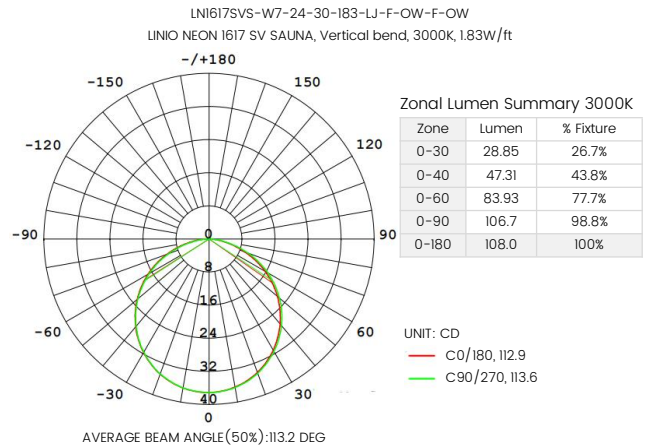

LINIO NEON 1617 SAUNA Static White Outdoor · Vertical Bending · Horizontal Bending

Lumen Output (lm/ft)		
Temp./Color	Vertical Bending	Horizontal Bending
	1.83W/ft	1.83W/ft
2700K	128	103.5
3000K	140	108
3500K	146	114
4000K	152	114
5300K	152	114
Max. Run for Class 2*		32.8ft (10m)

*Typically installations in USA and Canada comply with Class 2 requirements.

Technical Details		
	Vertical Bending	Horizontal Bending
Efficacy	77lm/W @3000K	59 lm/W @3000K
CRI	Ra≥90	Ra≥90
Beam Angle	110°	110°
LED MacAdam	3 steps	3 steps
IK Rating	IK10 (With aluminium profile, walk over only)	IK09 (With aluminium profile)
Average Life (L70)	> 33,000 hours	> 33,000 hours
Storage Temperature		-40-149°F (-40°C- 65°C)
Operating Temperature		-40-230°F (-40°C- 110°C)

Photometry