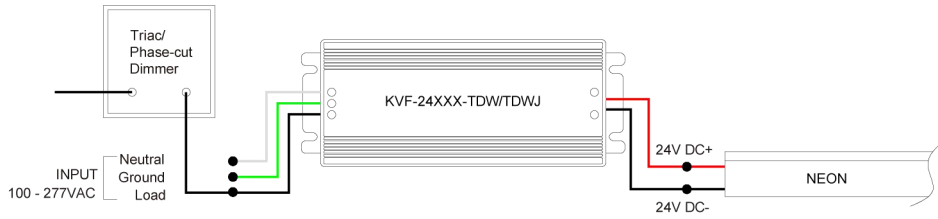

LINIO NEON 1617 SAUNA Static White Outdoor · Vertical Bending · Horizontal Bending

Wiring Diagram

Non-dimmable

Phase cut/Triac-dimmable

4 in 1-dimmable (0-10V/1-10V/Potentiometer/10V PWM)

5 in 1-dimmable (Triac/0-10V/1-10V/Potentiometer/10V PWM)