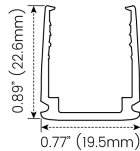

Assembly Builder

| Right Feed Entry | | | Length | |
|------------------|--|--|-------------|-------------------|
| F Front | OW Open wire 3.28ft (1m) | | Max nominal | 32.8ft (10m) |
| B Bottom | MC Male connector with 0.98ft (30cm) cable | | Increment | 2.19in. (55.56mm) |
| S Side | FC Female connector with 0.98ft (30cm) cable | | | |
| C Closed | NA Only for Closed Feed Entry | | | |

SEC: Silicone end cap – IP67

Connector Wire Options

OW: Open wire, **Dry only**
Standard 3.28ft (1m), 18 AWG (wire length customizable)

MC: Male connector, **Wet**
Standard 0.98ft (30cm), 18 AWG

FC: Female connector, **Wet**
Standard 0.98ft (30cm), 18 AWG

LINIO NEON 1617 SAUNA Static White Outdoor · Vertical Bending · Horizontal Bending

Mounting Options

LN1617-PC

| | |
|-----------------|---------------|
| Name | PC channel |
| Material | Polycarbonate |
| Standard Length | 3.28ft (1M) |

LN1617-BPC

| | |
|-----------------|---------------------|
| Name | Bendable PC channel |
| Material | Polycarbonate |
| Standard Length | 3.28ft (1M) |

End Caps (Optional, purchase for extra)

LN1617-SEC-C
Silicone closed end cap