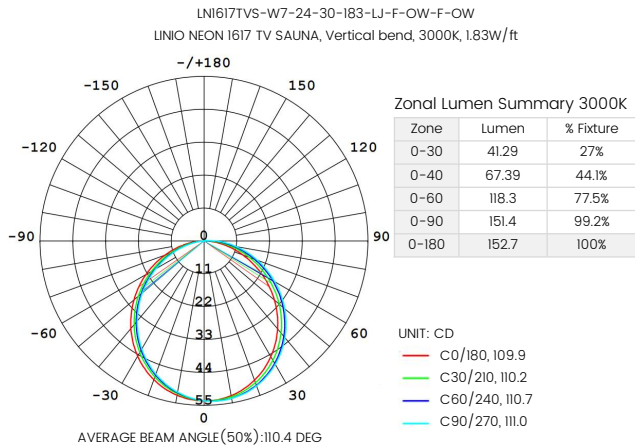

LINIO NEON 1617 SAUNA Static White Outdoor · Vertical Bending · Horizontal Bending

Lumen Output (lm/ft)		
Temp./Color	Vertical Bending	Horizontal Bending
	1.83W/ft	1.83W/ft
2700K	128	103.5
3000K	140	108
3500K	146	114
4000K	152	114
5300K	152	114
Max. Run for Class 2*		32.8ft (10m)

*Typically installations in USA and Canada comply with Class 2 requirements.

Technical Details		
	Vertical Bending	Horizontal Bending
Efficacy	77lm/W @3000K	59 lm/W @3000K
CRI	Ra≥90	Ra≥90
Beam Angle	110°	110°
LED MacAdam	3 steps	3 steps
IK Rating	IK10 (With aluminium profile, walk over only)	IK09 (With aluminium profile)
Average Life (L70)	> 33,000 hours	> 33,000 hours
Storage Temperature		-40-149°F (-40°C- 65°C)
Operating Temperature		-40-230°F (-40°C- 110°C)

Photometry