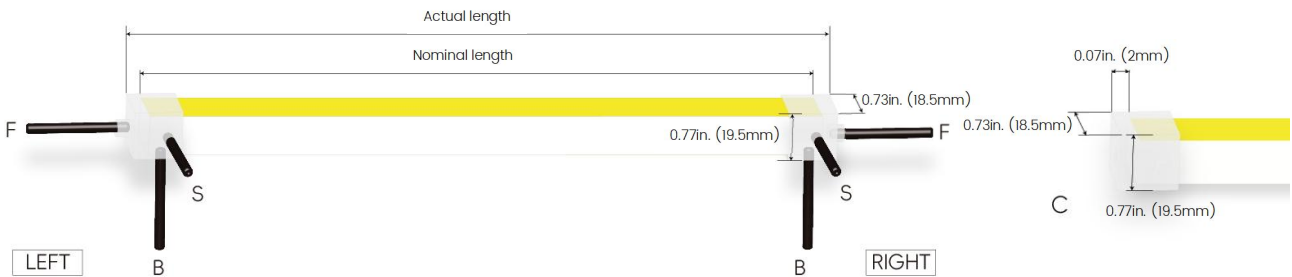

Photometry

LINIO NEON 1617 SAUNA Static White Outdoor · Vertical Bending · Horizontal Bending

Feed Entry / End Cap Options

IJ: Injected end cap – IP67, factory-made only

IJC: Clear injected end cap – IP67, factory-made only

SEC: Silicone end cap – IP67

Connector Wire Options

OW: Open wire, **Dry only**
Standard 3.28ft (1m), 18 AWG (wire length customizable)

MC: Male connector, **Wet**
Standard 0.98ft (30cm), 18 AWG

FC: Female connector, **Wet**
Standard 0.98ft (30cm), 18 AWG