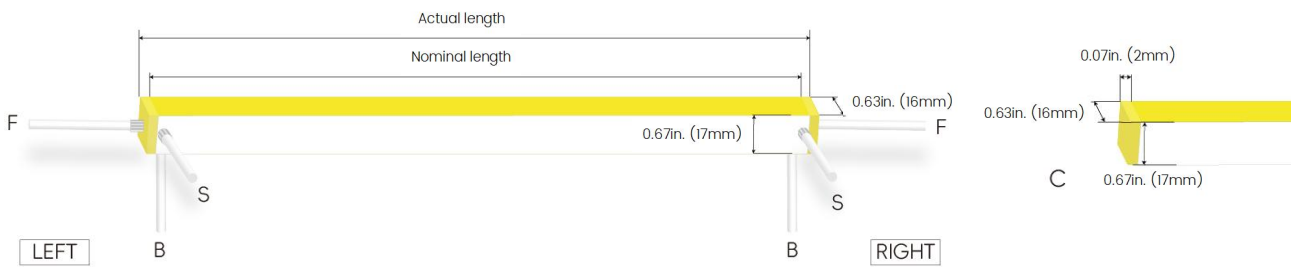

Photometry

LINIO NEON 1617 SAUNA Static White Outdoor · Vertical Bending · Horizontal Bending

Feed Entry / End Cap Options

IJ: Injected end cap – IP67, factory-made only

IJC: Clear injected end cap – IP67, factory-made only

SEC: Silicone end cap – IP67

Connector Wire Options

OW: Open wire, **Dry only**
Standard 3.28ft (1m), 18 AWG (wire length customizable)

MC: Male connector, **Wet**
Standard 0.98ft (30cm), 18 AWG

FC: Female connector, **Wet**
Standard 0.98ft (30cm), 18 AWG