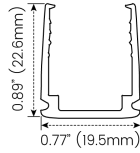

Assembly Builder

| Right Feed Entry | | | Length | |
|------------------|--|--|-------------|-------------------|
| F Front | OW Open wire 3.28ft (1m) | | Max nominal | 32.8ft (10m) |
| B Bottom | MC Male connector with 0.98ft (30cm) cable | | Increment | 2.19in. (55.56mm) |
| S Side | FC Female connector with 0.98ft (30cm) cable | | | |
| C Closed | NA Only for Closed Feed Entry | | | |

SEC: Silicone end cap – IP67

Connector Wire Options

OW: Open wire, **Dry only**
Standard 3.28ft (1m), 18 AWG (wire length customizable)

MC: Male connector, **Wet**
Standard 0.98ft (30cm), 18 AWG

FC: Female connector, **Wet**
Standard 0.98ft (30cm), 18 AWG

LINIO NEON 1617 SAUNA Static White Outdoor · Vertical Bending · Horizontal Bending

Mounting Options

LN1617-PC

| | |
|-----------------|---------------|
| Name | PC channel |
| Material | Polycarbonate |
| Standard Length | 3.28ft (1M) |

LN1617-BPC

| | |
|-----------------|---------------------|
| Name | Bendable PC channel |
| Material | Polycarbonate |
| Standard Length | 3.28ft (1M) |

End Caps (Optional, purchase for extra)

LN1617-SEC-C
Silicone closed end cap