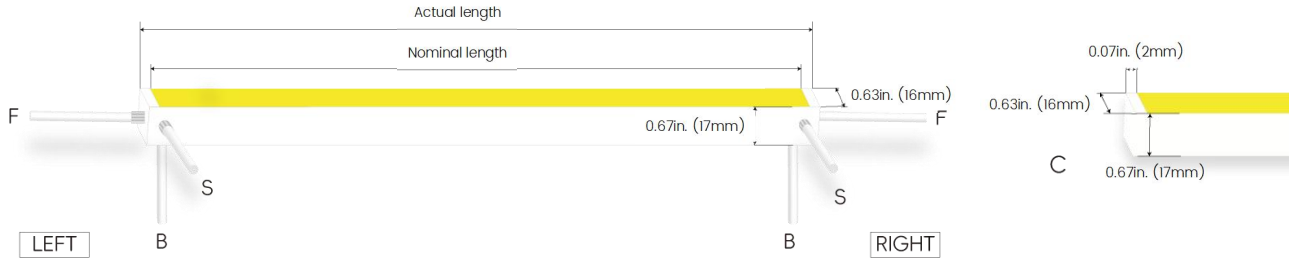

LINIO NEON 1617 SAUNA Static White Outdoor · Vertical Bending · Horizontal Bending

Feed Entry / End Cap Options

IJ: Injected end cap – IP67, factory-made only

IJC: Clear injected end cap – IP67, factory-made only