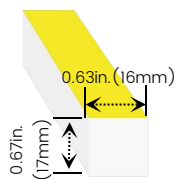

Applications

Saunas, hot springs, bathhouse, resorts, etc.

Dimensions (Vertical Bending · Horizontal Bending)

Bending Directions & Diameters

TV - Top View (Vertical Bending)

*Horizontal bending and 3D bending are prohibited.

Assembly Builder

| Right Feed Entry | | | Length | |
|------------------|--|--|-------------|-------------------|
| F Front | OW Open wire 3.28ft (1m) | | Max nominal | 32.8ft (10m) |
| B Bottom | MC Male connector with 0.98ft (30cm) cable | | Increment | 2.19in. (55.56mm) |
| S Side | FC Female connector with 0.98ft (30cm) cable | | | |
| C Closed | NA Only for Closed Feed Entry | | | |