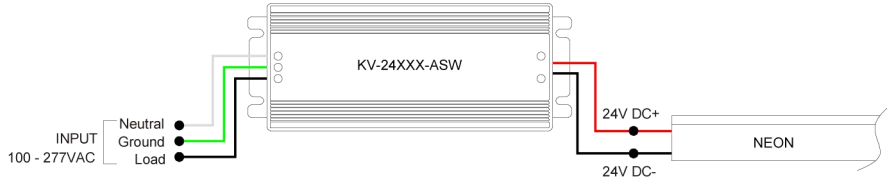

LINIO NEON 1617 SAUNA Static White Outdoor · Vertical Bending · Horizontal Bending

Wiring Diagram

Non-dimmable

Phase cut/Triac-dimmable

4 in 1-dimmable (0-10V/1-10V/Potentiometer/10V PWM)

5 in 1-dimmable (Triac/0-10V/1-10V/Potentiometer/10V PWM)