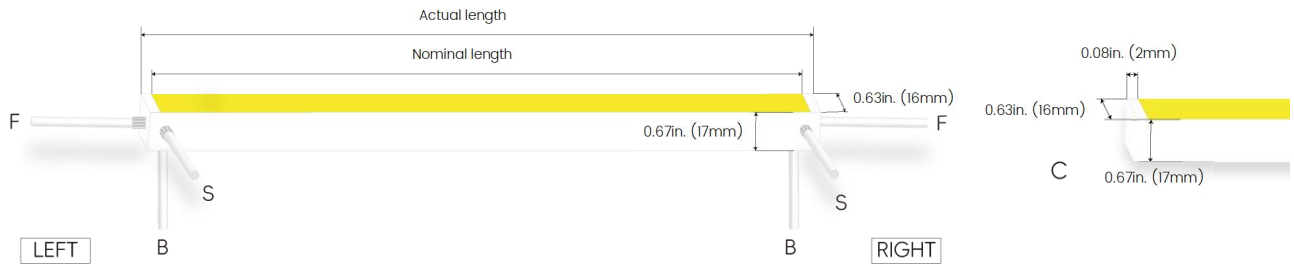

Silicone end cap – IP67