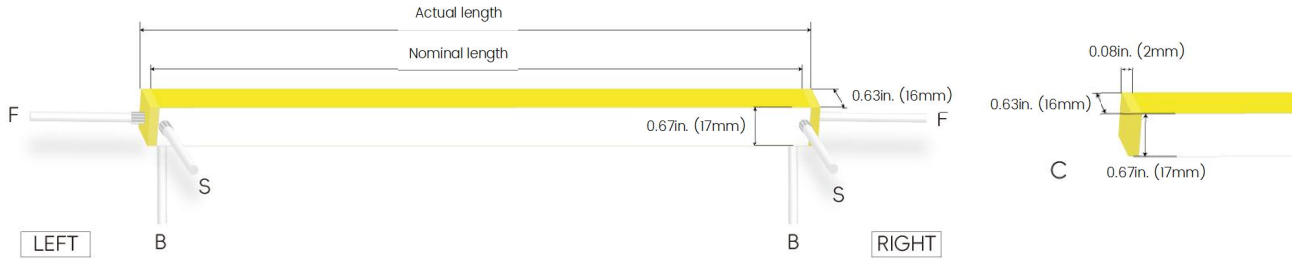

LINIO NEON 1617 SPOT Static White Outdoor · Vertical Bending · Horizontal Bending

Feed Entry / End Cap Options

FT: Flush Translucent – IP68, factory-made only

FO: Flush Opaque – IP68, factory-made only