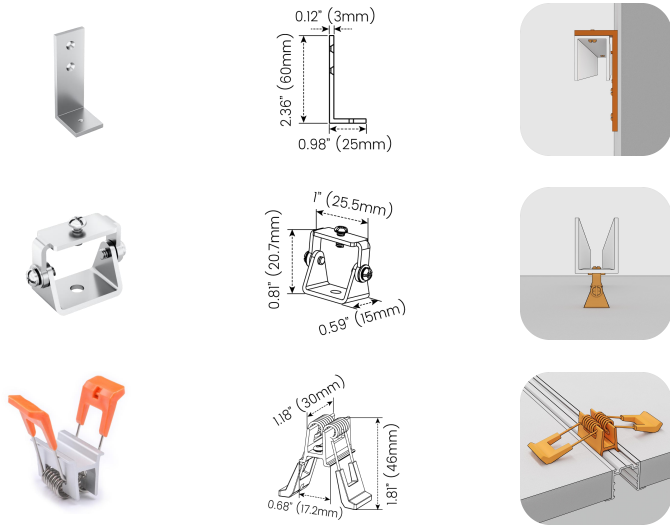

LINIO NEON 1617 SPOT Static White Outdoor · Vertical Bending · Horizontal Bending

LN1617-LS

Name	L-shaped mounting bracket
Material	Aluminum
Standard Length	0.79in. (20mm)

* LN1617-LS can be installed with aluminum channel LN1617-SC.

LN1617-AC

Name	Adjustable mounting clip
Material	Stainless steel
Standard Length	1 in. (25.5mm)

* LN1617-LS can be installed with aluminum channel LN1617-SC.

LN1617-RC-SPC

Name	Spring clip
Standard Pkg	1pcs

* LN1617-RC-SPC must be installed with aluminum channel LN1617-RC.