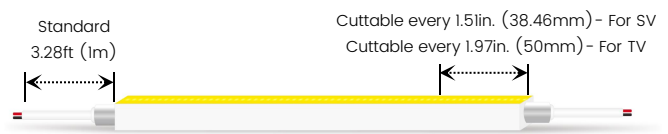

LINIO NEON 1617 SPOT Static White Outdoor · Vertical Bending · Horizontal Bending

Features

- Symmetric optics with 36° beam angle for perfect wall washing lighting
- IP68 rated, ideal for outdoor uses, not for underwater project
- 5 years warranty

Applications

Front desk, hallways, offices, displays, facades, lobbies, etc.

Date	Fixture type
Project name	Project phase

Dimensions (Vertical Bending · Horizontal Bending)