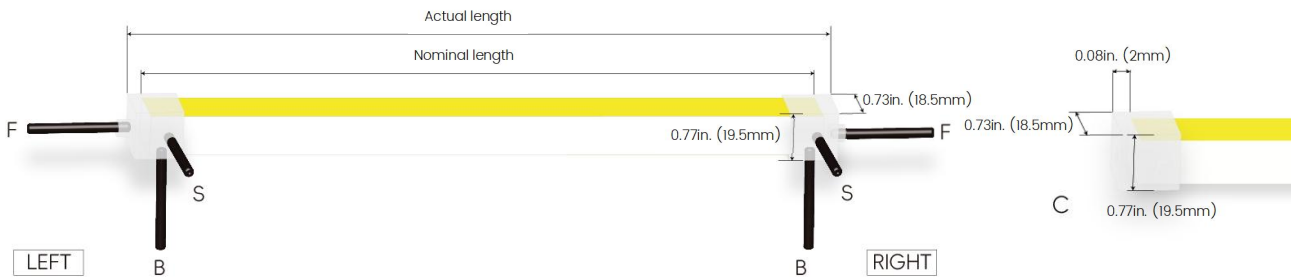

Photometry

LINIO NEON 1617 SPOT Static White Outdoor · Vertical Bending · Horizontal Bending

Feed Entry / End Cap Options

FT: Flush Translucent – IP68, factory-made only

FO: Flush Opaque – IP68, factory-made only

Silicone end cap – IP67

Connector Wire Options

OW: Open wire, **Dry only**
Standard 3.28ft (1m), 18 AWG (wire length customizable)

MC: Male connector, **Wet (IP67)**
Standard 0.98ft (30cm), 18 AWG

FC: Female connector, **Wet (IP67)**
Standard 0.98ft (30cm), 18 AWG