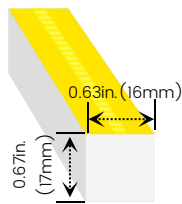

Dimensions (Vertical Bending · Horizontal Bending)