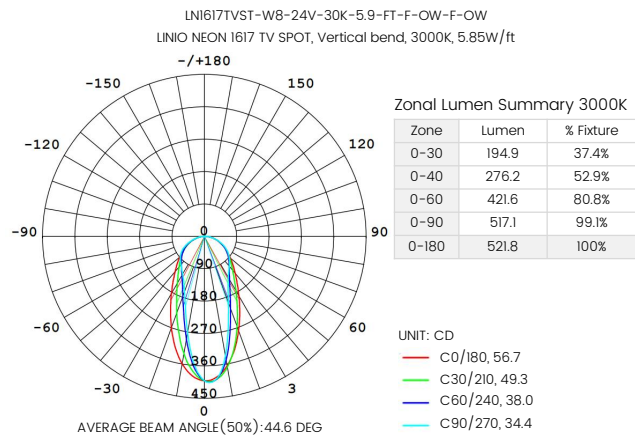

LINIO NEON 1617 SPOT Static White Outdoor · Vertical Bending · Horizontal Bending

Lumen Output (lm/ft)			
Temp./Color	Vertical Bending		Horizontal Bending
	5.85W/ft	6.70W/ft	5.49W/ft
2200K	/	/	376
2700K	600	670	417
3000K	620	691	436
3500K	648	714	449
4000K	682	764	448
5000K	661	737	441
Max. Run for Class 2*	13.6ft (4.1m)	11.9ft (3.6m)	14.5ft (4.4m)
Max. Run Supported Length	32.8ft (10m)	16.4ft (5m)	16.4ft (5m)

*Typically installations in USA and Canada comply with Class 2 requirements.

Technical Details		
	Vertical Bending	Horizontal Bending
Efficacy	112.6 lm/W @3000K 5.85W	79.4 lm/W @3000K 5.49W
CRI	Ra ≥ 90	Ra ≥ 90
Beam Angle	36°x 60°	36°x 80°
LED MacAdam	3 steps	3 steps
IK Rating	IK10 (with aluminium profile, walk over only)	IK09 (With Aluminium Profile)
Average Lifr (L70)	> 37,000 hours	> 40,000 hours
Storage Temperature	-40-149°F (-40°C- 65°C)	-40-149°F (-40°C- 65°C)
Operating Temperature	-40-149°F (-40°C- 65°C)	-40-149°F (-40°C- 65°C)

Photometry