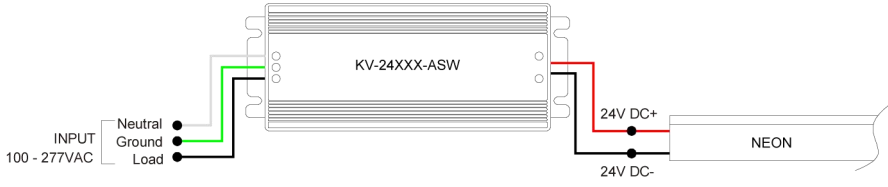

LINIO NEON 1617 SPOT Static White Outdoor · Vertical Bending · Horizontal Bending

Wiring Diagram

Non-dimmable

Phase cut/Triac-dimmable

4 in 1-dimmable (0-10V/1-10V/Potentiometer/10V PWM)

5 in 1-dimmable (Triac/0-10V/1-10V/Potentiometer/10V PWM)