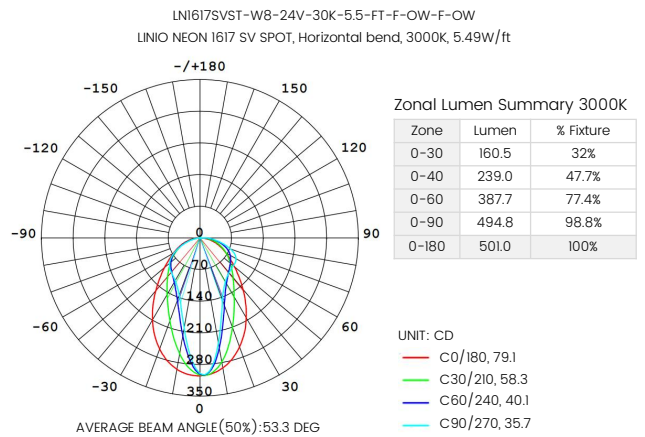

LINIO NEON 1617 SPOT Static White Outdoor · Vertical Bending · Horizontal Bending

Lumen Output (lm/ft)			
Temp./Color	Vertical Bending		Horizontal Bending
	5.85W/ft	6.70W/ft	5.49W/ft
2200K	/	/	376
2700K	600	670	417
3000K	620	691	436
3500K	648	714	449
4000K	682	764	448
5000K	661	737	441
Max. Run for Class 2*	13.6ft (4.1m)	11.9ft (3.6m)	14.5ft (4.4m)
Max. Run Supported Length	32.8ft (10m)	16.4ft (5m)	16.4ft (5m)

*Typically installations in USA and Canada comply with Class 2 requirements.

Technical Details		
	Vertical Bending	Horizontal Bending
Efficacy	112.6 lm/W @3000K 5.85W	79.4 lm/W @3000K 5.49W
CRI	Ra ≥ 90	Ra ≥ 90
Beam Angle	36°x 60°	36°x 80°
LED MacAdam	3 steps	3 steps
IK Rating	IK10 (with aluminium profile, walk over only)	IK09 (With Aluminium Profile)
Average Lifr (L70)	> 37,000 hours	> 40,000 hours
Storage Temperature	-40-149°F (-40°C- 65°C)	-40-149°F (-40°C- 65°C)
Operating Temperature	-40-149°F (-40°C- 65°C)	-40-149°F (-40°C- 65°C)

Photometry