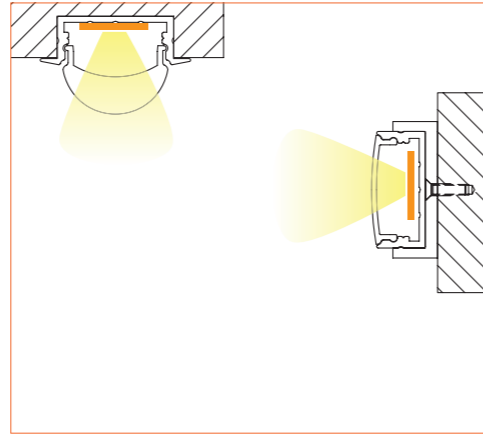

# PRO PROFILE SURFACE BE1302

Length	2m/6.56ft
Dimension (W*H)	17.3*13.4mm/0.67"*0.52"
Max Flex Width	12.5mm/0.49"
Pitch for Diffusion	180LED/m

\*Please note that unless otherwise indicated, tape lights, extrusions and lenses will come separately and not assembled.  
Standard is 1m/3.28ft per piece, other lengths can be customized.  
Maximum: 2m/6.56ft per piece.