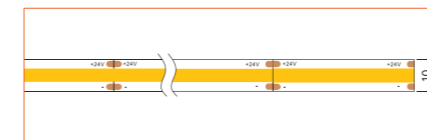

### WHITE

Ref: AERO TAPE

Ref: AERO TAPE HD

Ref: ALTA TAPE

Ref: ANNO TAPE

Ref: ANNO TAPE S

Ref: AERO TAPE IP54

Ref: AERO TAPE CC IP20