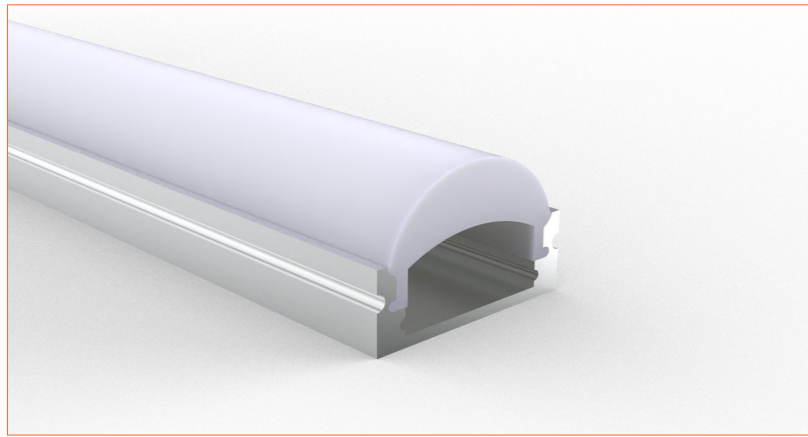

# PRO PROFILE SURFACE BE1302

## ACCESSORIES

Plastic End Cap

Metal Clip

Plastic Clip

Length	2m/6.56ft
Dimension (W*H)	17.3*13.4mm/0.67"*0.52"
Max Flex Width	12.5mm/0.49"
Pitch for Diffusion	180LED/m

\*Please note that unless otherwise indicated, tape lights, extrusions and lenses will come separately and not assembled.  
Standard is 1m/3.28ft per piece, other lengths can be customized.  
Maximum: 2m/6.56ft per piece.