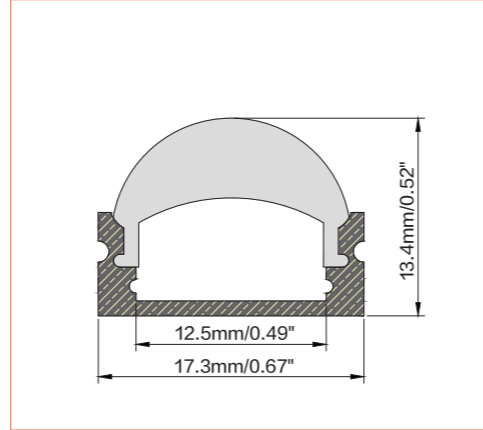

## TECHNICAL DRAWING

Length	2m/6.56ft
Dimension (W*H)	17.3*13.4mm/0.67"*0.52"
Max Flex Width	12.5mm/0.49"
Pitch for Diffusion	180LED/m

\*Please note that unless otherwise indicated, tape lights, extrusions and lenses will come separately and not assembled.  
Standard is 1m/3.28ft per piece, other lengths can be customized.  
Maximum: 2m/6.56ft per piece.