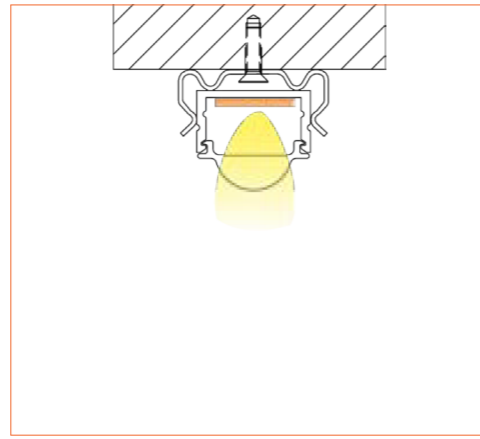

PRO PROFILE SURFACE BEI305

ACCESSORIES

Plastic End Cap

Metal Clip

TECHNICAL DRAWING

TECHNICAL DATA

Product Options	Materials	Order Code
Aluminium Profile	AL6063-T5	BE-AP1305
Opal PMMA Cover	PMMA	BE-PC1305
Plastic End Cap	/	BE-PEC1305
Metal Clip	/	BE-MC1305

Length	2m/6.56ft
Dimension (W*H)	19.3*16.8mm/0.75"*0.66"
Max Flex Width	16.1mm/0.63"
Pitch for Diffusion	240LED/m

*Please note that unless otherwise indicated, tape lights, extrusions and lenses will come separately and not assembled.
Standard is 1m/3.28ft per piece, other lengths can be customized.
Maximum: 2m/6.56ft per piece.