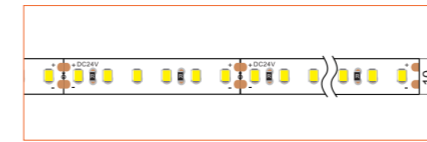

Length	2m/6.56ft
Dimension (W*H)	19.3*16.8mm/0.75"*0.66"
Max Flex Width	16.1mm/0.63"
Pitch for Diffusion	240LED/m

*Please note that unless otherwise indicated, tape lights, extrusions and lenses will come separately and not assembled.
Standard is 1m/3.28ft per piece, other lengths can be customized.
Maximum: 2m/6.56ft per piece.

LED TAPES

HIGH EFFICACY

Ref: AERO TAPE HD

Ref: AERO TAPE HD IP54

WHITE

Ref: AERO TAPE

Ref: AERO TAPE HD

Ref: ALTA TAPE

Ref: ANNO TAPE

Ref: ANNO TAPE S

Ref: AERO TAPE IP54

Ref: AERO TAPE CC IP20

Ref: AERO TAPE CC IP65

Ref: ANNO TAPE IP67

Ref: ANNO TAPE IP54

Ref: AERO TAPE IP68

Ref: ALTA TAPE IP68

RGB / RGBW

Ref: BELA TAPE RGBW

Ref: BELA TAPE RGBWW

Ref: ANNO TAPE RGB

Ref: ANNO TAPE RGBWW

TUNABLE WHITE / DIM TO WARM

Ref: ANNO TAPE DTW