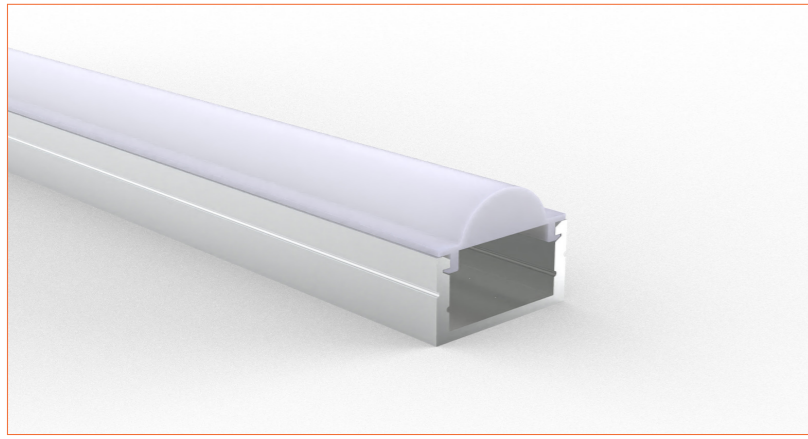

PRO PROFILE SURFACE BEI305

ACCESSORIES

Plastic End Cap

Metal Clip

TECHNICAL DRAWING

TECHNICAL DATA

Product Options	Materials	Order Code
Aluminium Profile	AL6063-T5	BE-AP1305
Opal PMMA Cover	PMMA	BE-PC1305
Plastic End Cap	/	BE-PEC1305
Metal Clip	/	BE-MC1305

Length	2m/6.56ft
Dimension (W*H)	19.3*16.8mm/0.75"*0.66"
Max Flex Width	16.1mm/0.63"
Pitch for Diffusion	240LED/m

*Please note that unless otherwise indicated, tape lights, extrusions and lenses will come separately and not assembled.
Standard is 1m/3.28ft per piece, other lengths can be customized.
Maximum: 2m/6.56ft per piece.

LED TAPES

HIGH EFFICACY

Ref: AERO TAPE HD

Ref: AERO TAPE HD IP54

WHITE

Ref: AERO TAPE

Ref: AERO TAPE HD

Ref: ALTA TAPE