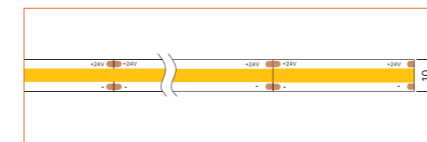

Length	2m/6.56ft
Dimension (W*H)	19.3*16.8mm/0.75"*0.66"
Max Flex Width	16.1mm/0.63"
Pitch for Diffusion	240LED/m

*Please note that unless otherwise indicated, tape lights, extrusions and lenses will come separately and not assembled.
Standard is 1m/3.28ft per piece, other lengths can be customized.
Maximum: 2m/6.56ft per piece.

Ref: ANNO TAPE

Ref: ANNO TAPE S

Ref: AERO TAPE IP54

Ref: AERO TAPE CC IP20

Ref: AERO TAPE CC IP65

Ref: ANNO TAPE IP67

Ref: ANNO TAPE IP54

Ref: AERO TAPE IP68