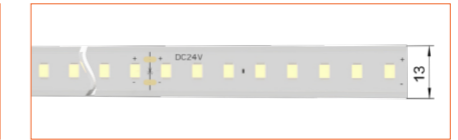

Length	2m/6.56ft
Dimension (W*H)	19.3*16.8mm/0.75"*0.66"
Max Flex Width	16.1mm/0.63"
Pitch for Diffusion	240LED/m

*Please note that unless otherwise indicated, tape lights, extrusions and lenses will come separately and not assembled.
Standard is 1m/3.28ft per piece, other lengths can be customized.
Maximum: 2m/6.56ft per piece.

Ref: ANNO TAPE

Ref: ANNO TAPE S

Ref: AERO TAPE IP54

Ref: AERO TAPE CC IP20

Ref: AERO TAPE CC IP65

Ref: ANNO TAPE IP67

Ref: ANNO TAPE IP54

Ref: AERO TAPE IP68

Ref: ALTA TAPE IP68

RGB / RGBW

Ref: BELA TAPE RGBW

Ref: BELA TAPE RGBWW

Ref: ANNO TAPE RGB

Ref: ANNO TAPE RGBWW

TUNABLE WHITE / DIM TO WARM

Ref: ANNO TAPE DTW