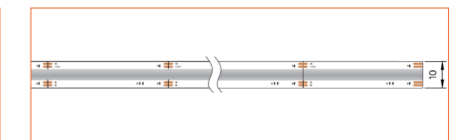

Ref: ANNO TAPE

Ref: ANNO TAPE S

Ref: AERO TAPE IP54

Ref: AERO TAPE CC IP20

Ref: AERO TAPE CC IP65

Ref: ANNO TAPE IP67

Ref: ANNO TAPE IP54

Ref: AERO TAPE IP68

Ref: ALTA TAPE IP68

RGB / RGBW

Ref: BELA TAPE RGBW

Ref: BELA TAPE RGBWW

Ref: ANNO TAPE RGB

Ref: ANNO TAPE RGBWW

TUNABLE WHITE / DIM TO WARM

Ref: ANNO TAPE DTW