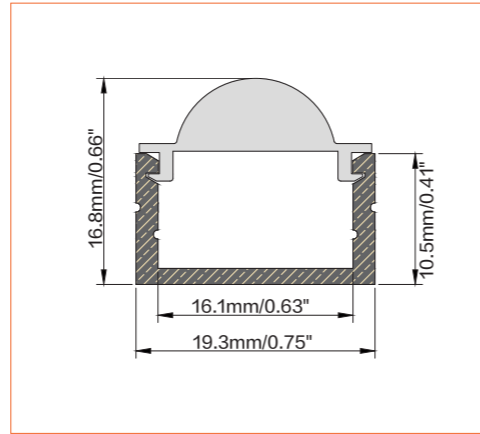

PRO PROFILE SURFACE BEI305

ACCESSORIES

Plastic End Cap

Metal Clip

TECHNICAL DRAWING

TECHNICAL DATA

Product Options	Materials	Order Code
Aluminium Profile	AL6063-T5	BE-AP1305
Opal PMMA Cover	PMMA	BE-PC1305
Plastic End Cap	/	BE-PEC1305
Metal Clip	/	BE-MC1305

Length	2m/6.56ft
Dimension (W*H)	19.3*16.8mm/0.75"*0.66"
Max Flex Width	16.1mm/0.63"
Pitch for Diffusion	240LED/m

*Please note that unless otherwise indicated, tape lights, extrusions and lenses will come separately and not assembled.
Standard is 1m/3.28ft per piece, other lengths can be customized.
Maximum: 2m/6.56ft per piece.