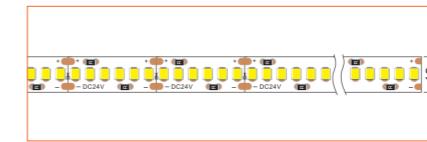

Length	2m/6.56ft
Dimension (W*H)	19.3*16.8mm/0.75"*0.66"
Max Flex Width	16.1mm/0.63"
Pitch for Diffusion	240LED/m

*Please note that unless otherwise indicated, tape lights, extrusions and lenses will come separately and not assembled.
Standard is 1m/3.28ft per piece, other lengths can be customized.
Maximum: 2m/6.56ft per piece.

LED TAPES

HIGH EFFICACY

Ref: AERO TAPE HD

Ref: AERO TAPE HD IP54

WHITE

Ref: AERO TAPE

Ref: AERO TAPE HD

Ref: ALTA TAPE

Ref: ANNO TAPE

Ref: ANNO TAPE S

Ref: AERO TAPE IP54

Ref: AERO TAPE CC IP20

Ref: AERO TAPE CC IP65

Ref: ANNO TAPE IP67

Ref: ANNO TAPE IP54

Ref: AERO TAPE IP68