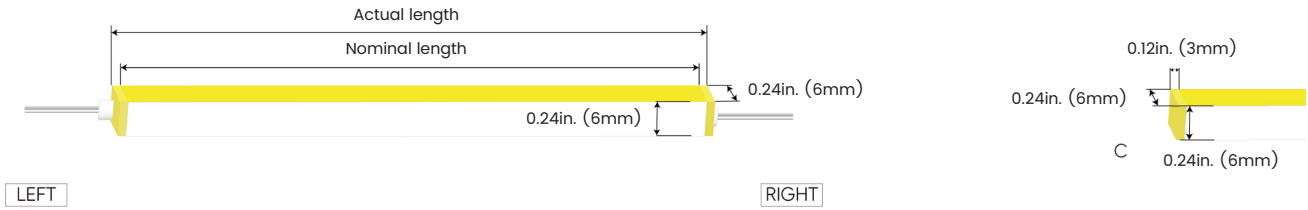

Feed Entry / End Cap Options

FT: Flush Translucent – IP54, factory-made only

FO: Flush Opaque – IP54, factory-made only

Silicone end cap – IP65, for field cuttable only

Connector Wire Options

OW: Open wire, **Dry only**
Standard 0.98ft (30cm), 24 AWG,
wire length customizable