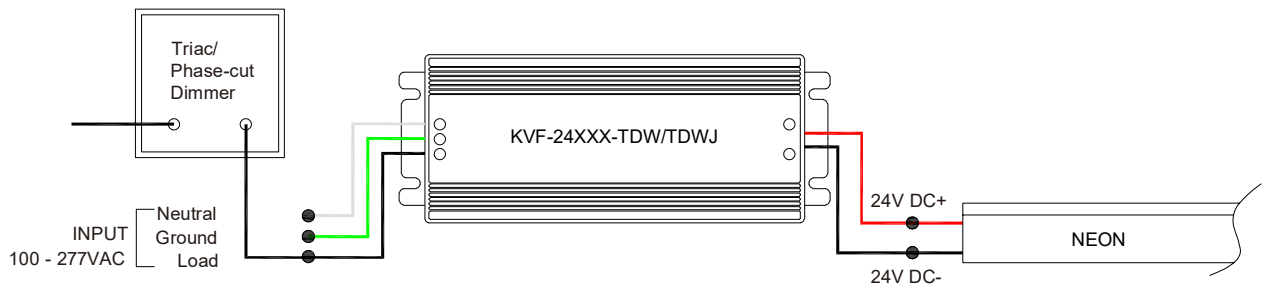

Wiring Diagram

Non-dimmable

Phase cut/Triac-dimmable

4 in 1-dimmable (0-10V/1-10V/Potentiometer/10V PWM)

5 in 1-dimmable (Triac/0-10V/1-10V/Potentiometer/10V PWM)

LINIO NEON 0606X Static White

Outdoor · Vertical Bending · Horizontal Bending