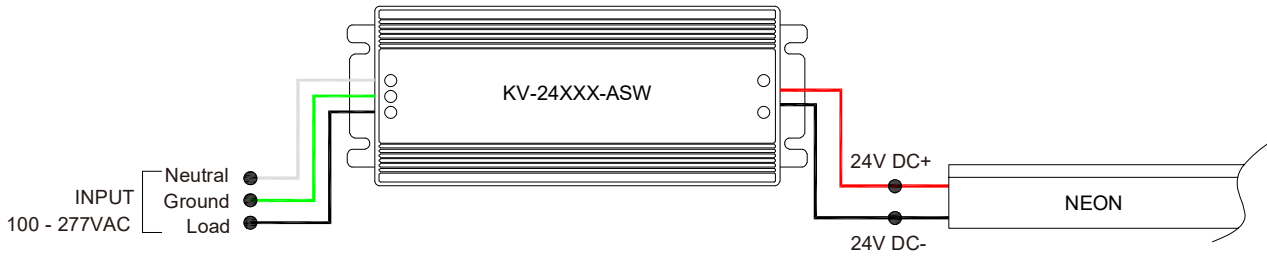

Wiring Diagram

Non-dimmable

Phase cut/Triac-dimmable

4 in 1-dimmable (0-10V/1-10V/Potentiometer/10V PWM)

5 in 1-dimmable (Triac/0-10V/1-10V/Potentiometer/10V PWM)

LINIO NEON 0606X Static White

Outdoor · Vertical Bending · Horizontal Bending