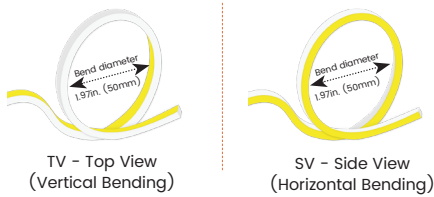

Features

- 0.24in. square profile with high-efficiency light output
- IP65 rated, ideal for damp location and sheltered exterior
- 5 years warranty

Applications

Under cabinets, niches, shelves, closets, millwork, furnitures, etc.

Bending Directions & Diameters

Date _____ Fixture type _____

Project name _____ Project phase _____

Dimensions

Order Code

Assembly Builder

Model	Environment	Voltage	CCT	Power	End Cap	Left Feed Entry		
LN0606XTV	W5-Wet (IP65)	24V-DC24V	22K-2200K	1.8-1.83W/ft	FT Flush Translucent	F Front (FT / SEC)	OW Open wire 0.98ft(30cm)	
LN0606XSV			27K-2700K		FO Flush Opaque	B Bottom (SEC only)	MC Male connector with 0.66ft(20cm) cable	
			30K-3000K		SEC Silicone	S Side (SEC only)	FC Female connector with 0.66ft(20cm)cable	
			35K-3500K			C Closed	NA Only for Closed Feed Entry	
			40K-4000K					
			57K-5700K					

Assembly Builder

Mounting Order Code

Right Feed Entry		Length
F Front (FT / SEC)	OW Open wire 0.98ft(30cm)	Max. nominal 16.4ft(5m)
B Bottom (SEC only)	MC Male connector with 0.66ft(20cm) cable	Increment 0.98in.(25mm)
S Side (SEC only)	FC Female connector with 0.66ft(20cm)cable	
C Closed	NA Only for Closed Feed Entry	