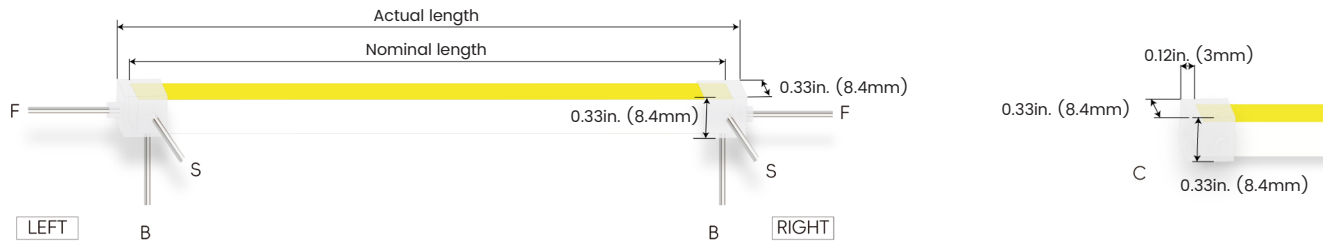

Feed Entry / End Cap Options

FT: Flush Translucent – IP54, factory-made only

FO: Flush Opaque – IP54, factory-made only

Silicone end cap – IP65, for field cuttable only

Connector Wire Options

OW: Open wire, **Dry only**
Standard 0.98ft (30cm), 24 AWG,
wire length customizable

MC: Male connector, **Dry**
Standard 0.66ft (20cm), 24 AWG

FC: Female connector, **Dry**
Standard 0.66ft (20cm), 24 AWG

Mounting Options

NF0606-SC

Name	Straight surface channel
Material	Aluminum
Standard Length	3.28ft (1M)