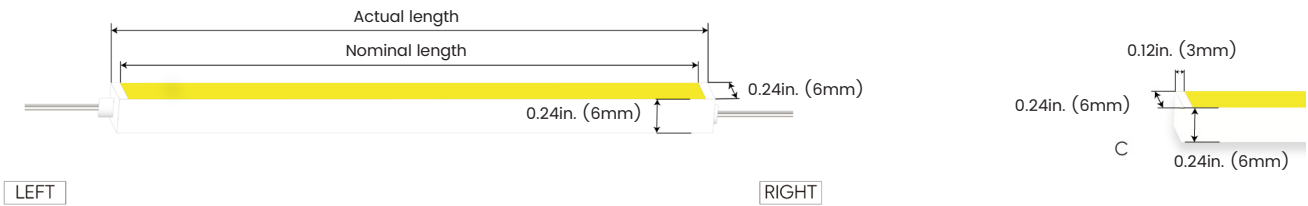

Feed Entry / End Cap Options

FT: Flush Translucent – IP54, factory-made only

FO: Flush Opaque – IP54, factory-made only

Silicone end cap – IP65, for field cuttable only

Connector Wire Options

OW: Open wire, **Dry only**
Standard 0.98ft (30cm), 24 AWG,
wire length customizable