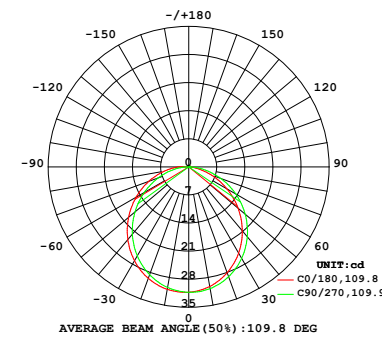

Zonal Lumen Summary

Zone	Lumen	% Fixture
0-30	24.06	27.10%
0-40	39.2	44.1%
0-60	68.6	77.3%
0-90	88.0	99.0%
0-180	88.8	100.0%