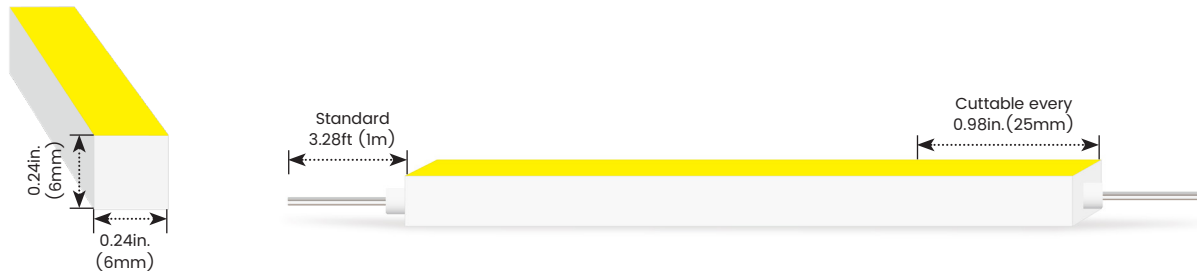

Features

- 0.24in. square profile with high-efficiency light output
- IP65 rated, ideal for damp location and sheltered exterior
- 5 years warranty

Applications

Under cabinets, niches, shelves, closets, millwork, furnitures, etc.

Bending Directions & Diameters

Date _____ Fixture type _____

Project name _____ Project phase _____

Dimensions

Order Code

Assembly Builder

Model	Environment	Voltage	CCT	Power	End Cap	Left Feed Entry		
LN0606XTV	W5-Wet (IP65)	24V-DC24V	22K-2200K	1.8-1.83W/ft	FT Flush Translucent	F Front (FT / SEC)	OW Open wire 0.98ft(30cm)	
LN0606XSV			27K-2700K		FO Flush Opaque	B Bottom (SEC only)	MC Male connector with 0.66ft(20cm) cable	
			30K-3000K		SEC Silicone	S Side (SEC only)	FC Female connector with 0.66ft(20cm)cable	
			35K-3500K			C Closed	NA Only for Closed Feed Entry	
			40K-4000K					
			57K-5700K					

Assembly Builder

Mounting Order Code

Right Feed Entry		Length
F Front (FT / SEC)	OW Open wire 0.98ft(30cm)	Max. nominal 16.4ft(5m)
B Bottom (SEC only)	MC Male connector with 0.66ft(20cm) cable	Increment 0.98in.(25mm)
S Side (SEC only)	FC Female connector with 0.66ft(20cm)cable	
C Closed	NA Only for Closed Feed Entry	