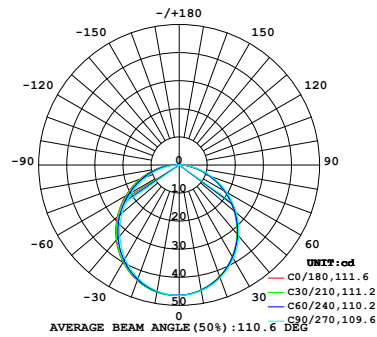

LINIO NEON 0606X Static White

Outdoor · Vertical Bending · Horizontal Bending

Lumen Output (lm/ft)

CCT	Vertical Bending	Horizontal Bending
	1.83W/ft	1.83W/ft
■ 2200K	117	78
■ 2700K	127	84
■ 3000K	133	89
■ 3500K	141	94
■ 4000K	145	94
■ 5700K	137	92
Max. Run for Class 2*	16.4ft (5m)	16.4ft (5m)
Max. Run Supported Length	16.4ft (5m)	16.4ft (5m)

Technical Details

Parameter	Vertical Bending	Horizontal Bending
Efficacy	72.7lm/W @3000K 1.83W	48.6lm/W @3000K 1.83W
CRI	Ra>90	Ra>90
Beam Angle	120°	120°
LED MacAdam	3 steps	3 steps
IK Rating	IK08 (with aluminium profile)	IK10 (with aluminium profile)
Average Life (L80B10)	>47,000 hours	>47,000 hours
Storage Temperature	-40°F~-131°F (-40°C~ 55°C)	-40°F~-131°F (-40°C~ 55°C)
Operating Temperature	-40°F~-131°F (-40°C~ 55°C)	-40°F~-131°F (-40°C~ 55°C)

Photometry

LN0606XTV-W5-24V-30K-1.8-FT-F-OW-F-OW
LINIO NEON 0606X TV, Vertical bend, 3000K, 1.83W/ft

Zonal Lumen Summary

Zone	Lumen	% Fixture
0-30	35.78	26.90%
0-40	58.4	43.8%
0-60	102.5	77.0%
0-90	132.2	99.3%
0-180	133.2	100.0%

LN0606XSV-W5-24V-30K-1.8-FT-F-OW-F-OW
LINIO NEON 0606X SV, Horizontal bend, 3000K, 1.83W/ft