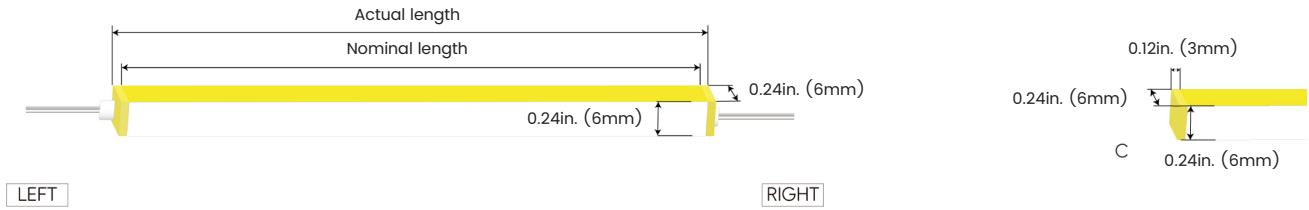

Feed Entry / End Cap Options

FT: Flush Translucent – IP54, factory-made only