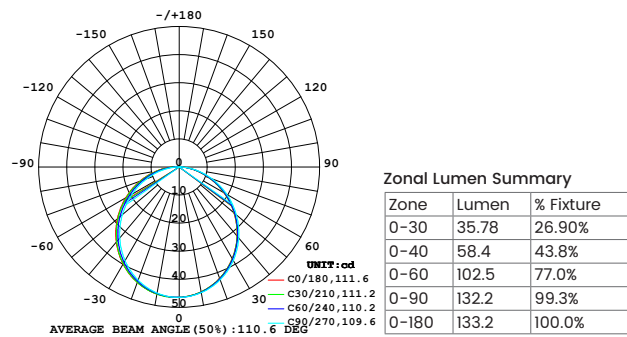

LINIO NEON 0606X Static White

Outdoor · Vertical Bending · Horizontal Bending

Lumen Output (lm/ft)

CCT	Vertical Bending	Horizontal Bending
	1.83W/ft	
■ 2200K	117	78
■ 2700K	127	84
■ 3000K	133	89
■ 3500K	141	94
■ 4000K	145	94
■ 5700K	137	92
Max. Run for Class 2*	16.4ft (5m)	16.4ft (5m)
Max. Run Supported Length	16.4ft (5m)	16.4ft (5m)

*Typically installations in USA and Canada comply with Class 2 requirements

Technical Details

Parameter	Vertical Bending	Horizontal Bending
Efficacy	73lm/W @3000K 1.83W	49lm/W @3000K 1.83W
CRI	Ra>90	Ra>90
Beam Angle	120°	120°
LED MacAdam	3 steps	3 steps
IK Rating	IK08 (with aluminium profile)	IK10 (with aluminium profile)
Average Life (L80B10)	>47,000 hours	>47,000 hours
Storage Temperature	-40°F~-131°F (-40°C~ 55°C)	-40°F~-131°F (-40°C~ 55°C)
Operating Temperature	-40°F~-131°F (-40°C~ 55°C)	-40°F~-131°F (-40°C~ 55°C)

Photometry

LN0606XTV-W5-24V-30K-1.8-FT-F-OW-F-OW
LINIO NEON 0606X TV, Vertical bend, 3000K, 1.83W/ft