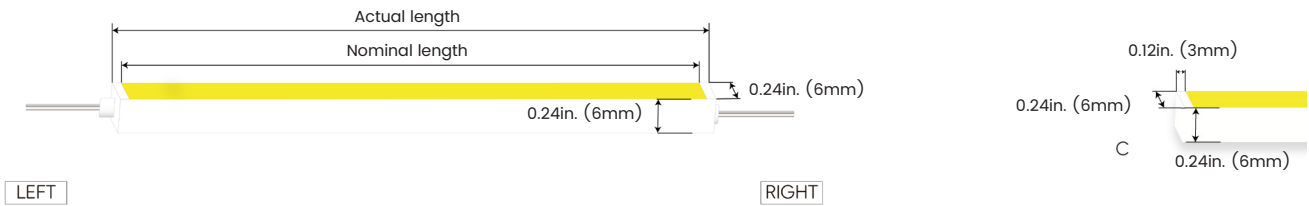

FO: Flush Opaque – IP54, factory-made only