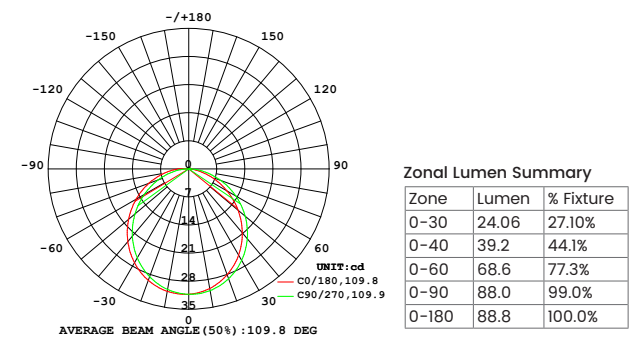

LN0606XSV-W5-24V-30K-1.8-FT-F-OW-F-OW
LINIO NEON 0606X SV, Horizontal bend, 3000K, 1.83W/ft