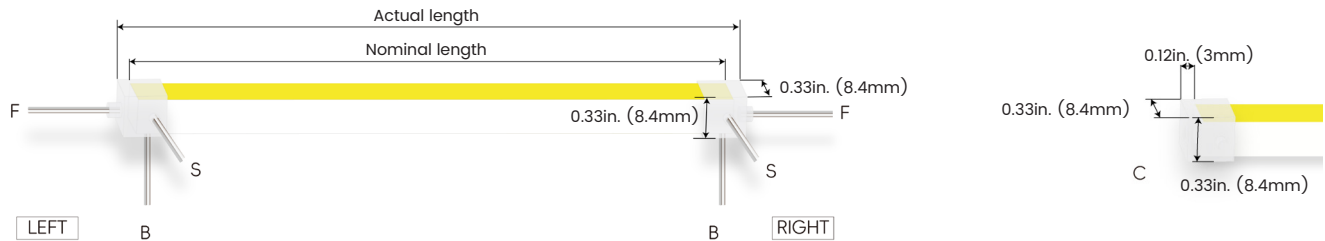

Silicone end cap – IP65, for field cuttable only

Connector Wire Options

OW: Open wire, **Dry only**
Standard 11.81in. (300mm), 24 AWG,
wire length customizable