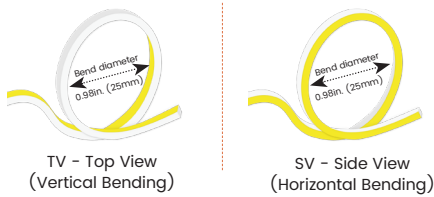

Features

- 0.24in. square profile with high-efficiency light output
- IP65 rated, ideal for damp location and sheltered exterior
- 5 years warranty

Applications

Under cabinets, niches, shelves, closets, millwork, furnitures, etc.

Bending Directions & Diameters

Date _____ Fixture type _____

Project name _____ Project phase _____

Dimensions

Order Code

Assembly Builder

Model	Environment	Voltage	CCT	Power	End Cap	Left Feed Entry	
LN0606XTV	W5-Wet (IP65)	24V-DC24V	22K-2200K	1.8-1.83W/ft	FT Flush Translucent	F Front (FT / SEC)	OW Open wire 3.28ft (1m)
LN0606XSV			27K-2700K		FO Flush Opaque	B Bottom (SEC only)	MC Male connector with 7.87in. (200mm) cable
			30K-3000K		SEC Silicone	S Side (SEC only)	FC Female connector with 7.87in. (200mm) cable
			35K-3500K			C Closed	NA Only for Closed Feed Entry
			40K-4000K				
			57K-5700K				

Assembly Builder

Mounting Order Code

Right Feed Entry		Length
F Front (FT / SEC)	OW Open wire 3.28ft (1m)	Max. nominal 16.4ft (5m)
B Bottom (SEC only)	MC Male connector with 7.87in. (200mm) cable	Increment 0.98in. (25mm)
S Side (SEC only)	FC Female connector with 7.87in. (200mm) cable	
C Closed	NA Only for Closed Feed Entry	

MC: Male connector, **Dry**
Standard 7.87in. (200mm), 24 AWG

FC: Female connector, **Dry**
Standard 7.87in. (200mm), 24 AWG

Mounting Options

NF0606-SC

Name	Straight surface channel
Material	Aluminum
Standard Length	3.28ft (1m)