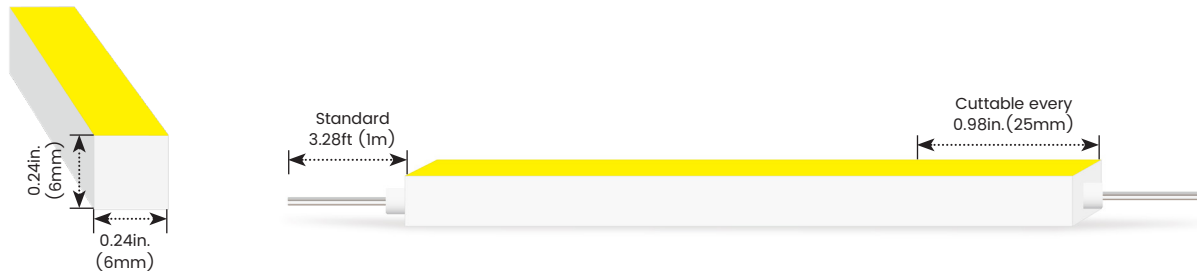

Features

- 0.24in. square profile with high-efficiency light output
- IP65 rated, ideal for damp location and sheltered exterior
- 5 years warranty

Applications

Under cabinets, niches, shelves, closets, millwork, furnitures, etc.

Bending Directions & Diameters

Date _____ Fixture type _____

Project name _____ Project phase _____

Dimensions

Order Code

Assembly Builder

Model	Environment	Voltage	CCT	Power	End Cap	Left Feed Entry	
LN0606XTV	W5-Wet (IP65)	24V-DC24V	22K-2200K	1.8-1.83W/ft	FT Flush Translucent	F Front (FT / SEC)	OW Open wire 3.28ft (1m)
LN0606XSV			27K-2700K		FO Flush Opaque	B Bottom (SEC only)	MC Male connector with 7.87in. (200mm) cable
			30K-3000K		SEC Silicone	S Side (SEC only)	FC Female connector with 7.87in. (200mm) cable
			35K-3500K			C Closed	NA Only for Closed Feed Entry
			40K-4000K				
			57K-5700K				

Assembly Builder

Mounting Order Code

Right Feed Entry		Length
F Front (FT / SEC)	OW Open wire 3.28ft (1m)	Max. nominal 16.4ft (5m)
B Bottom (SEC only)	MC Male connector with 7.87in. (200mm) cable	Increment 0.98in. (25mm)
S Side (SEC only)	FC Female connector with 7.87in. (200mm) cable	
C Closed	NA Only for Closed Feed Entry	