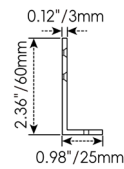

FC: Female connector, **Wet**
Standard 11.81in. (300mm), 18 AWG

Mounting Options

NF1617-SC

Name	Straight surface channel
Material	Aluminum
Standard Length	3.28ft (1m)

NF1617-BC

Name	Bendable surface channel
Material	Aluminum
Standard Length	3.28ft (1m)
Min. Bending Radius	11.8in (300mm)

NF1617-SCS

Name	Straight surface channel
Material	Aluminum with silicone groove
Standard Length	3.28ft (1m)

NF1617-LBC

Name	Light-block channel
Material	Aluminum
Standard Length	3.28ft (1m)

NF1617-PC

Name	PC channel
Material	Polycarbonate
Standard Length	3.28ft (1m)

Beamever

LINIO NEON 1617 SPOT Static White

Designer's Custom Playground

Outdoor · Vertical Bending · Horizontal Bending

Mounting Options

NF1617-BPC

Name	Bendable surface channel
Material	Polycarbonate
Standard Length	3.28ft (1m)
Min. Bending Radius	5.91in. (150mm)

NF1617-CL

Name	Mounting clip
Material	Aluminum
Standard Length	0.98in. (25mm)

NF1617-LS

Name	L-shaped mounting bracket
Material	Aluminum
Standard Length	0.79in. (20mm)

* NF1617-LS must be installed with NF1617-SC