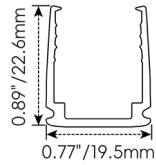

Beamever

LINIO NEON 1617 SPOT Static White

Designer's Custom Playground

Outdoor · Vertical Bending · Horizontal Bending

Mounting Options

NF1617-BPC

Name	Bendable surface channel
Material	Polycarbonate
Standard Length	3.28ft (1m)
Min. Bending Radius	5.91in. (150mm)