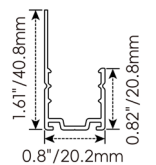

*LN1617TVST: Available for 5.85W/ft & 6.71W/ft.

*LN1617SVST: 5.49W/ft only.

Assembly Builder

Assembly Builder

Right Feed Entry		Length
F	Front OW Open wire 3.28ft (1m)	Max. nominal 32.8ft (10m)
B	Bottom MC Male connector with 11.8in. (300mm) cable	*For 5.85W/ft
S	Side FC Female connector with 11.8in. (300mm) cable	Max. nominal 16.4ft (5m)
C	Closed NA Only for Closed Feed Entry	*For 6.71W/ft, 5.49W/ft
		Increment for TV 1.97in. (50mm)
		Increment for SV 1.51in. (38.46mm)

FC: Female connector, **Wet**
Standard 11.81in. (300mm), 18 AWG

Mounting Options

NF1617-SC

Name	Straight surface channel
Material	Aluminum
Standard Length	3.28ft (1m)

NF1617-BC

Name	Bendable surface channel
Material	Aluminum
Standard Length	3.28ft (1m)
Min. Bending Radius	11.8in (300mm)

NF1617-RC

Name	Straight recessed channel
Material	Aluminum
Standard Length	3.28ft (1m)

NF1617-MC

Name	Mud-in channel
Material	Aluminum
Standard Length	3.28ft (1m)

NF1617-BMC

Name	Bendable mud-in channel
Material	Aluminum
Standard Length	3.28ft (1m)
Min. Top Bending Radius	11.8in (300mm)
Min. Side Bending Radius	31.5in. (800mm)

NF1617-SCS

Name	Straight surface channel
Material	Aluminum with silicone groove
Standard Length	3.28ft (1m)

NF1617-LBC

Name	Light-block channel
Material	Aluminum
Standard Length	3.28ft (1m)

NF1617-PC

Name	PC channel
Material	Polycarbonate
Standard Length	3.28ft (1m)