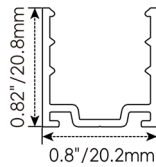

*LN1617TVST: Available for 5.85W/ft & 6.71W/ft.

*LN1617SVST: 5.49W/ft only.

Assembly Builder

Assembly Builder

Right Feed Entry		Length
F	Front OW Open wire 3.28ft (1m)	Max. nominal 32.8ft (10m)
B	Bottom MC Male connector with 11.8in. (300mm) cable	*For 5.85W/ft
S	Side FC Female connector with 11.8in. (300mm) cable	Max. nominal 16.4ft (5m)
C	Closed NA Only for Closed Feed Entry	*For 6.71W/ft, 5.49W/ft
		Increment for TV 1.97in. (50mm)
		Increment for SV 1.51in. (38.46mm)

Silicone end cap – IP67, for field cuttable only

Connector Wire Options

OW: Open wire, **Dry only**
Standard 11.81in. (300mm), 18 AWG,
wire length customizable

MC: Male connector, **Wet**
Standard 11.81in. (300mm), 18 AWG

FC: Female connector, **Wet**
Standard 11.81in. (300mm), 18 AWG

Mounting Options

NF1617-SC

Name	Straight surface channel
Material	Aluminum
Standard Length	3.28ft (1m)

NF1617-BC

Name	Bendable surface channel
Material	Aluminum
Standard Length	3.28ft (1m)
Min. Bending Radius	11.8in (300mm)

NF1617-RC

Name	Straight recessed channel
Material	Aluminum
Standard Length	3.28ft (1m)

NF1617-MC

Name	Mud-in channel
Material	Aluminum
Standard Length	3.28ft (1m)

NF1617-BMC

Name	Bendable mud-in channel
Material	Aluminum
Standard Length	3.28ft (1m)
Min. Top Bending Radius	11.8in (300mm)
Min. Side Bending Radius	31.5in. (800mm)