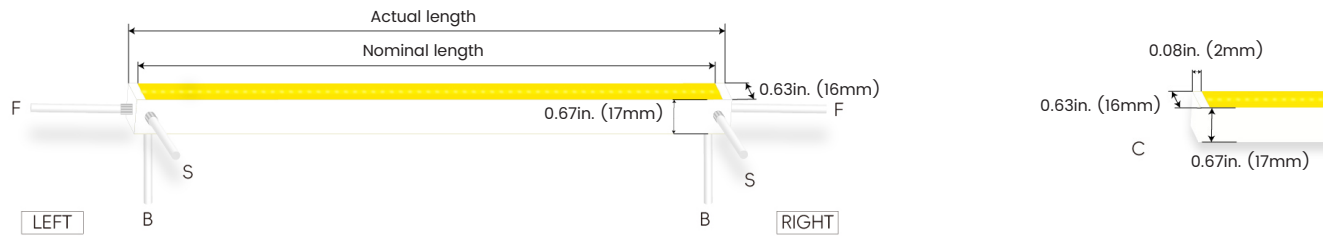

Beamever

LINIO NEON 1617 SPOT Static White

Designer's Custom Playground

Outdoor · Vertical Bending · Horizontal Bending

Feed Entry / End Cap Options

FT: Flush Translucent – IP68, factory-made only

FO: Flush Opaque – IP68, factory-made only

Silicone end cap – IP67, for field cuttable only

Connector Wire Options

OW: Open wire, **Dry only**
Standard 11.81in. (300mm), 18 AWG,
wire length customizable

MC: Male connector, **Wet**
Standard 11.81in. (300mm), 18 AWG