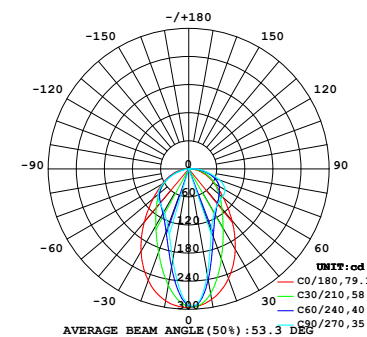

Zonal Lumen Summary

Zone	Lumen	% Fixture
0-30	155.8	32.00%
0-40	231.9	47.7%
0-60	376.2	77.4%
0-90	480.1	98.8%
0-180	486.2	100.0%