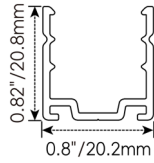

FC: Female connector, **Wet**
Standard 11.81in. (300mm), 18 AWG

Mounting Options

NF1617-SC

Name	Straight surface channel
Material	Aluminum
Standard Length	3.28ft (1m)

NF1617-BC

Name	Bendable surface channel
Material	Aluminum
Standard Length	3.28ft (1m)
Min. Bending Radius	11.8in (300mm)

NF1617-SCS

Name	Straight surface channel
Material	Aluminum with silicone groove
Standard Length	3.28ft (1m)

NF1617-LBC

Name	Light-block channel
Material	Aluminum
Standard Length	3.28ft (1m)

NF1617-PC

Name	PC channel
Material	Polycarbonate
Standard Length	3.28ft (1m)

Beamever

LINIO NEON 1617 SPOT Static White

Designer's Custom Playground

Outdoor · Vertical Bending · Horizontal Bending

Mounting Options

NF1617-BPC

Name	Bendable surface channel
Material	Polycarbonate
Standard Length	3.28ft (1m)
Min. Bending Radius	5.91in. (150mm)

NF1617-CL

Name	Mounting clip
Material	Aluminum
Standard Length	0.98in. (25mm)

NF1617-LS

Name	L-shaped mounting bracket
Material	Aluminum
Standard Length	0.79in. (20mm)

* NF1617-LS must be installed with NF1617-SC