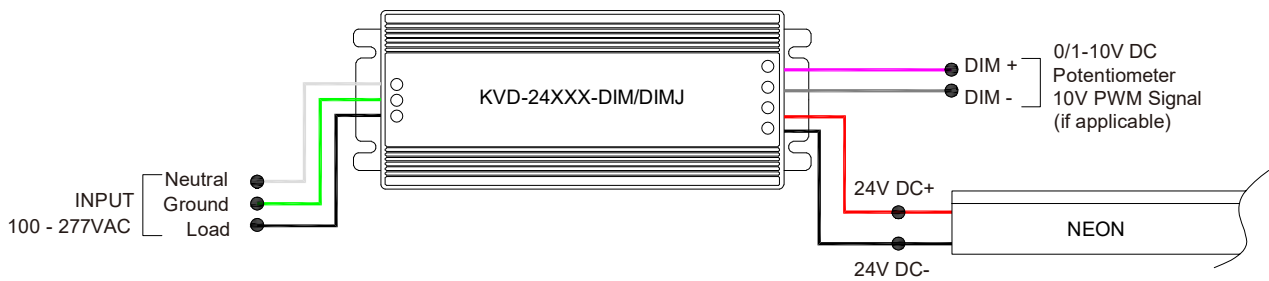

Wiring Diagram

Non-dimmable

Phase cut/Triac-dimmable

4 in 1-dimmable (0-10V/1-10V/Potentiometer/10V PWM)

5 in 1-dimmable (Triac/0-10V/1-10V/Potentiometer/10V PWM)

LINIO NEON 1617 SPOT Static White

Outdoor · Vertical Bending · Horizontal Bending