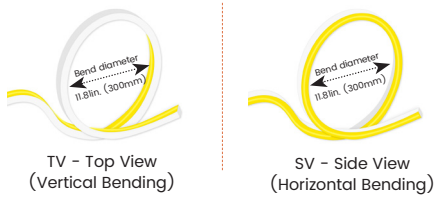

Features

- Symmetric optics, 36° beam angle for wall washing
- IP68 rated, ideal for outdoor uses, not for underwater project
- 5 years warranty

Applications

Front desk, hallways, offices, displays, facades, lobbies, etc.

Bending Directions & Diameters

Date _____ Fixture type _____

Project name _____ Project phase _____

Dimensions

Order Code

Model	Environment	Voltage	CCT	Power	End Cap	Left Feed Entry			
LN1617TVST	W8-Wet (IP68)	24V-DC24V	22K-2200K	5.5-5.49W/ft	FT Flush Translucent	F	Front	OW	Open wire 3.28ft (1m)
LN1617SVST			27K-2700K	5.9-5.85W/ft	FO Flush Opaque	B	Bottom	MC	Male connector with 11.8in. (300mm) cable
			30K-3000K	6.7-6.71W/ft		S	Side	FC	Female connector with 11.8in. (300mm) cable
			35K-3500K			C	Closed	NA	Only for Closed Feed Entry
			40K-4000K						
			50K-5000K						

*LN1617TVST: Available for 5.85W/ft & 6.71W/ft.

*LN1617SVST: 5.49W/ft only.

Assembly Builder

Assembly Builder

Right Feed Entry		Length
F	Front OW Open wire 3.28ft (1m)	Max. nominal 32.8ft (10m)
B	Bottom MC Male connector with 11.8in. (300mm) cable	*For 5.85W/ft
S	Side FC Female connector with 11.8in. (300mm) cable	Max. nominal 16.4ft (5m)
C	Closed NA Only for Closed Feed Entry	*For 6.71W/ft, 5.49W/ft
		Increment for TV 1.97in. (50mm)
		Increment for SV 1.51in. (38.46mm)