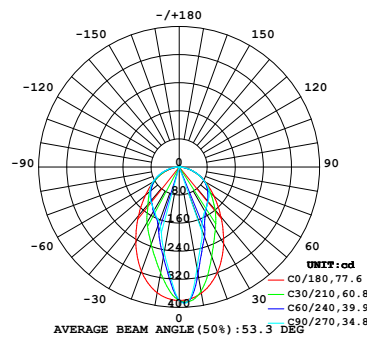

LINIO NEON 1617 SPOT Static White

Outdoor · Vertical Bending · Horizontal Bending

Lumen Output (lm/ft)

CCT	Vertical Bending		Horizontal Bending
	5.85W/ft	6.71W/ft	5.49W/ft
2200K	/	/	431
2700K	600	670	455
3000K	620	691	486
3500K	648	714	506
4000K	682	764	516
5000K	661	737	475
Max. Run for Class 2*	13.7ft (4.2m)	11.9ft (3.6m)	14.6ft (4.4m)
Max. Run Supported Length	32.8ft (10m)	16.4ft (5m)	16.4ft (5m)

*Typically installations in USA and Canada comply with Class 2 requirements

Technical Details

Parameter	Vertical Bending	Horizontal Bending
Efficacy	106lm/W @3000K 5.85W	89lm/W @3000K 5.49W
CRI	Ra>90	Ra>90
Beam Angle	36°x 60°	36°x 80°
LED MacAdam	3 steps	3 steps
IK Rating	IK10 (with aluminium profile)	IK09 (with aluminium profile)
Average Life (L70B10)	>37,000 hours	>40,000 hours
Storage Temperature	-40°F-149°F (-40°C~ 65°C)	-40°F-149°F (-40°C~ 65°C)
Operating Temperature	-40°F-149°F (-40°C~ 65°C)	-40°F-149°F (-40°C~ 65°C)

Photometry

LN1617TST-W8-24V-30K-5.9-FT-F-OW-F-OW
LINIO NEON 1617 TV SPOT, Vertical bend, 3000K, 5.85W/ft

Zonal Lumen Summary

Zone	Lumen	% Fixture
0-30	201.7	32.90%
0-40	302.7	49.4%
0-60	490.2	80.0%
0-90	607.2	99.1%
0-180	612.9	100.0%

LN1617SVST-W8-24V-30K-5.5-FT-F-OW-F-OW
LINIO NEON 1617 SV SPOT, Horizontal bend, 3000K, 5.49W/ft