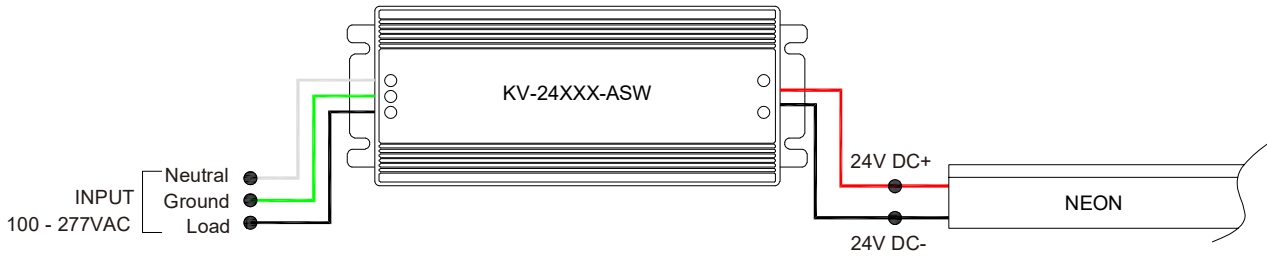

Wiring Diagram

Non-dimmable

Phase cut/Triac-dimmable

4 in 1-dimmable (0-10V/1-10V/Potentiometer/10V PWM)

5 in 1-dimmable (Triac/0-10V/1-10V/Potentiometer/10V PWM)

LINIO NEON 1617 SPOT Static White

Outdoor · Vertical Bending · Horizontal Bending