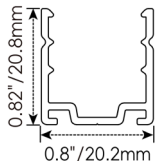

*LN1617TVST: Available for 5.85W/ft & 6.71W/ft.

*LN1617SVST: 5.49W/ft only.

Assembly Builder

Assembly Builder

Right Feed Entry		Length
F	Front OW Open wire 3.28ft (1m)	Max. nominal 32.8ft (10m)
B	Bottom MC Male connector with 11.8in. (300mm) cable	*For 5.85W/ft
S	Side FC Female connector with 11.8in. (300mm) cable	Max. nominal 16.4ft (5m)
C	Closed NA Only for Closed Feed Entry	*For 6.71W/ft, 5.49W/ft
		Increment for TV 1.97in. (50mm)
		Increment for SV 1.51in. (38.46mm)

Silicone end cap – IP67, for field cuttable only

Connector Wire Options

OW: Open wire, **Dry only**
Standard 11.81in. (300mm), 18 AWG,
wire length customizable

MC: Male connector, **Wet**
Standard 11.81in. (300mm), 18 AWG

FC: Female connector, **Wet**
Standard 11.81in. (300mm), 18 AWG

Mounting Options

NF1617-SC

Name	Straight surface channel
Material	Aluminum
Standard Length	3.28ft (1m)

NF1617-BC

Name	Bendable surface channel
Material	Aluminum
Standard Length	3.28ft (1m)
Min. Bending Radius	11.8in (300mm)

NF1617-RC

Name	Straight recessed channel
Material	Aluminum
Standard Length	3.28ft (1m)

NF1617-MC

Name	Mud-in channel
Material	Aluminum
Standard Length	3.28ft (1m)

NF1617-BMC

Name	Bendable mud-in channel
Material	Aluminum
Standard Length	3.28ft (1m)
Min. Top Bending Radius	11.8in (300mm)
Min. Side Bending Radius	31.5in. (800mm)