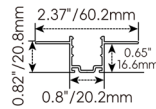

Silicone end cap – IP67, for field cuttable only

Connector Wire Options

OW: Open wire, **Dry only**
Standard 11.81in. (300mm), 18 AWG,
wire length customizable

MC: Male connector, **Wet**
Standard 11.81in. (300mm), 18 AWG

FC: Female connector, **Wet**
Standard 11.81in. (300mm), 18 AWG

Mounting Options

NF1617-SC

Name	Straight surface channel
Material	Aluminum
Standard Length	3.28ft (1m)

NF1617-BC

Name	Bendable surface channel
Material	Aluminum
Standard Length	3.28ft (1m)
Min. Bending Radius	11.8in (300mm)

NF1617-RC

Name	Straight recessed channel
Material	Aluminum
Standard Length	3.28ft (1m)

NF1617-MC

Name	Mud-in channel
Material	Aluminum
Standard Length	3.28ft (1m)

NF1617-BMC

Name	Bendable mud-in channel
Material	Aluminum
Standard Length	3.28ft (1m)
Min. Top Bending Radius	11.8in (300mm)
Min. Side Bending Radius	31.5in. (800mm)

NF1617-SCS

Name	Straight surface channel
Material	Aluminum with silicone groove
Standard Length	3.28ft (1m)

NF1617-LBC

Name	Light-block channel
Material	Aluminum
Standard Length	3.28ft (1m)

NF1617-PC

Name	PC channel
Material	Polycarbonate
Standard Length	3.28ft (1m)