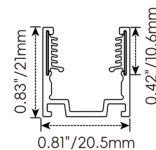

*LN1617TVST: Available for 5.85W/ft & 6.71W/ft.

*LN1617SVST: 5.49W/ft only.

Assembly Builder

Assembly Builder

Right Feed Entry		Length
F	Front OW Open wire 3.28ft (1m)	Max. nominal 32.8ft (10m)
B	Bottom MC Male connector with 11.8in. (300mm) cable	*For 5.85W/ft
S	Side FC Female connector with 11.8in. (300mm) cable	Max. nominal 16.4ft (5m)
C	Closed NA Only for Closed Feed Entry	*For 6.71W/ft, 5.49W/ft
		Increment for TV 1.97in. (50mm)
		Increment for SV 1.51in. (38.46mm)

FC: Female connector, **Wet**
Standard 11.81in. (300mm), 18 AWG

Mounting Options

NF1617-SC

Name	Straight surface channel
Material	Aluminum
Standard Length	3.28ft (1m)

NF1617-BC

Name	Bendable surface channel
Material	Aluminum
Standard Length	3.28ft (1m)
Min. Bending Radius	11.8in (300mm)

NF1617-RC

Name	Straight recessed channel
Material	Aluminum
Standard Length	3.28ft (1m)

NF1617-MC

Name	Mud-in channel
Material	Aluminum
Standard Length	3.28ft (1m)

NF1617-BMC

Name	Bendable mud-in channel
Material	Aluminum
Standard Length	3.28ft (1m)
Min. Top Bending Radius	11.8in (300mm)
Min. Side Bending Radius	31.5in. (800mm)

NF1617-SCS

Name	Straight surface channel
Material	Aluminum with silicone groove
Standard Length	3.28ft (1m)

NF1617-LBC

Name	Light-block channel
Material	Aluminum
Standard Length	3.28ft (1m)

NF1617-PC

Name	PC channel
Material	Polycarbonate
Standard Length	3.28ft (1m)