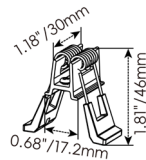

NF1617-SCS

Name	Straight surface channel
Material	Aluminum with silicone groove
Standard Length	3.28ft (1m)

NF1617-LBC

Name	Light-block channel
Material	Aluminum
Standard Length	3.28ft (1m)

NF1617-PC

Name	PC channel
Material	Polycarbonate
Standard Length	3.28ft (1m)

Beamever

LINIO NEON 1617 SPOT Static White

Designer's Custom Playground

Outdoor · Vertical Bending · Horizontal Bending

Mounting Options

NF1617-BPC

Name	Bendable surface channel
Material	Polycarbonate
Standard Length	3.28ft (1m)
Min. Bending Radius	5.91in. (150mm)

NF1617-CL

Name	Mounting clip
Material	Aluminum
Standard Length	0.98in. (25mm)

NF1617-LS

Name	L-shaped mounting bracket
Material	Aluminum
Standard Length	0.79in. (20mm)

* NF1617-LS must be installed with NF1617-SC

NF1617-AC

Name	Adjustable mounting clip
Material	Stainless steel
Standard Length	1 in. (25.5mm)

* NF1617-AC must be installed with NF1617-SC

NF1617-RC-SPC

Name	Spring clip
Standard Pkg	1pcs

* NF1617-RC-SPC must be installed with NF1617-RC