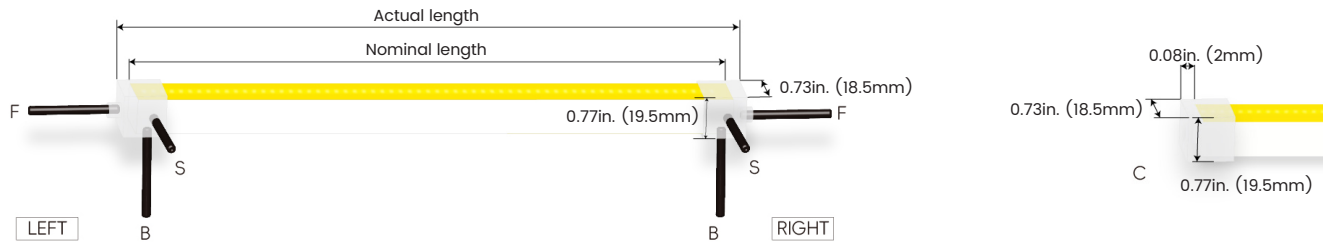

Beamever

LINIO NEON 1617 SPOT Static White

Designer's Custom Playground

Outdoor · Vertical Bending · Horizontal Bending

Feed Entry / End Cap Options

FT: Flush Translucent – IP68, factory-made only

FO: Flush Opaque – IP68, factory-made only

Silicone end cap – IP67, for field cuttable only

Connector Wire Options

OW: Open wire, **Dry only**
Standard 11.81in. (300mm), 18 AWG,
wire length customizable

MC: Male connector, **Wet**
Standard 11.81in. (300mm), 18 AWG