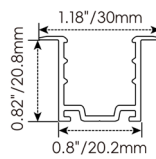

Silicone end cap – IP67, for field cuttable only

Connector Wire Options

OW: Open wire, **Dry only**
Standard 11.81in. (300mm), 18 AWG,
wire length customizable

MC: Male connector, **Wet**
Standard 11.81in. (300mm), 18 AWG

FC: Female connector, **Wet**
Standard 11.81in. (300mm), 18 AWG

Mounting Options

NF1617-SC

Name	Straight surface channel
Material	Aluminum
Standard Length	3.28ft (1m)

NF1617-BC

Name	Bendable surface channel
Material	Aluminum
Standard Length	3.28ft (1m)
Min. Bending Radius	11.8in (300mm)

NF1617-RC

Name	Straight recessed channel
Material	Aluminum
Standard Length	3.28ft (1m)

NF1617-MC

Name	Mud-in channel
Material	Aluminum
Standard Length	3.28ft (1m)

NF1617-BMC

Name	Bendable mud-in channel
Material	Aluminum
Standard Length	3.28ft (1m)
Min. Top Bending Radius	11.8in (300mm)
Min. Side Bending Radius	31.5in. (800mm)

NF1617-SCS

Name	Straight surface channel
Material	Aluminum with silicone groove
Standard Length	3.28ft (1m)

NF1617-LBC

Name	Light-block channel
Material	Aluminum
Standard Length	3.28ft (1m)

NF1617-PC

Name	PC channel
Material	Polycarbonate
Standard Length	3.28ft (1m)