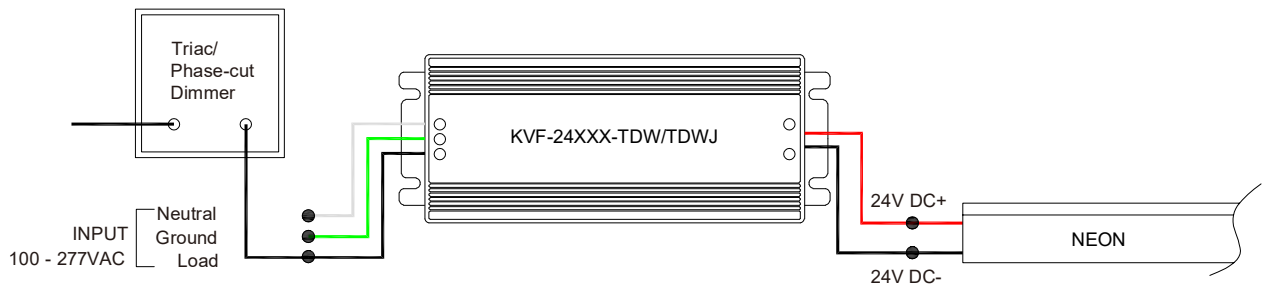

Wiring Diagram

Non-dimmable

Phase cut/Triac-dimmable

4 in 1-dimmable (0-10V/1-10V/Potentiometer/10V PWM)

5 in 1-dimmable (Triac/0-10V/1-10V/Potentiometer/10V PWM)

LINIO NEON 1617 SPOT Static White

Outdoor · Vertical Bending · Horizontal Bending