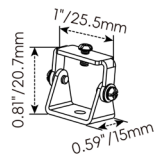

Beamever

LINIO NEON 1617 SPOT Static White

Designer's Custom Playground

Outdoor · Vertical Bending · Horizontal Bending

Mounting Options

NF1617-BPC

Name	Bendable surface channel
Material	Polycarbonate
Standard Length	3.28ft (1m)
Min. Bending Radius	5.91in. (150mm)

NF1617-CL

Name	Mounting clip
Material	Aluminum
Standard Length	0.98in. (25mm)

NF1617-LS

Name	L-shaped mounting bracket
Material	Aluminum
Standard Length	0.79in. (20mm)

* NF1617-LS must be installed with NF1617-SC