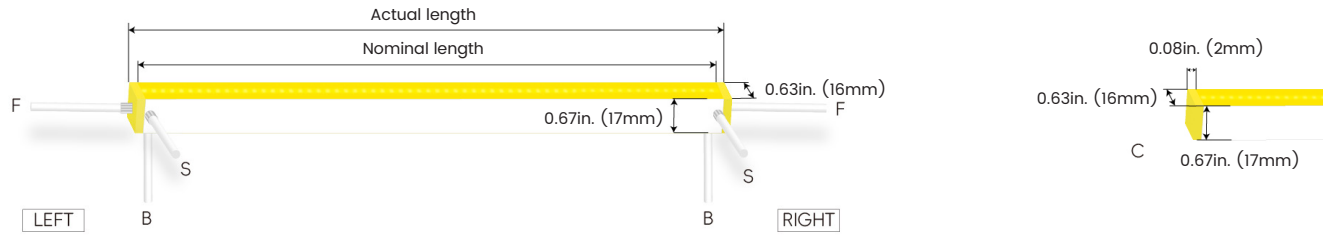

Beamever

LINIO NEON 1617 SPOT Static White

Designer's Custom Playground

Outdoor · Vertical Bending · Horizontal Bending

Feed Entry / End Cap Options

FT: Flush Translucent – IP68, factory-made only

FO: Flush Opaque – IP68, factory-made only

Silicone end cap – IP67, for field cuttable only

Connector Wire Options

OW: Open wire, **Dry only**
Standard 11.81in. (300mm), 18 AWG,
wire length customizable

MC: Male connector, **Wet**
Standard 11.81in. (300mm), 18 AWG