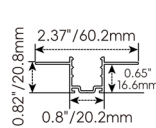

Silicone end cap – IP67, for field cuttable only

Connector Wire Options

OW: Open wire, **Dry only**
Standard 11.81in. (300mm), 18 AWG,
wire length customizable

MC: Male connector, **Wet**
Standard 11.81in. (300mm), 18 AWG

FC: Female connector, **Wet**
Standard 11.81in. (300mm), 18 AWG

Mounting Options

NF1617-SC

Name	Straight surface channel
Material	Aluminum
Standard Length	3.28ft (1m)

NF1617-BC

Name	Bendable surface channel
Material	Aluminum
Standard Length	3.28ft (1m)
Min. Bending Radius	11.8in (300mm)

NF1617-RC

Name	Straight recessed channel
Material	Aluminum
Standard Length	3.28ft (1m)

NF1617-MC

Name	Mud-in channel
Material	Aluminum
Standard Length	3.28ft (1m)

NF1617-BMC

Name	Bendable mud-in channel
Material	Aluminum
Standard Length	3.28ft (1m)
Min. Top Bending Radius	11.8in (300mm)
Min. Side Bending Radius	31.5in. (800mm)

NF1617-SCS

Name	Straight surface channel
Material	Aluminum with silicone groove
Standard Length	3.28ft (1m)

NF1617-LBC

Name	Light-block channel
Material	Aluminum
Standard Length	3.28ft (1m)

NF1617-PC

Name	PC channel
Material	Polycarbonate
Standard Length	3.28ft (1m)