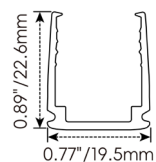

*LN1617TVST: Available for 5.85W/ft & 6.71W/ft.

*LN1617SVST: 5.49W/ft only.

Assembly Builder

Assembly Builder

Right Feed Entry		Length
F	Front OW Open wire 3.28ft (1m)	Max. nominal 32.8ft (10m)
B	Bottom MC Male connector with 11.8in. (300mm) cable	*For 5.85W/ft
S	Side FC Female connector with 11.8in. (300mm) cable	Max. nominal 16.4ft (5m)
C	Closed NA Only for Closed Feed Entry	*For 6.71W/ft, 5.49W/ft
		Increment for TV 1.97in. (50mm)
		Increment for SV 1.51in. (38.46mm)

FC: Female connector, **Wet**
Standard 11.81in. (300mm), 18 AWG

Mounting Options

NF1617-SC

Name	Straight surface channel
Material	Aluminum
Standard Length	3.28ft (1m)

NF1617-BC

Name	Bendable surface channel
Material	Aluminum
Standard Length	3.28ft (1m)
Min. Bending Radius	11.8in (300mm)

NF1617-RC

Name	Straight recessed channel
Material	Aluminum
Standard Length	3.28ft (1m)

NF1617-MC

Name	Mud-in channel
Material	Aluminum
Standard Length	3.28ft (1m)

NF1617-BMC

Name	Bendable mud-in channel
Material	Aluminum
Standard Length	3.28ft (1m)
Min. Top Bending Radius	11.8in (300mm)
Min. Side Bending Radius	31.5in. (800mm)

NF1617-SCS

Name	Straight surface channel
Material	Aluminum with silicone groove
Standard Length	3.28ft (1m)

NF1617-LBC

Name	Light-block channel
Material	Aluminum
Standard Length	3.28ft (1m)

NF1617-PC

Name	PC channel
Material	Polycarbonate
Standard Length	3.28ft (1m)