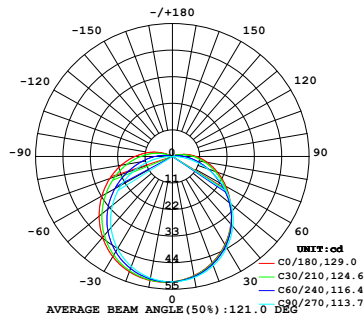

Beamever

LINIO NEON EOS TV

Designer's Custom Playground

Vertical Bending · Static White

Lumen Output (lm/ft)

CCT	1.46W/ft	2.93W/ft	4.39W/ft
2200K	84	168	252
2700K	87	175	262
3000K	90	178	267
3500K	93	186	279
4000K	96	192	288
Max. Run for Class 2*	16.4ft (5m)	16.4ft (5m)	16.4ft (5m)
Max. Run Supported Length	16.4ft (5m)	16.4ft (5m)	16.4ft (5m)

*Typically installations in USA and Canada comply with Class 2 requirements

Technical Details

Efficacy	61lm/W @3000K 2.93W
CRI	Ra≥90
Beam Angle	120°
LED MacAdam	3 steps
Average Life (L80B10)	>54,000 hours
Storage Temperature	-40°F~-113°F (-40°C~ 45°C)
Operating Temperature	-40°F~-113°F (-40°C~ 45°C)

Photometry

LNEOSTV-W5-24V-30K-2.9-FT-F-OW-F-OW
LINIO NEON EOS TV, Vertical Bend, 3000K, 2.93W/ft

Zonal Lumen Summary

Zone	Lumen	% Fixture
0-30	40.6	22.4%
0-40	66.8	36.9%
0-60	120.9	66.8%
0-90	171.0	94.5%
0-180	180.9	100.0%