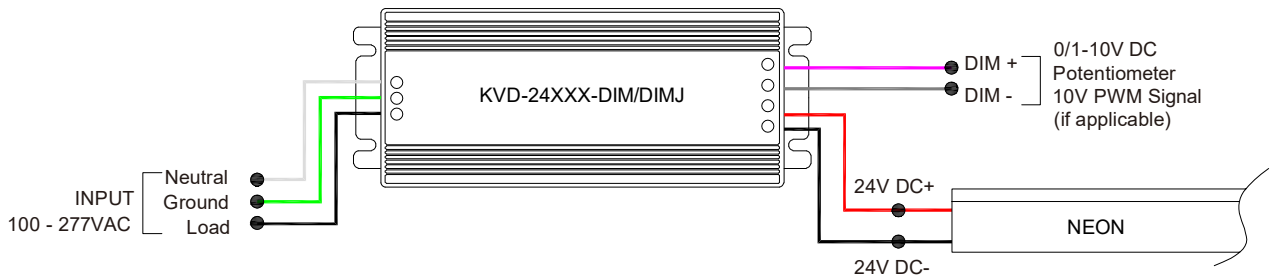

Wiring Diagram

Non-dimmable

Phase cut/Triac-dimmable

4 in 1-dimmable (0-10V/1-10V/Potentiometer/10V PWM)

5 in 1-dimmable (Triac/0-10V/1-10V/Potentiometer/10V PWM)

24V Voltage Drop & Maximum Wire Length Chart