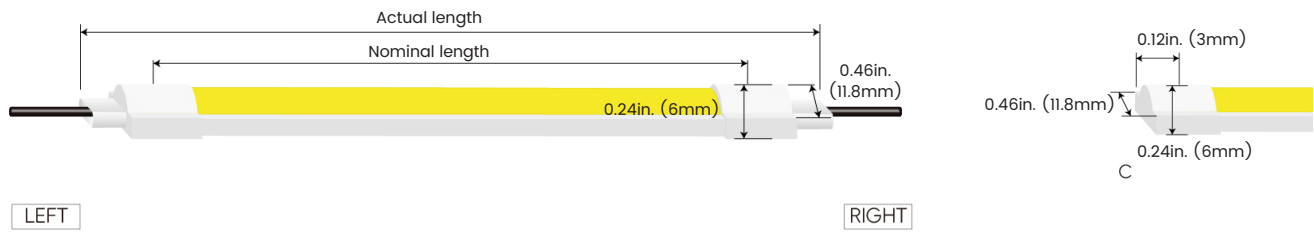

Connector Wire Options

OW: Open wire, Dry only
Standard 11.81in. (300mm), 20 AWG,
wire length customizable

MC: Male connector,
Standard 11.81in. (300mm), 22 AWG

FC: Female connector,
Standard 11.81in. (300mm), 22 AWG