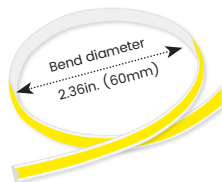

Bending Directions & Diameters