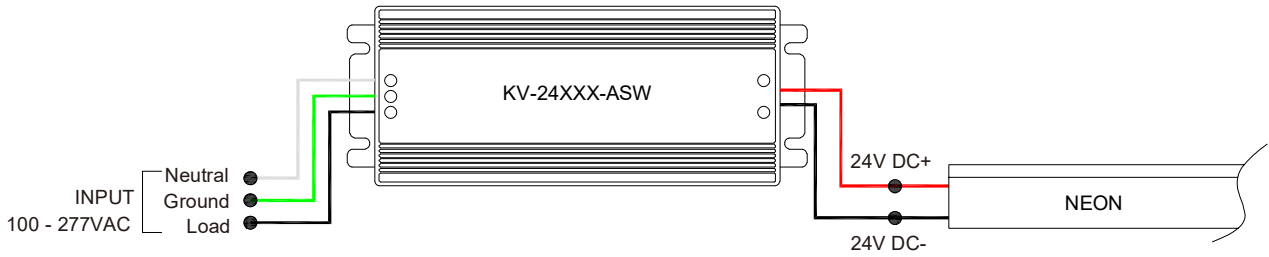

Wiring Diagram

Non-dimmable

Phase cut/Triac-dimmable

4 in 1-dimmable (0-10V/1-10V/Potentiometer/10V PWM)

5 in 1-dimmable (Triac/0-10V/1-10V/Potentiometer/10V PWM)

24V Voltage Drop & Maximum Wire Length Chart