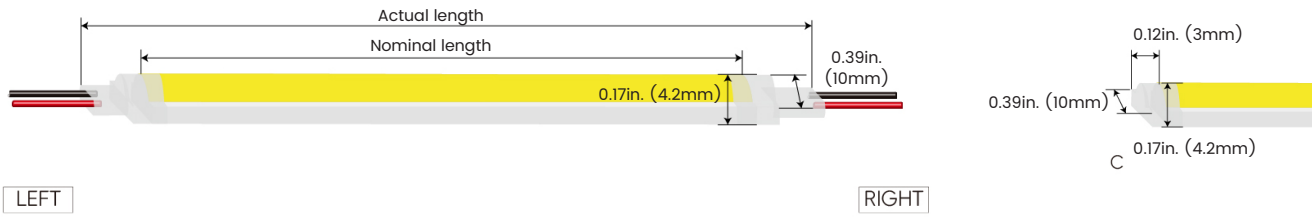

Feed Entry / End Cap Options

FT: Flush Translucent – IP65, factory-made only

FO: Flush Opaque – IP65, factory-made only