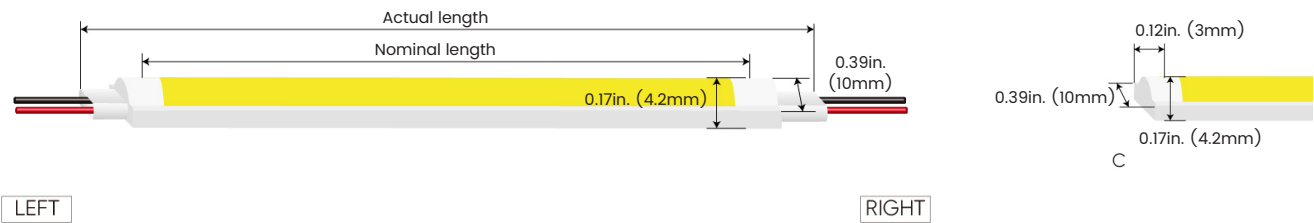

Silicone end cap – IP65, for field cuttable only