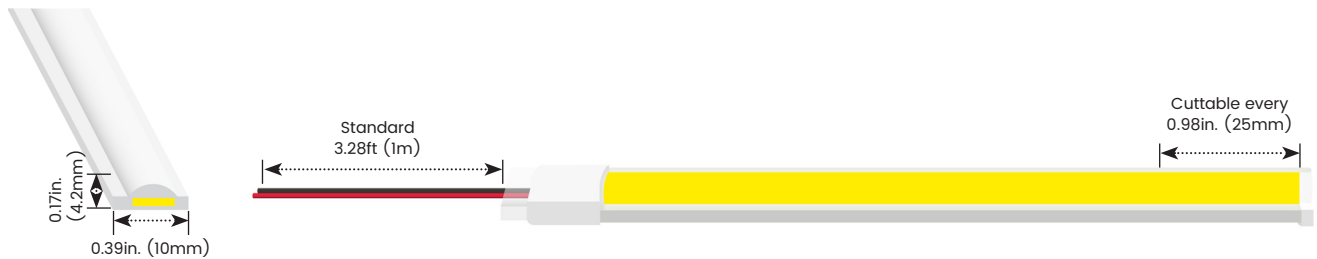

Applications

Under cabinets, coves, shelves, closets, millwork, furnitures, etc.

Date

Fixture type

Project name

Project phase

Bending Directions & Diameters

Dimensions

Order Code

Assembly Builder

Model	Environment	Voltage	CCT	Power	End Cap	Left Feed Entry		
LNEOSTV	W5-Wet (IP65)	24V-DC24V	22K-2200K	1.5-1.46W/ft	FT Flush Translucent	F	Front	OW Open wire 3.28ft (1m)
			27K-2700K	2.9-2.93W/ft	FO Flush Opaque	C	Closed	MC Male connector with 11.8in. (300mm) cable
			30K-3000K	4.4-4.39W/ft			FC Female connector with 11.8in. (300mm) cable	
			35K-3500K				NA Only for Closed Feed Entry	
			40K-4000K					

Assembly Builder

Right Feed Entry			Length	
F	Front	OW Open wire 3.28ft (1m)	Max. nominal	16.4ft (5m)
C	Closed	MC Male connector with 11.8in. (300mm) cable	Increment	0.98in. (25mm)
		FC Female connector with 11.8in. (300mm) cable		
		NA Only for Closed Feed Entry		