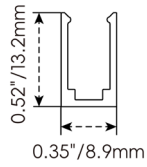

### Connector Wire Options

**OW:** Open wire, **Dry only**  
Standard 11.81in. (300mm), 20 AWG,  
wire length customizable

**MC:** Male connector, **Wet**  
Standard 11.81in. (300mm), 20 AWG

**FC:** Female connector, **Wet**  
Standard 11.81in. (300mm), 20 AWG

**Mounting Options**

**NF0612-SC**

Name	Straight surface channel
Material	Aluminum
Standard Length	3.28ft (1m)

**NF0612-CL**

Name	Mounting clip
Material	Stainless Steel
Standard Length	0.59in. (15mm)
*Not suitable for upside-down installation	