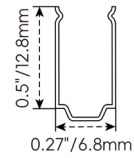

### Connector Wire Options

**OW:** Open wire, **Dry only**  
Standard 11.81in. (300mm), 20 AWG,  
wire length customizable

**MC:** Male connector, **Wet**  
Standard 11.81in. (300mm), 20 AWG

**FC:** Female connector, **Wet**  
Standard 11.81in. (300mm), 20 AWG

**Mounting Options**

**NF0612-SC**

Name	Straight surface channel
Material	Aluminum
Standard Length	3.28ft (1m)

**NF0612-CL**

Name	Mounting clip
Material	Stainless Steel
Standard Length	0.59in. (15mm)
*Not suitable for upside-down installation	