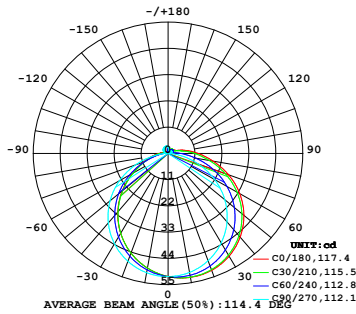

Lumen Output (lm/ft)

CCT	3.96W/ft
■ 2700K	85
■ 5300K	89
■ 2700K+5300K	172
Max. Run for Class 2*	20.2ft (6.2m)
Max. Run Supported Length	32.8ft (10m)

*Typically installations in USA and Canada comply with Class 2 requirements

Technical Details

Efficacy	43lm/W @2700K+5300K 3.96W
CRI	Ra>90
LED MacAdam	2 steps
Average Life (L80B10)	>56,000 hours
Storage Temperature	-40°F~-140°F (-40°C~ 60°C)
Operating Temperature	-40°F~-113°F (-40°C~ 45°C)

Photometry

LN0612XSV-W7-24V-27K53K-4.0-FT-F-OW-F-OW
LINIO NEON 0612X SV TW, Horizontal Bend, 2700K+5300K, 3.96W/ft

Zonal Lumen Summary

Zone	Lumen	% Fixture
0-30	40.2	23.3%
0-40	66.0	38.3%
0-60	118.0	68.5%
0-90	159.4	92.6%
0-180	172.2	100.0%