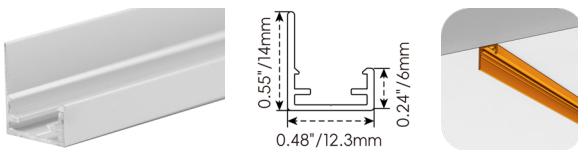

MC: Male connector,
Standard 11.81in. (300mm), 22 AWG

FC: Female connector,
Standard 11.81in. (300mm), 22 AWG

Mounting Options

NFEOS-SC-10	
Name	Straight surface channel
Material	Aluminum
Standard Length	3.28ft(1m)

NFEOS-RC-10	
Name	Straight recessed channel
Material	Aluminum
Standard Length	3.28ft(1m)

NFEOS-LBC-10	
Name	Light-block channel
Material	Aluminum
Standard Length	3.28ft(1m)

NFEOS-BC-10	
Name	Bendable surface channel
Material	Aluminum
Standard Length	3.28ft(1m)