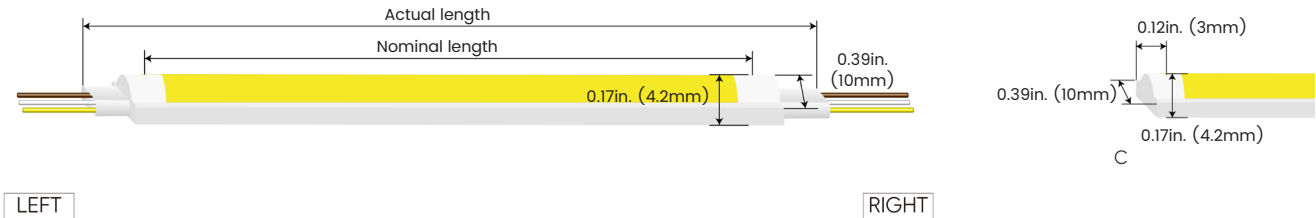

Feed Entry / End Cap Options

FT: Flush Translucent – IP65, factory-made only

FO: Flush Opaque – IP65, factory-made only

Silicone end cap – IP65, for field cuttable only

Connector Wire Options

OW: Open wire, Dry only
Standard 11.81in. (300mm), 20 AWG,
wire length customizable