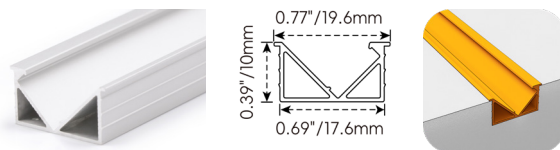

NFEOS-RKC-10	
Name	45° Recessed kicker channel
Material	Aluminum
Standard Length	3.28ft(1m)