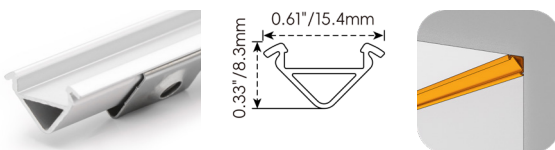

NFEOS-RC-10	
Name	Straight recessed channel
Material	Aluminum
Standard Length	3.28ft(1m)

NFEOS-LBC-10	
Name	Light-block channel
Material	Aluminum
Standard Length	3.28ft(1m)

NFEOS-BC-10	
Name	Bendable surface channel
Material	Aluminum
Standard Length	3.28ft(1m)

NFEOS-CL-10	
Name	Mounting clip
Material	Silicone
Standard Length	0.55in.(14mm)

NFEOS-RKC-10	
Name	45° Recessed kicker channel
Material	Aluminum
Standard Length	3.28ft(1m)

NFEOS-TSC-10	
Name	45° Triangular surface channel
Material	Aluminum
Standard Length	3.28ft(1m)

NFEOS-DRC-10	
Name	Deep recessed channel
Material	Aluminum
Standard Length	3.28ft(1m)

Silicone End Caps (Optional, purchase for extra)

NFEOS-SEC-C-10
Silicone closed end cap for 0.39in.
(10mm) wide LINIO NEON EOS TV series