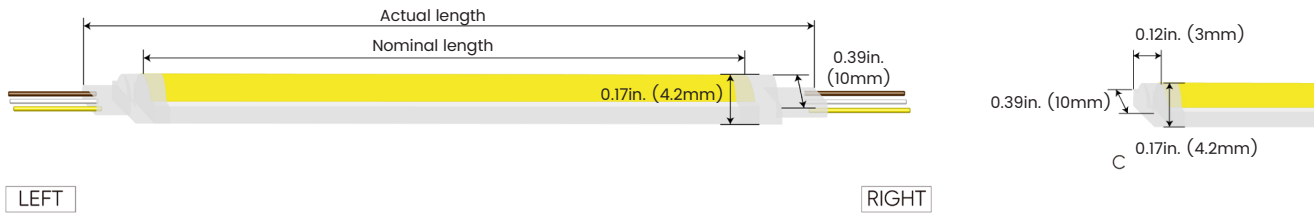

Feed Entry / End Cap Options

FT: Flush Translucent – IP65, factory-made only

FO: Flush Opaque – IP65, factory-made only

Silicone end cap – IP65, for field cuttable only

Connector Wire Options

OW: Open wire, Dry only
Standard 11.81in. (300mm), 20 AWG,
wire length customizable