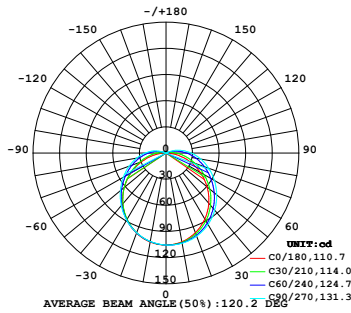

Lumen Output (lm/ft)

CCT	4.15W/ft
■ 2700K	186
■ 6500K	180
■ 2700K+6500K	366
Max. Run for Class 2*	16.4ft (5m)
Max. Run Supported Length	16.4ft (5m)

*Typically installations in USA and Canada comply with Class 2 requirements

Technical Details

Efficacy	88lm/W @2700K+6500K 4.15W
CRI	Ra≥90
Beam Angle	120°
LED MacAdam	3 steps
Average Life (L80B10)	>47,000 hours
Storage Temperature	-40°F~-113°F (-40°C~ 45°C)
Operating Temperature	-40°F~-113°F (-40°C~ 45°C)

Photometry

LNEOSTVHE-W5-24V-27K65K-4.2-FT-F-OW-F-OW
LINIO NEON EOS TV HE TW, Vertical Bend, 3000K, 4.15W/ft

Zonal Lumen Summary

Zone	Lumen	% Fixture
0-30	82.2	22.5%
0-40	135.1	37.0%
0-60	243.9	66.7%
0-90	344.9	94.3%
0-180	365.7	100.0%