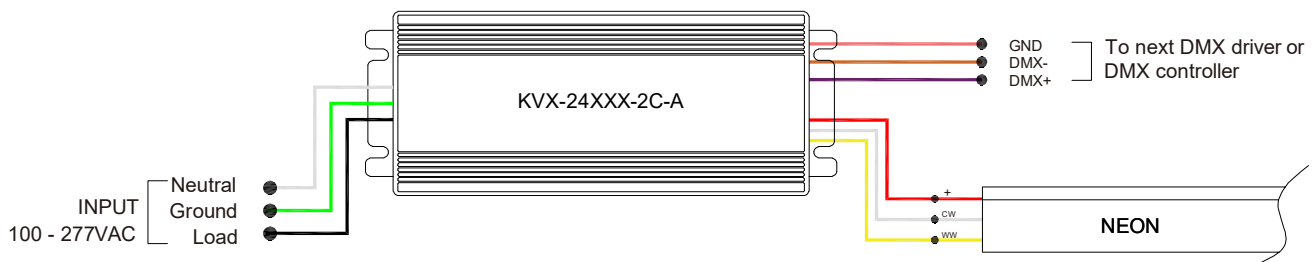

DMX-dimmable

Code	Max Load	Input	Output	Class 2	Environment	Size (L x W x H)
KVX-24096-2C-A	96W	100-277VAC	24V	Yes	Dry/Damp/Wet	9.05 x 3.07 x 0.98 in. (230 x 78 x 25 mm)
KVX-24150-2C-A	150W	100-277VAC	24V	No	Dry/Damp/Wet	10.90 x 3.07 x 0.98 in. (277 x 78 x 25 mm)
KVX-24200-2C-A	200W	100-277VAC	24V	No	Dry/Damp/Wet	10.90 x 3.07 x 0.98 in. (277 x 78 x 25 mm)
KVX-24300-2C-A	300W	100-277VAC	24V	No	Dry/Damp/Wet	11.85 x 3.07 x 0.98 in. (301 x 78 x 25 mm)

DMX-Decoders & Controllers Options

Type	Code	Description	Size (L x W x H)
DMX-Decoders	LT-903	3 channels output, up to 576W output power	4.80 x 4.33 x 1.46 in. (122 x 110 x 37 mm)
DMX-Decoders	LT-912	12 channels output, up to 1152W output power	7.09 x 4.80 x 1.54 in. (180 x 122 x 39 mm)
DMX-Decoders	LT-924	24 channels output, up to 1728W output power	11.81 x 4.80 x 1.54 in. (300 x 122 x 39 mm)
Controllers	DINA-DR micro	DMX 60 channels stand-alone controller with 10 scenes and USB programming	2.05 x 1.14 x 0.94 in. (52 x 29 x 24 mm)
Controllers	SLESA-U9	DMX 256 channels, USB connection, standalone mode with 1 area and 20 scenes	3.03 x 3.43 x 1.57 in. (77 x 87 x 40 mm)
Controllers	STICK-CW4	DMX 1024 channels controller with 36 scenes and 6 touch buttons	4.17 x 5.75 x 0.39 in. (106 x 146 x 10 mm)

Wiring Diagram