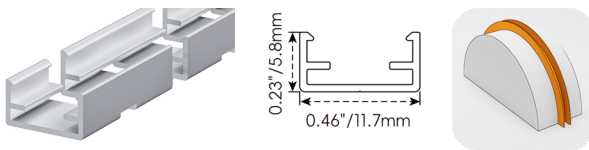

MC: Male connector,
Standard 11.81in. (300mm), 22 AWG

FC: Female connector,
Standard 11.81in. (300mm), 22 AWG

Mounting Options

NFEOS-SC-10	
Name	Straight surface channel
Material	Aluminum
Standard Length	3.28ft(1m)

NFEOS-RC-10	
Name	Straight recessed channel
Material	Aluminum
Standard Length	3.28ft(1m)

NFEOS-LBC-10	
Name	Light-block channel
Material	Aluminum
Standard Length	3.28ft(1m)

NFEOS-BC-10	
Name	Bendable surface channel
Material	Aluminum
Standard Length	3.28ft(1m)