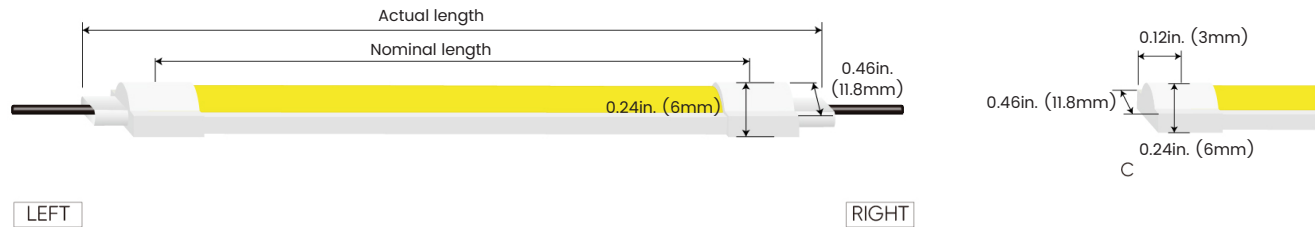

Feed Entry / End Cap Options

FT: Flush Translucent – IP65, factory-made only

FO: Flush Opaque – IP65, factory-made only

Silicone end cap – IP65, for field cuttable only

Connector Wire Options

OW: Open wire, Dry only
Standard 11.81in. (300mm), 20 AWG,
wire length customizable

MC: Male connector,
Standard 11.81in. (300mm), 22 AWG

FC: Female connector,
Standard 11.81in. (300mm), 22 AWG

Mounting Options

NFEOS-SC-10	
Name	Straight surface channel
Material	Aluminum
Standard Length	3.28ft(1m)