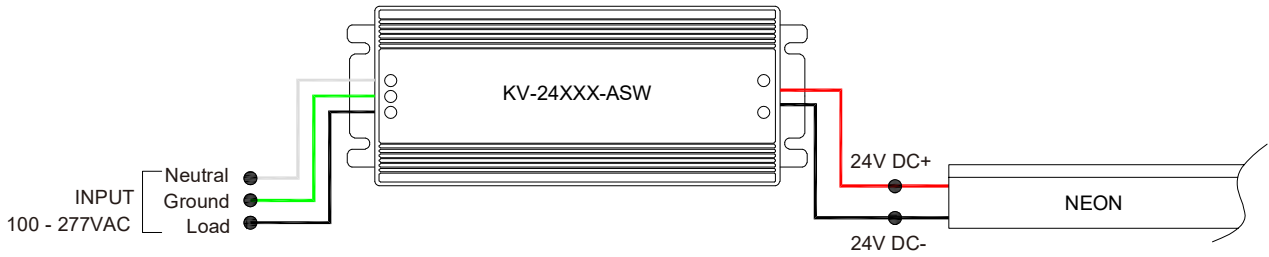

Wiring Diagram

Non-dimmable

Phase cut/Triac-dimmable

4 in 1-dimmable (0-10V/1-10V/Potentiometer/10V PWM)

5 in 1-dimmable (Triac/0-10V/1-10V/Potentiometer/10V PWM)

LINIO NEON EOS TV HE

Vertical Bending · Static White