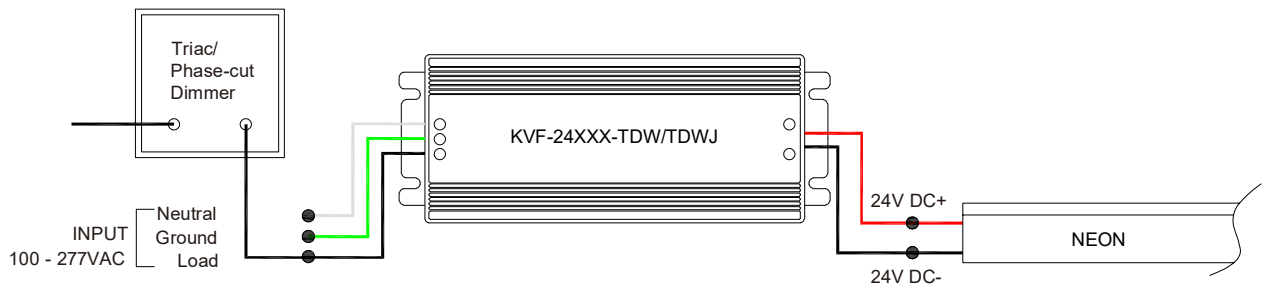

Wiring Diagram

Non-dimmable

Phase cut/Triac-dimmable

4 in 1-dimmable (0-10V/1-10V/Potentiometer/10V PWM)

5 in 1-dimmable (Triac/0-10V/1-10V/Potentiometer/10V PWM)

LINIO NEON EOS TV HE

Vertical Bending · Static White