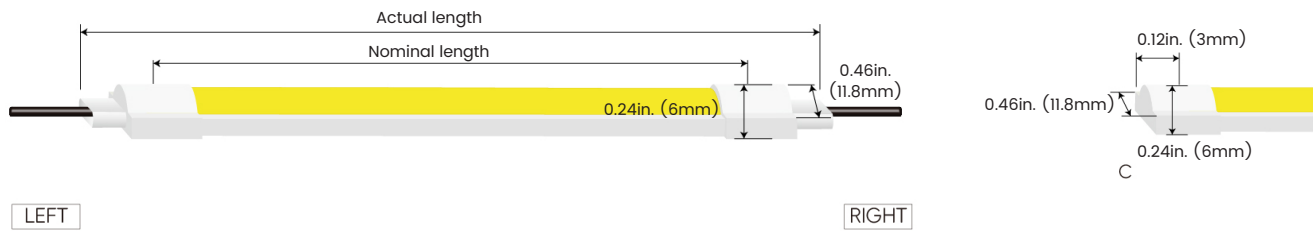

Connector Wire Options

OW: Open wire, Dry only
Standard 11.81in. (300mm), 20 AWG,
wire length customizable

MC: Male connector,
Standard 11.81in. (300mm), 22 AWG

FC: Female connector,
Standard 11.81in. (300mm), 22 AWG