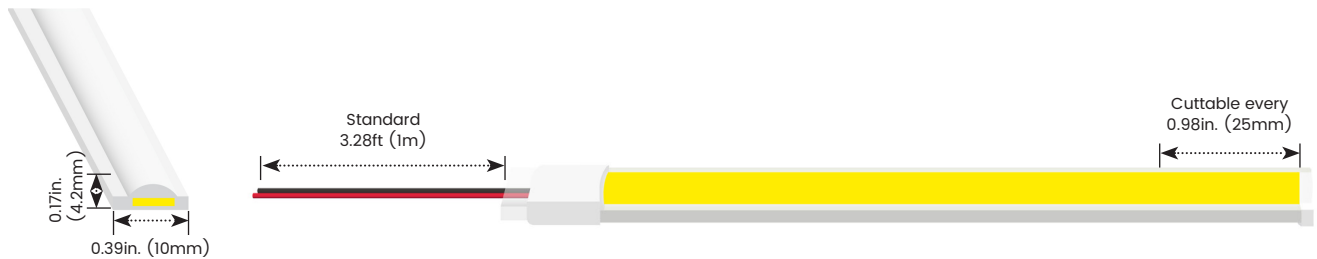

Beamever

LINIO NEON EOS TV HE

Designer's Custom Playground

Vertical Bending · Static White

Features

- Neon & tape in one hybrid design, high efficiency offers up to 1445 lumens per meter
- IP65 rated, ideal for damp location and sheltered exterior
- 5 years warranty

Applications

Under cabinets, coves, shelves, closets, millwork, furnitures, etc.

Date	Fixture type
Project name	Project phase

Bending Directions & Diameters

Dimensions

Order Code

Assembly Builder

Model	Environment	Voltage	CCT	Power	End Cap	Left Feed Entry				
LNEOSTVHE	W5-Wet (IP65)	24V-DC24V	22K-2200K	2.9-2.93W/ft	FT	Flush Translucent	F	Front	OW	Open wire 3.28ft (1m)
			27K-2700K	4.4-4.39W/ft	FO	Flush Opaque	C	Closed	MC	Male connector with 11.8in. (300mm) cable
			30K-3000K						FC	Female connector with 11.8in. (300mm)cable
			35K-3500K						NA	Only for Closed Feed Entry
			40K-4000K							
			57K-5700K							

Assembly Builder

Right Feed Entry			Length
F	Front	OW Open wire 3.28ft (1m)	Max. nominal 49.2ft (15m)
C	Closed	MC Male connector with 11.8in. (300mm) cable	*For 2.93W/ft
		FC Female connector with 11.8in. (300mm)cable	Increment 0.98in. (25mm)
		NA Only for Closed Feed Entry	

Mounting Order Code

Product Code
Please select on the Mounting Options page

*We will list the nearest actual manufacturing length on the quotation, based on your requested length.

Lumen Output (lm/ft)

CCT	2.93W/ft	4.39W/ft
■ 2200K	256	384
■ 2700K	280	421
■ 3000K	296	444
■ 3500K	293	439
■ 4000K	299	448
■ 5700K	296	444
Max. Run for Class 2*	27.3ft (8.3m)	18.2ft (5.6m)
Max. Run Supported Length	49.2ft (15m)	32.8ft (10m)