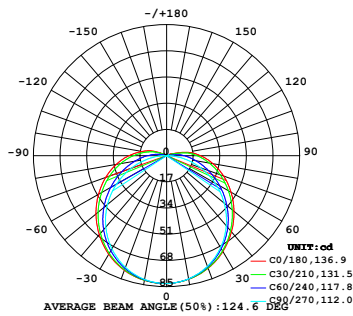

Lumen Output (lm/ft)

CCT	2.93W/ft	4.39W/ft
■ 2200K	256	384
■ 2700K	280	421
■ 3000K	296	444
■ 3500K	293	439
■ 4000K	299	448
■ 5700K	296	444
Max. Run for Class 2*	27.3ft (8.3m)	18.2ft (5.6m)
Max. Run Supported Length	49.2ft (15m)	32.8ft (10m)

*Typically installations in USA and Canada comply with Class 2 requirements

Technical Details

Efficacy	101lm/W @3000K 2.93W
CRI	Ra≥90
Beam Angle	120°
LED MacAdam	2 steps
Average Life (L80B10)	>54,000 hours
Storage Temperature	-40°F~-113°F (-40°C~ 45°C)
Operating Temperature	-40°F~-113°F (-40°C~ 45°C)

Photometry

LNEOSTVHE-W5-24V-30K-2.9-FT-F-OW-F-OW
LINIO NEON EOS TV, Vertical Bend, 3000K, 2.93W/ft

Zonal Lumen Summary

Zone	Lumen	% Fixture
0-30	64.8	21.7%
0-40	106.8	35.8%
0-60	194.3	65.2%
0-90	279.2	93.6%
0-180	298.2	100.0%