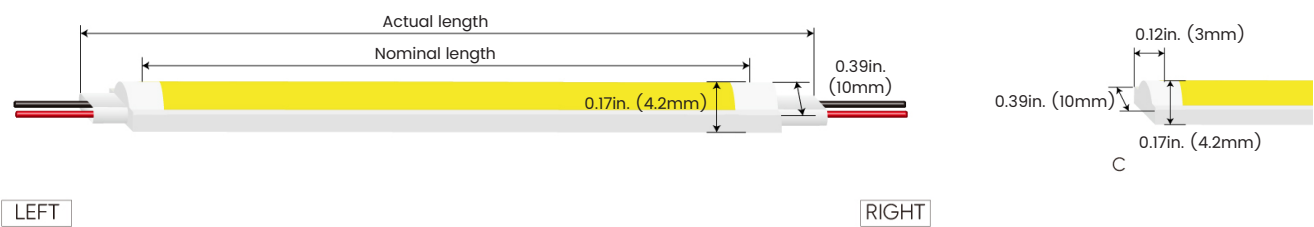

Silicone end cap – IP65, for field cuttable only