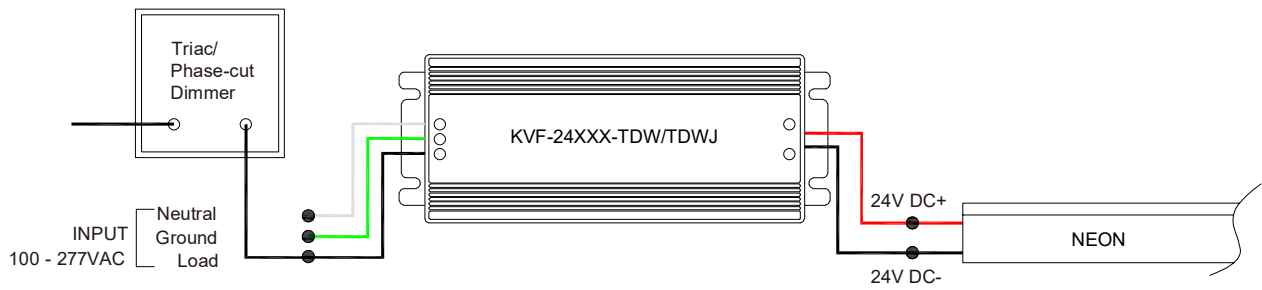

Wiring Diagram

Non-dimmable

Phase cut/Triac-dimmable

4 in 1-dimmable (0-10V/1-10V/Potentiometer/10V PWM)

5 in 1-dimmable (Triac/0-10V/1-10V/Potentiometer/10V PWM)

24V Voltage Drop & Maximum Wire Length Chart