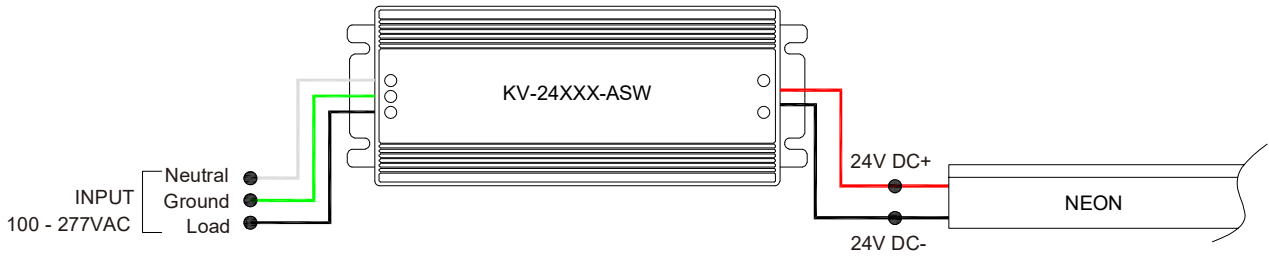

Wiring Diagram

Non-dimmable