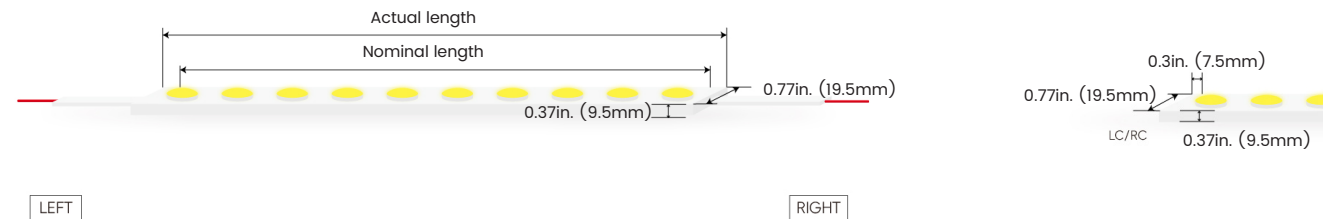

Beamever

GRAZE TV PRO

Designer's Custom Playground

Outdoor · Vertical Bending · Static White

Lumen Output (lm/ft)

CCT	30°	45°	60°	20×45°
■ 2700K	448	448	448	452
■ 3000K	478	479	479	487
■ 3500K	494	494	494	516
■ 4000K	537	537	537	483
Max. Run for Class 2*	14.6ft (4.5m)	14.6ft (4.5m)	14.6ft (4.5m)	14.6ft (4.5m)
Max. Run Supported Length	16.4ft (5m)	16.4ft (5m)	16.4ft (5m)	16.4ft (5m)

*Typically installations in USA and Canada comply with Class 2 requirements

Technical Details

Efficacy	87lm/W @3000K 30°
CRI	Ra≥90
Average Life (L80B10)	>54,000 hours
Storage Temperature	-13°F~140°F (-25°C~ 60°C)
Operating Temperature	-13°F~140°F (-25°C~ 60°C)

Feed Entry / End Cap Options

FO: Flush Opaque – IP68, factory-made only

Connector Wire Options

OW: Open wire, Dry only
Standard 11.8lin. (300mm), 20 AWG,
wire length customizable

MC: Male connector, Wet
Standard 11.8lin. (300mm), 20 AWG

FC: Female connector, Wet
Standard 11.8lin. (300mm), 20 AWG