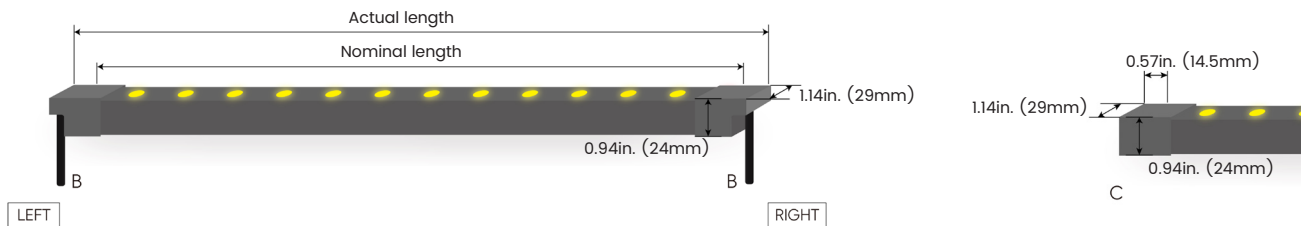

Feed Entry / End Cap Options

PEC: Plastic end cap – IP67, factory-made only

Connector Wire Options

OW: Open wire, **Dry only**
Standard 11.8lin. (300mm), 20 AWG,
wire length customizable

MC: Male connector, **Wet**
Standard 11.8lin. (300mm), 20 AWG

FC: Female connector, **Wet**
Standard 11.8lin. (300mm), 20 AWG