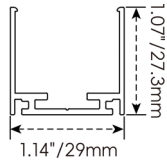

### Dimensions

### Mounting Order Code

| Right Feed Entry |        |    | Length                                      |                           |
|------------------|--------|----|---|---------------------------|
| B                | Bottom | OW | Open wire 3.28ft (1m)                       | Max. nominal 16.4ft (5m)  |
| C                | Closed | MC | Male connector with 11.81in. (300mm) cable  | Increment 9.84in. (250mm) |
|                  |        | FC | Female connector with 11.81in. (300mm)cable |                           |
|                  |        | NA | Only for Closed Feed Entry                  |                           |

### Connector Wire Options

**OW:** Open wire, **Dry only**  
 Standard 11.8lin. (300mm), 20 AWG,  
 wire length customizable

**MC:** Male connector, **Wet**  
 Standard 11.8lin. (300mm), 20 AWG

**FC:** Female connector, **Wet**  
 Standard 11.8lin. (300mm), 20 AWG

**Mounting Options**

**GD-SC**

|                 |                          |
|-----------------|--------------------------|
| Name            | Straight surface channel |
| Material        | Aluminum                 |
| Standard Length | 37.6in. (955mm)          |