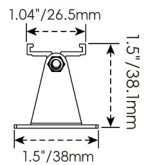

GD-AC

Name	Adjustable clip
Material	Aluminum
Standard Pkg	1pcs