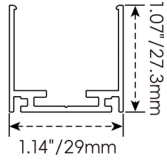

### Dimensions

### Mounting Order Code

| Right Feed Entry |        |    | Length                                      |                           |
|------------------|--------|----|---|---------------------------|
| B                | Bottom | OW | Open wire 3.28ft (1m)                       | Max. nominal 16.4ft (5m)  |
| C                | Closed | MC | Male connector with 11.81in. (300mm) cable  | Increment 9.84in. (250mm) |
|                  |        | FC | Female connector with 11.81in. (300mm)cable |                           |
|                  |        | NA | Only for Closed Feed Entry                  |                           |

### Connector Wire Options

**OW:** Open wire, **Dry only**  
 Standard 11.8lin. (300mm), 20 AWG,  
 wire length customizable

**MC:** Male connector, **Wet**  
 Standard 11.8lin. (300mm), 20 AWG

**FC:** Female connector, **Wet**  
 Standard 11.8lin. (300mm), 20 AWG

**Mounting Options**

**GD-SC**

|                 |                          |
|-----------------|--------------------------|
| Name            | Straight surface channel |
| Material        | Aluminum                 |
| Standard Length | 37.6in. (955mm)          |