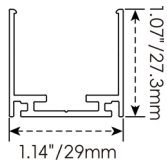

### Dimensions

### Connector Wire Options

**OW:** Open wire, **Dry only**  
 Standard 11.8lin. (300mm), 20 AWG,  
 wire length customizable

**MC:** Male connector, **Wet**  
 Standard 11.8lin. (300mm), 20 AWG

**FC:** Female connector, **Wet**  
 Standard 11.8lin. (300mm), 20 AWG

**Mounting Options**

**GD-SC**

|                 |                          |
|-----------------|--------------------------|
| Name            | Straight surface channel |
| Material        | Aluminum                 |
| Standard Length | 37.6in. (955mm)          |

**GD-BCA**

|                     |                          |
|---------------------|--------------------------|
| Name                | Straight surface channel |
| Material            | Aluminum                 |
| Standard Length     | 37.6in. (955mm)          |
| Min. Bending Radius | 11.8in. (300mm)          |