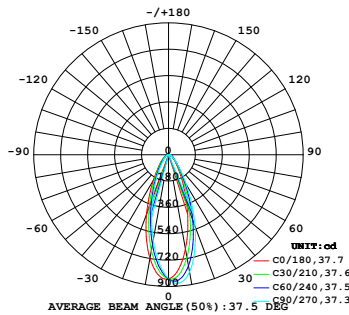

Beamever

GRAZE DUAL TW

Designer's Custom Playground

Dual Bending · Tunable White

Lumen Output (lm/ft)

CCT	15°	30°	50°	20°55°
2700K	274	274	274	274
6500K	280	280	280	280
2700K+6500K	549	549	549	549

Max. Run for Class 2* 10.9ft (3.3m) 10.9ft (3.3m) 10.9ft (3.3m) 10.9ft (3.3m)
Max. Run Supported Length 16.4ft (5m) 16.4ft (5m) 16.4ft (5m) 16.4ft (5m)

*Typically installations in USA and Canada comply with Class 2 requirements

Technical Details

Efficacy	75lm/W @2700K+6500K 30°
CRI	Ra≥80
Storage Temperature	-13°F~-104°F (-25°C~ 40°C)
Operating Temperature	-13°F~-104°F (-25°C~ 40°C)

Photometry

GD30-W7-24V-27K65K-7.3-PEC-B-OW-B-OW
GRAZE DUAL TW, Dual Bend, 30°, 2700K+6500K, 7.32W/ft

Zonal Lumen Summary

Zone	Lumen	% Fixture
0-30	352.6	64.0%
0-40	433.1	78.6%
0-60	516.1	93.7%
0-90	546.3	99.1%
0-180	551.1	100.0%