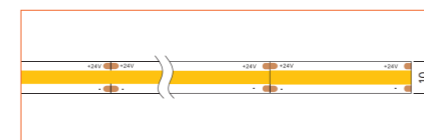

| | |
|---------------------|-------------------------|
| Length | 1m/3.28ft |
| Dimension (W*H) | 14.5*14.5mm/0.57"*0.57" |
| Max Flex Width | 12.5mm/0.49" |
| Pitch for Diffusion | 180LED/m |

*Please note that unless otherwise indicated, tape lights, extrusions and lenses will come separately and not assembled.
Standard is 1m/3.28ft per piece, other lengths can be customized.
Maximum: 2m/6.56ft per piece.

LED TAPES

HIGH EFFICACY

Ref: AERO TAPE HD

Ref: AERO TAPE HD IP54

WHITE

Ref: AERO TAPE

Ref: AERO TAPE HD

Ref: ALTA TAPE

Ref: ANNO TAPE

Ref: ANNO TAPE S

Ref: AERO TAPE IP54

Ref: AERO TAPE CC IP20

Ref: AERO TAPE CC IP65

Ref: ANNO TAPE IP67

Ref: ANNO TAPE IP54

RGB / RGBW