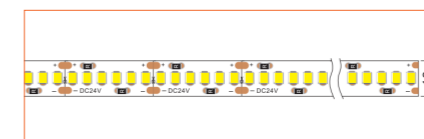

| | |
|---------------------|-------------------------|
| Length | 1m/3.28ft |
| Dimension (W*H) | 14.5*14.5mm/0.57"*0.57" |
| Max Flex Width | 12.5mm/0.49" |
| Pitch for Diffusion | 180LED/m |

*Please note that unless otherwise indicated, tape lights, extrusions and lenses will come separately and not assembled.
Standard is 1m/3.28ft per piece, other lengths can be customized.
Maximum: 2m/6.56ft per piece.

LED TAPES

HIGH EFFICACY

Ref: AERO TAPE HD

Ref: AERO TAPE HD IP54

WHITE

Ref: AERO TAPE

Ref: AERO TAPE HD

Ref: ALTA TAPE

Ref: ANNO TAPE

Ref: ANNO TAPE S

Ref: AERO TAPE IP54

Ref: AERO TAPE CC IP20

Ref: AERO TAPE CC IP65

Ref: ANNO TAPE IP67

Ref: ANNO TAPE IP54

RGB / RGBW

Ref: BELA TAPE RGBW

Ref: BELA TAPE RGBWW

Ref: ANNO TAPE RGB

Ref: ANNO TAPE RGBWW

TUNABLE WHITE / DIM TO WARM

Ref: ANNO TAPE DTW

Ref: ANNO TAPE TW

Ref: ANNO TAPE S TW