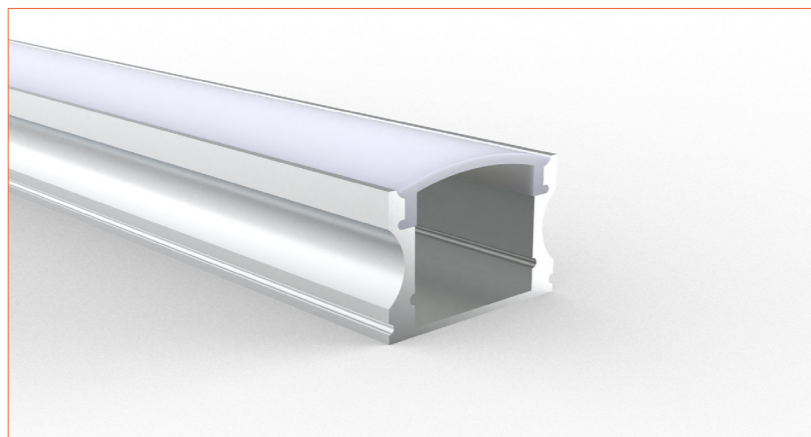

PRO PROFILE SURFACE BE1202

ACCESSORIES

Plastic End Cap

Adjustable Angle Clips

Plastic Clip

Metal Clip

TECHNICAL DRAWING

TECHNICAL DATA

| Product Options | Materials | Order Code |
|-------------------|---------------|------------|
| Aluminium Profile | AL6063-T5 | BE-AP1202 |
| Opal PC Cover | PC | BE-PC1202 |
| Plastic End Cap | PC | BE-PEC1202 |
| Clip | Steel/Plastic | BE-MC1202 |

| | |
|---------------------|-------------------------|
| Length | 1m/3.28ft |
| Dimension (W*H) | 14.5*14.5mm/0.57"*0.57" |
| Max Flex Width | 12.5mm/0.49" |
| Pitch for Diffusion | 180LED/m |

*Please note that unless otherwise indicated, tape lights, extrusions and lenses will come separately and not assembled.
Standard is 1m/3.28ft per piece, other lengths can be customized.
Maximum: 2m/6.56ft per piece.