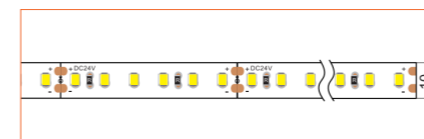

| | |
|---------------------|-------------------------|
| Length | 1m/3.28ft |
| Dimension (W*H) | 14.5*14.5mm/0.57"*0.57" |
| Max Flex Width | 12.5mm/0.49" |
| Pitch for Diffusion | 180LED/m |

*Please note that unless otherwise indicated, tape lights, extrusions and lenses will come separately and not assembled.
Standard is 1m/3.28ft per piece, other lengths can be customized.
Maximum: 2m/6.56ft per piece.

LED TAPES

HIGH EFFICACY

Ref: AERO TAPE HD

Ref: AERO TAPE HD IP54

WHITE

Ref: AERO TAPE

Ref: AERO TAPE HD

Ref: ALTA TAPE

Ref: ANNO TAPE

Ref: ANNO TAPE S

Ref: AERO TAPE IP54

Ref: AERO TAPE CC IP20

Ref: AERO TAPE CC IP65

Ref: ANNO TAPE IP67

Ref: ANNO TAPE IP54

RGB / RGBW

Ref: BELA TAPE RGBW

Ref: BELA TAPE RGBWW

Ref: ANNO TAPE RGB

Ref: ANNO TAPE RGBWW

TUNABLE WHITE / DIM TO WARM

Ref: ANNO TAPE DTW

Ref: ANNO TAPE TW

Ref: ANNO TAPE S TW