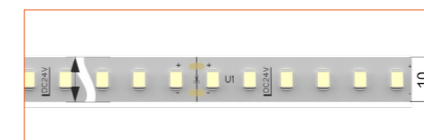

LED TAPES

HIGH EFFICACY

Ref: AERO TAPE HD

Ref: AERO TAPE HD IP54

WHITE

Ref: AERO TAPE

Ref: AERO TAPE HD

Ref: ALTA TAPE

Ref: ANNO TAPE

Ref: ANNO TAPE S

Ref: AERO TAPE IP54

Ref: AERO TAPE CC IP20

Ref: AERO TAPE CC IP65

Ref: ANNO TAPE IP67

Ref: ANNO TAPE IP54

RGB / RGBW

Ref: BELA TAPE RGBW

Ref: BELA TAPE RGBWW

Ref: ANNO TAPE RGB

Ref: ANNO TAPE RGBWW

TUNABLE WHITE / DIM TO WARM

Ref: ANNO TAPE DTW

Ref: ANNO TAPE TW

Ref: ANNO TAPE S TW