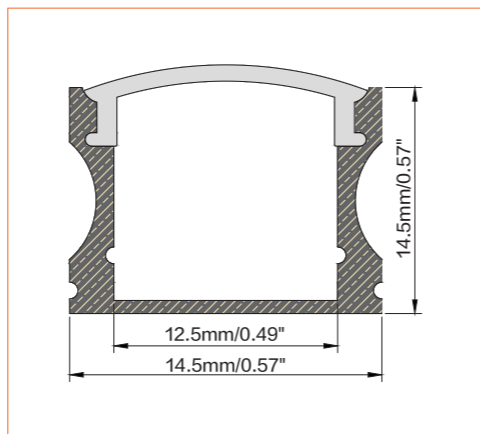

PRO PROFILE SURFACE BE1202

ACCESSORIES

Plastic End Cap

Adjustable Angle Clips

Plastic Clip

Metal Clip

TECHNICAL DRAWING

TECHNICAL DATA

| | |
|---------------------|-------------------------|
| Length | 1m/3.28ft |
| Dimension (W*H) | 14.5*14.5mm/0.57"*0.57" |
| Max Flex Width | 12.5mm/0.49" |
| Pitch for Diffusion | 180LED/m |

*Please note that unless otherwise indicated, tape lights, extrusions and lenses will come separately and not assembled.
Standard is 1m/3.28ft per piece, other lengths can be customized.
Maximum: 2m/6.56ft per piece.