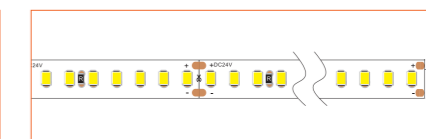

| | |
|---------------------|-------------------------|
| Length | 1m/3.28ft |
| Dimension (W*H) | 14.5*14.5mm/0.57"*0.57" |
| Max Flex Width | 12.5mm/0.49" |
| Pitch for Diffusion | 180LED/m |

*Please note that unless otherwise indicated, tape lights, extrusions and lenses will come separately and not assembled.
Standard is 1m/3.28ft per piece, other lengths can be customized.
Maximum: 2m/6.56ft per piece.

LED TAPES

HIGH EFFICACY

Ref: AERO TAPE HD

Ref: AERO TAPE HD IP54

WHITE

Ref: AERO TAPE

Ref: AERO TAPE HD

Ref: ALTA TAPE

Ref: ANNO TAPE

Ref: ANNO TAPE S

Ref: AERO TAPE IP54

Ref: AERO TAPE CC IP20

Ref: AERO TAPE CC IP65

Ref: ANNO TAPE IP67

Ref: ANNO TAPE IP54

RGB / RGBW