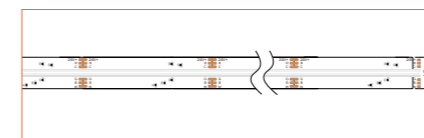

| | |
|---------------------|-------------------------|
| Length | 1m/3.28ft |
| Dimension (W*H) | 14.5*14.5mm/0.57"*0.57" |
| Max Flex Width | 12.5mm/0.49" |
| Pitch for Diffusion | 180LED/m |

*Please note that unless otherwise indicated, tape lights, extrusions and lenses will come separately and not assembled.
Standard is 1m/3.28ft per piece, other lengths can be customized.
Maximum: 2m/6.56ft per piece.

Ref: ANNO TAPE

Ref: ANNO TAPE S

Ref: AERO TAPE IP54

Ref: AERO TAPE CC IP20

Ref: AERO TAPE CC IP65

Ref: ANNO TAPE IP67

Ref: ANNO TAPE IP54

RGB / RGBW

Ref: BELA TAPE RGBW

Ref: BELA TAPE RGBWW

Ref: ANNO TAPE RGB

Ref: ANNO TAPE RGBWW

TUNABLE WHITE / DIM TO WARM

Ref: ANNO TAPE DTW

Ref: ANNO TAPE TW

Ref: ANNO TAPE S TW