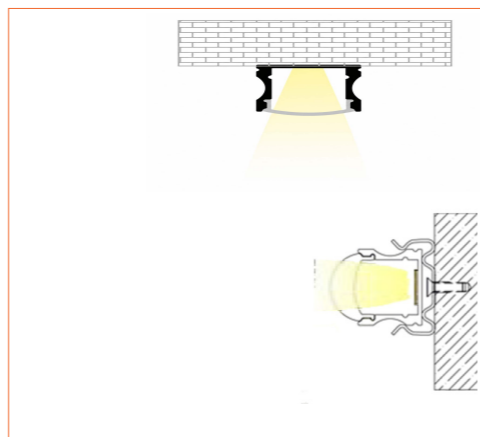

PRO PROFILE SURFACE BE1202

ACCESSORIES

Plastic End Cap

Adjustable Angle Clips

Plastic Clip

Metal Clip

TECHNICAL DRAWING

TECHNICAL DATA

| Product Options | Materials | Order Code |
|-------------------|---------------|------------|
| Aluminium Profile | AL6063-T5 | BE-AP1202 |
| Opal PC Cover | PC | BE-PC1202 |
| Plastic End Cap | PC | BE-PEC1202 |
| Clip | Steel/Plastic | BE-MC1202 |

| | |
|---------------------|-------------------------|
| Length | 1m/3.28ft |
| Dimension (W*H) | 14.5*14.5mm/0.57"*0.57" |
| Max Flex Width | 12.5mm/0.49" |
| Pitch for Diffusion | 180LED/m |

*Please note that unless otherwise indicated, tape lights, extrusions and lenses will come separately and not assembled.
Standard is 1m/3.28ft per piece, other lengths can be customized.
Maximum: 2m/6.56ft per piece.