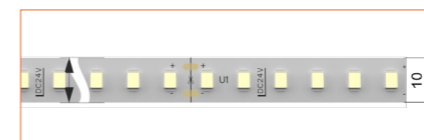

| | |
|---------------------|-------------------------|
| Length | 1m/3.28ft |
| Dimension (W*H) | 14.5*14.5mm/0.57"*0.57" |
| Max Flex Width | 12.5mm/0.49" |
| Pitch for Diffusion | 180LED/m |

*Please note that unless otherwise indicated, tape lights, extrusions and lenses will come separately and not assembled.
Standard is 1m/3.28ft per piece, other lengths can be customized.
Maximum: 2m/6.56ft per piece.

LED TAPES

HIGH EFFICACY

Ref: AERO TAPE HD

Ref: AERO TAPE HD IP54

WHITE

Ref: AERO TAPE

Ref: AERO TAPE HD

Ref: ALTA TAPE

Ref: ANNO TAPE

Ref: ANNO TAPE S

Ref: AERO TAPE IP54

Ref: AERO TAPE CC IP20

Ref: AERO TAPE CC IP65

Ref: ANNO TAPE IP67

Ref: ANNO TAPE IP54

RGB / RGBW