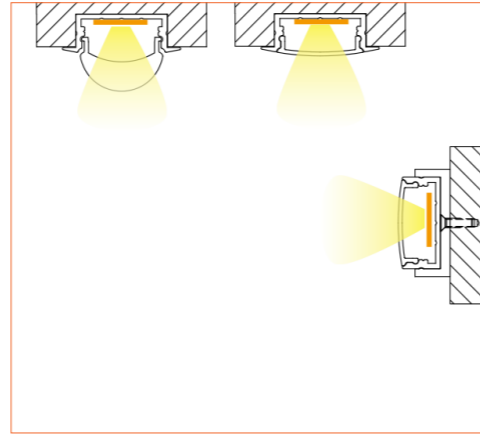

PRO PROFILE SURFACE BE1205

ACCESSORIES

Plastic End Cap

Adjustable Angle Clips

Plastic Clip

Metal Clip

TECHNICAL DRAWING

TECHNICAL DATA

Product Options	Materials	Order Code		
Aluminium Profile	AL6063-T5	BE-AP1205	Length	2m/6.56ft
Opal PC Cover	PC	BE-PC1205	Dimension (W*H)	17.3*7mm/0.68"*0.28"
Plastic End Cap	/	BE-PEC1205	Max Flex Width	12.5mm/0.49"
Metal Clip	/	BE-MC1205	Pitch for Diffusion	240LED/m

*Please note that unless otherwise indicated, tape lights, extrusions and lenses will come separately and not assembled.
Standard is 1m/3.28ft per piece, other lengths can be customized.
Maximum: 2m/6.56ft per piece.