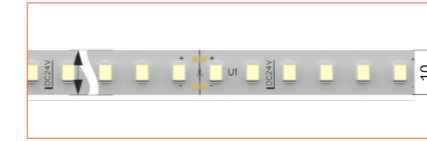

LED TAPES

HIGH EFFICACY

Ref: AERO TAPE HD

Ref: AERO TAPE HD IP54

WHITE

Ref: AERO TAPE

Ref: AERO TAPE HD

Ref: ALTA TAPE

Ref: ANNO TAPE

Ref: ANNO TAPE S

Ref: AERO TAPE IP54

Ref: AERO TAPE CC IP20

Ref: AERO TAPE CC IP65

Ref: ANNO TAPE IP67

Ref: ANNO TAPE IP54

RGB / RGBW

Ref: BELA TAPE RGBW

Ref: BELA TAPE RGBWW

Ref: ANNO TAPE RGB

Ref: ANNO TAPE RGBWW

TUNABLE WHITE / DIM TO WARM

Ref: ANNO TAPE DTW

Ref: ANNO TAPE TW

Ref: ANNO TAPE S TW