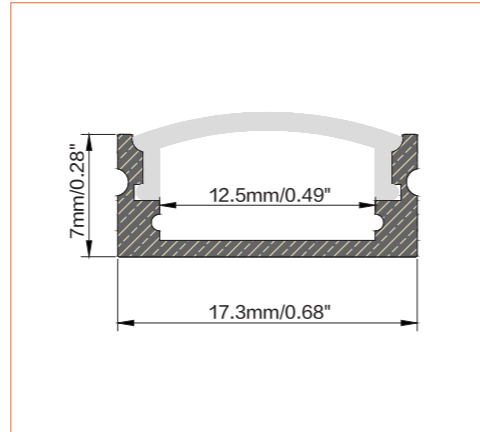

PRO PROFILE SURFACE BE1205

ACCESSORIES

Plastic End Cap

Adjustable Angle Clips

Plastic Clip

Metal Clip

TECHNICAL DRAWING

TECHNICAL DATA

Product Options	Materials	Order Code		
Aluminium Profile	AL6063-T5	BE-AP1205	Length	2m/6.56ft
Opal PC Cover	PC	BE-PC1205	Dimension (W*H)	17.3*7mm/0.68"*0.28"
Plastic End Cap	/	BE-PEC1205	Max Flex Width	12.5mm/0.49"
Metal Clip	/	BE-MC1205	Pitch for Diffusion	240LED/m

*Please note that unless otherwise indicated, tape lights, extrusions and lenses will come separately and not assembled.
Standard is 1m/3.28ft per piece, other lengths can be customized.
Maximum: 2m/6.56ft per piece.