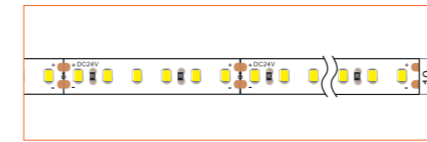

*Please note that unless otherwise indicated, tape lights, extrusions and lenses will come separately and not assembled.
Standard is 1m/3.28ft per piece, other lengths can be customized.
Maximum: 2m/6.56ft per piece.

LED TAPES

HIGH EFFICACY

Ref: AERO TAPE HD

Ref: AERO TAPE HD IP54

WHITE

Ref: AERO TAPE

Ref: AERO TAPE HD

Ref: ALTA TAPE

Ref: ANNO TAPE

Ref: ANNO TAPE S

Ref: AERO TAPE IP54

Ref: AERO TAPE CC IP20

Ref: AERO TAPE CC IP65

Ref: ANNO TAPE IP67

Ref: ANNO TAPE IP54

RGB / RGBW

Ref: BELA TAPE RGBW

Ref: BELA TAPE RGBWW

Ref: ANNO TAPE RGB

Ref: ANNO TAPE RGBWW

TUNABLE WHITE / DIM TO WARM

Ref: ANNO TAPE DTW

Ref: ANNO TAPE TW

Ref: ANNO TAPE S TW