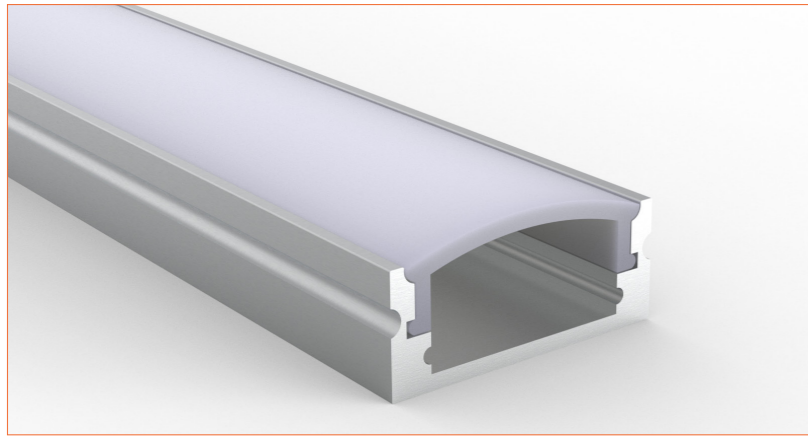

PRO PROFILE SURFACE BE1205

ACCESSORIES

Plastic End Cap

Adjustable Angle Clips

Plastic Clip

Metal Clip

TECHNICAL DRAWING

TECHNICAL DATA

Product Options	Materials	Order Code		
Aluminium Profile	AL6063-T5	BE-AP1205	Length	2m/6.56ft
Opal PC Cover	PC	BE-PC1205	Dimension (W*H)	17.3*7mm/0.68"*0.28"
Plastic End Cap	/	BE-PEC1205	Max Flex Width	12.5mm/0.49"
Metal Clip	/	BE-MC1205	Pitch for Diffusion	240LED/m

*Please note that unless otherwise indicated, tape lights, extrusions and lenses will come separately and not assembled.
Standard is 1m/3.28ft per piece, other lengths can be customized.
Maximum: 2m/6.56ft per piece.