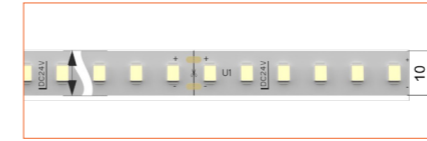

Product Options	Materials	Order Code		
Aluminium Profile	AL6063-T5	BE-AP1205	Length	2m/6.56ft
Opal PC Cover	PC	BE-PC1205	Dimension (W*H)	17.3*7mm/0.68"*0.28"
Plastic End Cap	/	BE-PEC1205	Max Flex Width	12.5mm/0.49"
Metal Clip	/	BE-MC1205	Pitch for Diffusion	240LED/m

*Please note that unless otherwise indicated, tape lights, extrusions and lenses will come separately and not assembled.
Standard is 1m/3.28ft per piece, other lengths can be customized.
Maximum: 2m/6.56ft per piece.

LED TAPES

HIGH EFFICACY

Ref: AERO TAPE HD

Ref: AERO TAPE HD IP54

WHITE

Ref: AERO TAPE

Ref: AERO TAPE HD

Ref: ALTA TAPE

Ref: ANNO TAPE

Ref: ANNO TAPE S

Ref: AERO TAPE IP54

Ref: AERO TAPE CC IP20

Ref: AERO TAPE CC IP65

Ref: ANNO TAPE IP67

Ref: ANNO TAPE IP54

RGB / RGBW