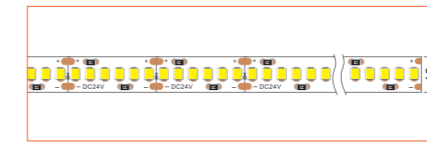

Ref: AERO TAPE HD