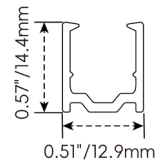

Silicone end cap – IP67, for field cuttable only

Connector Wire Options

OW: Open wire, **Dry only**
Standard 11.81in. (300mm), 20 AWG,
wire length customizable

MC: Male connector, **Wet**
Standard 11.81in. (300mm), 20 AWG

FC: Female connector, **Wet**
Standard 11.81in. (300mm), 20 AWG

Mounting Options

NF1010-SC

Name	Straight surface channel
Material	Aluminum
Standard Length	3.28ft (1m)

NF1010-BC

Name	Bendable surface channel
Material	Stainless Steel
Standard Length	3.28ft (1m)
Min. Bending Radius	1.97in. (50mm)
*Not suitable for upside-down installation	

NF1010-MC

Name	Mud-in channel
Material	Aluminum
Standard Length	3.28ft (1m)

NF1010-IC

Name	Inside corner channel
Material	Aluminum
Standard Length	3.28ft (1m)

NF1010-OC

Name	Outside corner channel
Material	Aluminum
Standard Length	3.28ft (1m)

NF1010-SBC

Name	Skirting board channel
Material	Aluminum
Standard Length	3.28ft (1m)

NF1010-PC

Name	PC channel
Material	PC
Standard Length	3.28ft (1m)

NF1010-BPC

Name	Bendable PC channel
Material	PC
Standard Length	3.28ft (1m)