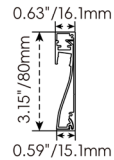

Silicone end cap – IP67, for field cuttable only

Connector Wire Options

OW: Open wire, **Dry only**
Standard 11.81in. (300mm), 20 AWG,
wire length customizable

MC: Male connector, **Wet**
Standard 11.81in. (300mm), 20 AWG

FC: Female connector, **Wet**
Standard 11.81in. (300mm), 20 AWG

Mounting Options

NF1010-SC

Name	Straight surface channel
Material	Aluminum
Standard Length	3.28ft (1m)

NF1010-BC

Name	Bendable surface channel
Material	Stainless Steel
Standard Length	3.28ft (1m)
Min. Bending Radius	1.97in. (50mm)
*Not suitable for upside-down installation	

NF1010-MC

Name	Mud-in channel
Material	Aluminum
Standard Length	3.28ft (1m)

NF1010-IC

Name	Inside corner channel
Material	Aluminum
Standard Length	3.28ft (1m)

NF1010-OC

Name	Outside corner channel
Material	Aluminum
Standard Length	3.28ft (1m)

NF1010-SBC

Name	Skirting board channel
Material	Aluminum
Standard Length	3.28ft (1m)

NF1010-PC

Name	PC channel
Material	PC
Standard Length	3.28ft (1m)

NF1010-BPC

Name	Bendable PC channel
Material	PC
Standard Length	3.28ft (1m)