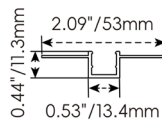

Silicone end cap – IP67, for field cuttable only

Connector Wire Options

OW: Open wire, **Dry only**
Standard 11.81in. (300mm), 20 AWG,
wire length customizable

MC: Male connector, **Wet**
Standard 11.81in. (300mm), 20 AWG

FC: Female connector, **Wet**
Standard 11.81in. (300mm), 20 AWG

Mounting Options

NF1010-SC

Name	Straight surface channel
Material	Aluminum
Standard Length	3.28ft (1m)

NF1010-BC

Name	Bendable surface channel
Material	Stainless Steel
Standard Length	3.28ft (1m)
Min. Bending Radius	1.97in. (50mm)
*Not suitable for upside-down installation	

NF1010-MC

Name	Mud-in channel
Material	Aluminum
Standard Length	3.28ft (1m)

NF1010-IC

Name	Inside corner channel
Material	Aluminum
Standard Length	3.28ft (1m)

NF1010-OC

Name	Outside corner channel
Material	Aluminum
Standard Length	3.28ft (1m)

NF1010-SBC

Name	Skirting board channel
Material	Aluminum
Standard Length	3.28ft (1m)

NF1010-PC

Name	PC channel
Material	PC
Standard Length	3.28ft (1m)

NF1010-BPC

Name	Bendable PC channel
Material	PC
Standard Length	3.28ft (1m)