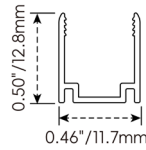

Assembly Builder

Assembly Builder

Right Feed Entry			Length	
F Front	OW Open wire	3.28ft (1m)	Max. nominal	32.8ft (10m)
B Bottom	MC Male connector with 11.8in. (300mm) cable		Increment	1.64in. (41.7mm)
S Side	FC Female connector with 11.8in. (300mm)cable			
C Closed	NA Only for Closed Feed Entry			

Silicone end cap – IP67, for field cuttable only

Connector Wire Options

OW: Open wire, **Dry only**
Standard 11.81in. (300mm), 20 AWG,
wire length customizable

MC: Male connector, **Wet**
Standard 11.81in. (300mm), 20 AWG

FC: Female connector, **Wet**
Standard 11.81in. (300mm), 20 AWG

Mounting Options

NF1010-SC

Name	Straight surface channel
Material	Aluminum
Standard Length	3.28ft (1m)

NF1010-BC

Name	Bendable surface channel
Material	Stainless Steel
Standard Length	3.28ft (1m)
Min. Bending Radius	1.97in. (50mm)
*Not suitable for upside-down installation	

NF1010-MC

Name	Mud-in channel
Material	Aluminum
Standard Length	3.28ft (1m)

NF1010-IC

Name	Inside corner channel
Material	Aluminum
Standard Length	3.28ft (1m)

NF1010-OC

Name	Outside corner channel
Material	Aluminum
Standard Length	3.28ft (1m)