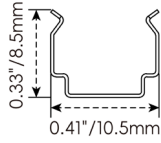

FC: Female connector, **Wet**
Standard 11.81in. (300mm), 20 AWG

Mounting Options

NF1010-SC

Name	Straight surface channel
Material	Aluminum
Standard Length	3.28ft (1m)

NF1010-BC

Name	Bendable surface channel
Material	Stainless Steel
Standard Length	3.28ft (1m)
Min. Bending Radius	1.97in. (50mm)
*Not suitable for upside-down installation	

NF1010-SBC

Name	Skirting board channel
Material	Aluminum
Standard Length	3.28ft (1m)

NF1010-PC

Name	PC channel
Material	PC
Standard Length	3.28ft (1m)

NF1010-BPC

Name	Bendable PC channel
Material	PC
Standard Length	3.28ft (1m)

Beamever

LINIO NEON 1010X 3S TV TW

Designer's Custom Playground

Outdoor · Vertical Bending · Tunable White

Mounting Options

NF1010-CL

Name	Mounting clip
Material	Aluminum
Standard Length	0.98in. (25mm)

NF1010-CLS

Name	Mounting clip
Material	Stainless Steel
Standard Length	0.28in. (7mm)
*Not suitable for upside-down installation	

Silicone End Caps (Optional, purchase for extra)

NF1010-SEC-C
Silicone closed end cap