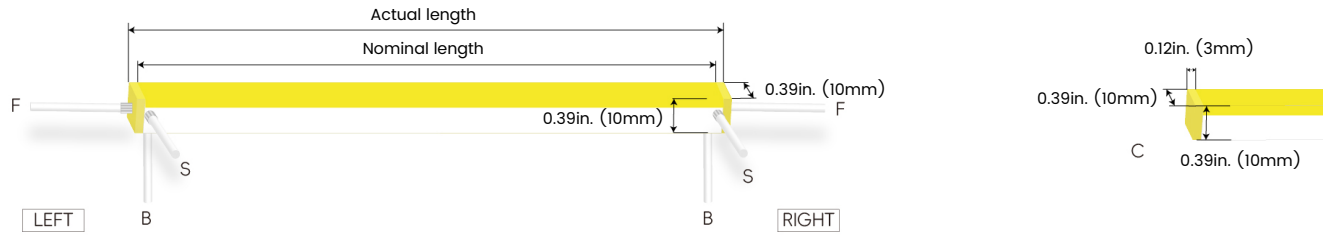

Beamever

LINIO NEON 1010X 3S TV TW

Designer's Custom Playground

Outdoor · Vertical Bending · Tunable White

Feed Entry / End Cap Options

FT: Flush Translucent – IP68, factory-made only