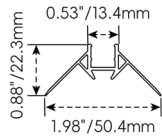

Silicone end cap – IP67, for field cuttable only

Connector Wire Options

OW: Open wire, **Dry only**
Standard 11.81in. (300mm), 20 AWG,
wire length customizable

MC: Male connector, **Wet**
Standard 11.81in. (300mm), 20 AWG

FC: Female connector, **Wet**
Standard 11.81in. (300mm), 20 AWG

Mounting Options

NF1010-SC

Name	Straight surface channel
Material	Aluminum
Standard Length	3.28ft (1m)

NF1010-BC

Name	Bendable surface channel
Material	Stainless Steel
Standard Length	3.28ft (1m)
Min. Bending Radius	1.97in. (50mm)
*Not suitable for upside-down installation	

NF1010-MC

Name	Mud-in channel
Material	Aluminum
Standard Length	3.28ft (1m)

NF1010-IC

Name	Inside corner channel
Material	Aluminum
Standard Length	3.28ft (1m)

NF1010-OC

Name	Outside corner channel
Material	Aluminum
Standard Length	3.28ft (1m)

NF1010-SBC

Name	Skirting board channel
Material	Aluminum
Standard Length	3.28ft (1m)

NF1010-PC

Name	PC channel
Material	PC
Standard Length	3.28ft (1m)

NF1010-BPC

Name	Bendable PC channel
Material	PC
Standard Length	3.28ft (1m)