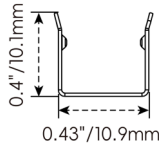

Silicone end cap – IP67, for field cuttable only

Connector Wire Options

OW: Open wire, **Dry only**
Standard 11.81in. (300mm), 20 AWG,
wire length customizable

MC: Male connector, **Wet**
Standard 11.81in. (300mm), 20 AWG

FC: Female connector, **Wet**
Standard 11.81in. (300mm), 20 AWG

Mounting Options

NF1010-SC

Name	Straight surface channel
Material	Aluminum
Standard Length	3.28ft (1m)

NF1010-BC

Name	Bendable surface channel
Material	Stainless Steel
Standard Length	3.28ft (1m)
Min. Bending Radius	1.97in. (50mm)
*Not suitable for upside-down installation	