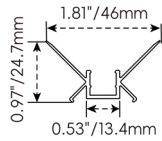

Silicone end cap – IP67, for field cuttable only

Connector Wire Options

OW: Open wire, **Dry only**
Standard 11.81in. (300mm), 20 AWG,
wire length customizable

MC: Male connector, **Wet**
Standard 11.81in. (300mm), 20 AWG

FC: Female connector, **Wet**
Standard 11.81in. (300mm), 20 AWG

Mounting Options

NF1010-SC

Name	Straight surface channel
Material	Aluminum
Standard Length	3.28ft (1m)

NF1010-BC

Name	Bendable surface channel
Material	Stainless Steel
Standard Length	3.28ft (1m)
Min. Bending Radius	1.97in. (50mm)
*Not suitable for upside-down installation	

NF1010-MC

Name	Mud-in channel
Material	Aluminum
Standard Length	3.28ft (1m)

NF1010-IC

Name	Inside corner channel
Material	Aluminum
Standard Length	3.28ft (1m)

NF1010-OC

Name	Outside corner channel
Material	Aluminum
Standard Length	3.28ft (1m)

NF1010-SBC

Name	Skirting board channel
Material	Aluminum
Standard Length	3.28ft (1m)

NF1010-PC

Name	PC channel
Material	PC
Standard Length	3.28ft (1m)

NF1010-BPC

Name	Bendable PC channel
Material	PC
Standard Length	3.28ft (1m)