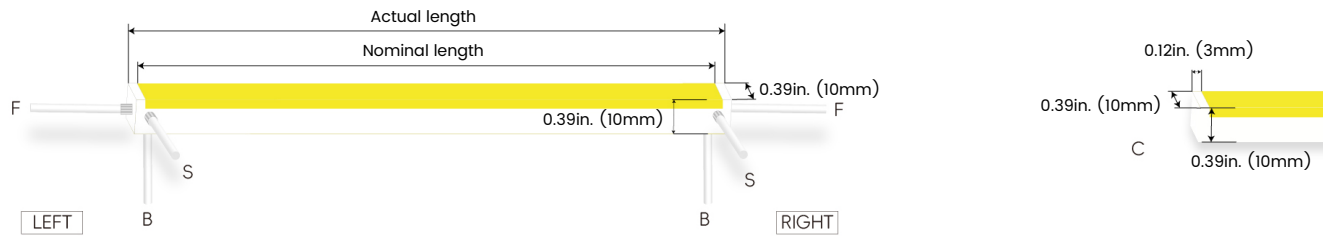

Silicone end cap – IP67, for field cuttable only

Connector Wire Options

OW: Open wire, **Dry only**
Standard 11.81in. (300mm), 20 AWG,
wire length customizable

MC: Male connector, **Wet**
Standard 11.81in. (300mm), 20 AWG

FC: Female connector, **Wet**
Standard 11.81in. (300mm), 20 AWG

Mounting Options

NF1010-SC

Name	Straight surface channel
Material	Aluminum
Standard Length	3.28ft (1m)

NF1010-BC

Name	Bendable surface channel
Material	Stainless Steel
Standard Length	3.28ft (1m)
Min. Bending Radius	1.97in. (50mm)
*Not suitable for upside-down installation	