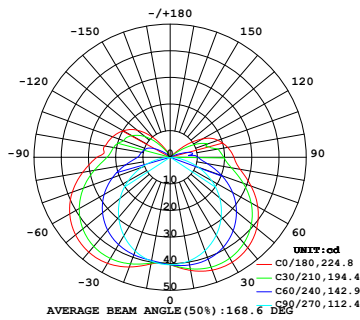

Lumen Output (lm/ft)

CCT	3.54W/ft
■ 2700K	116
■ 5300K	119
■ 2700K+5300K	235

Max. Run for Class 2* 22.6ft (6.9m)

Max. Run Supported Length 32.8ft (10m)

*Typically installations in USA and Canada comply with Class 2 requirements

Technical Details

Efficacy	66lm/W @2700K+5300K 3.54W
CRI	Ra≥90
Beam Angle	160°(3-sides emitting)
LED MacAdam	3 steps
Average Life (L70B10)	>43,000 hours
Storage Temperature	-40°F~-149°F (-40°C~ 65°C)
Operating Temperature	-40°F~-149°F (-40°C~ 65°C)

Photometry

LN1010X3STV-W8-24V-27K53K-3.5-FT-F-OW-F-OW

LINIO NEON 1010X 3S TV TW, Vertical Bend, 2700K+5300K, 3.54W/ft

Zonal Lumen Summary

Zone	Lumen	% Fixture
0-30	34.6	14.7%
0-40	59.5	25.3%
0-60	117.9	50.1%
0-90	187.5	79.7%
0-180	235.3	100.0%