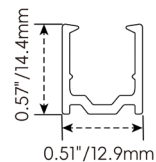

FC: Female connector, **Wet**
Standard 11.81in. (300mm), 20 AWG

Mounting Options

NF1010-SC

Name	Straight surface channel
Material	Aluminum
Standard Length	3.28ft (1m)

NF1010-BC

Name	Bendable surface channel
Material	Stainless Steel
Standard Length	3.28ft (1m)
Min. Bending Radius	1.97in. (50mm)
*Not suitable for upside-down installation	

NF1010-MC

Name	Mud-in channel
Material	Aluminum
Standard Length	3.28ft (1m)

NF1010-IC

Name	Inside corner channel
Material	Aluminum
Standard Length	3.28ft (1m)

NF1010-OC

Name	Outside corner channel
Material	Aluminum
Standard Length	3.28ft (1m)

NF1010-SBC

Name	Skirting board channel
Material	Aluminum
Standard Length	3.28ft (1m)

NF1010-PC

Name	PC channel
Material	PC
Standard Length	3.28ft (1m)

NF1010-BPC

Name	Bendable PC channel
Material	PC
Standard Length	3.28ft (1m)