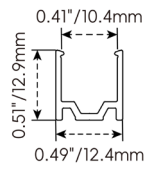

Beamever

LINIO NEON 1010X 3S TV TW

Designer's Custom Playground

Outdoor · Vertical Bending · Tunable White

Mounting Options

NF1010-CL

Name	Mounting clip
Material	Aluminum
Standard Length	0.98in. (25mm)