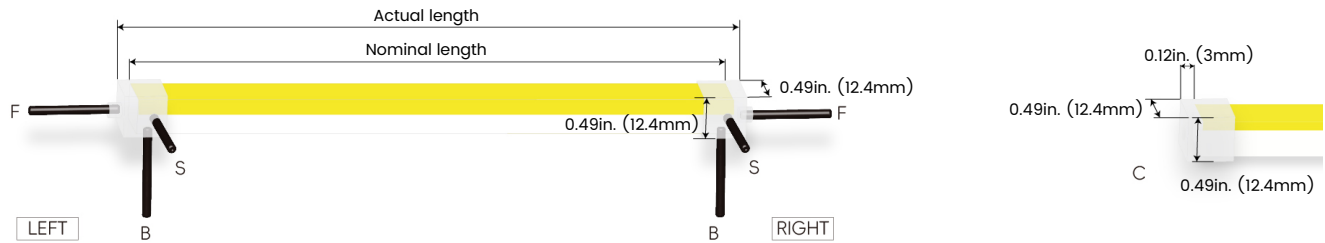

Silicone end cap – IP67, for field cuttable only

Connector Wire Options

OW: Open wire, **Dry only**
Standard 11.81in. (300mm), 20 AWG,
wire length customizable

MC: Male connector, **Wet**
Standard 11.81in. (300mm), 20 AWG

FC: Female connector, **Wet**
Standard 11.81in. (300mm), 20 AWG

Mounting Options

NF1010-SC

Name	Straight surface channel
Material	Aluminum
Standard Length	3.28ft (1m)

NF1010-BC

Name	Bendable surface channel
Material	Stainless Steel
Standard Length	3.28ft (1m)
Min. Bending Radius	1.97in. (50mm)
*Not suitable for upside-down installation	