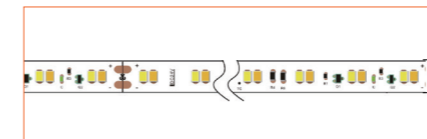

Ref: NOVA TAPE

Ref: NOVA TAPE S

Ref: AERO TAPE IP54

Ref: AERO TAPE CC IP20

Ref: AERO TAPE CC IP65

RGB / RGBW

Ref: NOVA TAPE RGB

TUNABLE WHITE / DIM TO WARM

Ref: NOVA TAPE DTW

Ref: NOVA TAPE TW

Ref: NOVA TAPE S TW

Ref: AERO TAPE TW