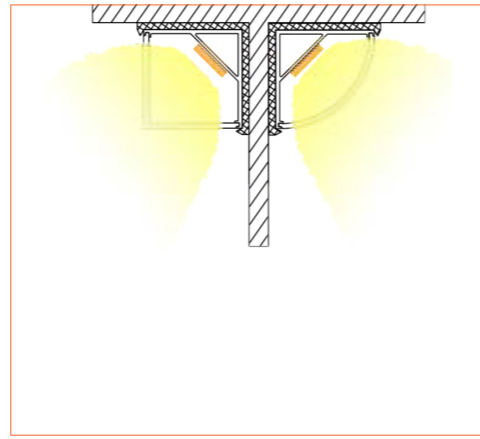

PRO PROFILE SURFACE BE1002

ACCESSORIES

Plastic End Cap

Metal Clip

Plastic Clip

TECHNICAL DRAWING

TECHNICAL DATA

Product Options	Materials	Order Code		
Aluminium Profile	AL6063-T5	BE-AP1002	Length	2m/6.56ft
Opal PC Cover	PC	BE-PC1002	Dimension (W*H)	16*16mm/0.62"*0.62"
Plastic End Cap	/	BE-PEC1002	Max Flex Width	10.5mm/0.41"
Metal Clip	/	BE-MC1002	Pitch for Diffusion	180LED/m

*Please note that unless otherwise indicated, tape lights, extrusions and lenses will come separately and not assembled.
Standard is 1m/3.28ft per piece, other lengths can be customized.
Maximum: 2m/6.56ft per piece.