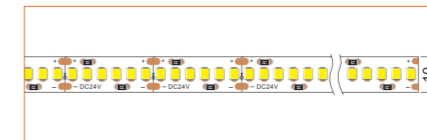

*Please note that unless otherwise indicated, tape lights, extrusions and lenses will come separately and not assembled.
Standard is 1m/3.28ft per piece, other lengths can be customized.
Maximum: 2m/6.56ft per piece.

LED TAPES

HIGH EFFICACY

Ref: AERO TAPE HD

Ref: AERO TAPE HD IP54

WHITE

Ref: AERO TAPE

Ref: AERO TAPE HD

Ref: ALTA TAPE

Ref: NOVA TAPE

Ref: NOVA TAPE S

Ref: AERO TAPE IP54

Ref: AERO TAPE CC IP20

Ref: AERO TAPE CC IP65

RGB / RGBW

Ref: NOVA TAPE RGB

TUNABLE WHITE / DIM TO WARM