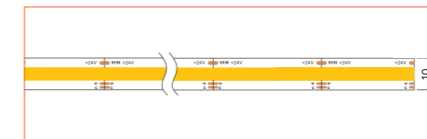

Ref: NOVA TAPE

Ref: NOVA TAPE S

Ref: AERO TAPE IP54

Ref: AERO TAPE CC IP20

Ref: AERO TAPE CC IP65

RGB / RGBW

Ref: NOVA TAPE RGB

TUNABLE WHITE / DIM TO WARM

Ref: NOVA TAPE DTW

Ref: NOVA TAPE TW

Ref: NOVA TAPE S TW

Ref: AERO TAPE TW