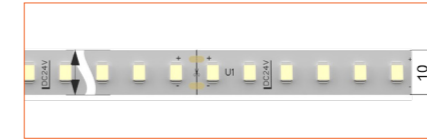

PRO PROFILE SURFACE BE1002

ACCESSORIES

Plastic End Cap

Metal Clip

Plastic Clip

TECHNICAL DRAWING

TECHNICAL DATA

Product Options	Materials	Order Code		
Aluminium Profile	AL6063-T5	BE-AP1002	Length	2m/6.56ft
Opal PC Cover	PC	BE-PC1002	Dimension (W*H)	16*16mm/0.62"*0.62"
Plastic End Cap	/	BE-PEC1002	Max Flex Width	10.5mm/0.41"
Metal Clip	/	BE-MC1002	Pitch for Diffusion	180LED/m

*Please note that unless otherwise indicated, tape lights, extrusions and lenses will come separately and not assembled.
Standard is 1m/3.28ft per piece, other lengths can be customized.
Maximum: 2m/6.56ft per piece.

LED TAPES

HIGH EFFICACY

Ref: AERO TAPE HD

Ref: AERO TAPE HD IP54

WHITE

Ref: AERO TAPE

Ref: AERO TAPE HD

Ref: ALTA TAPE

Ref: NOVA TAPE

Ref: NOVA TAPE S

Ref: AERO TAPE IP54

Ref: AERO TAPE CC IP20

Ref: AERO TAPE CC IP65

RGB / RGBW

Ref: NOVA TAPE RGB

TUNABLE WHITE / DIM TO WARM