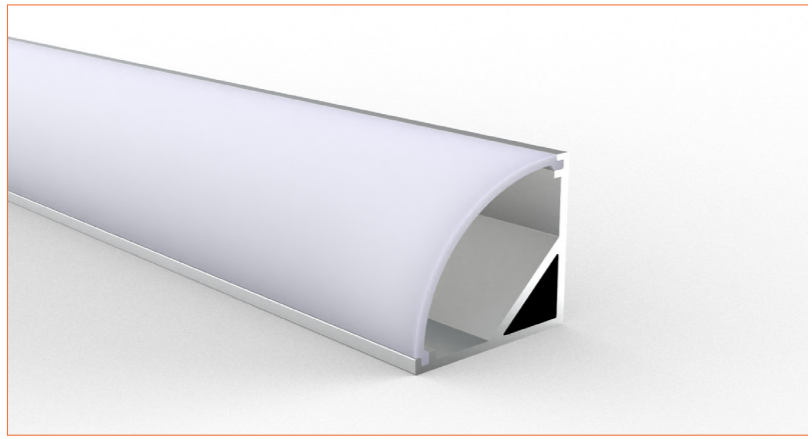

PRO PROFILE SURFACE BE1002

ACCESSORIES

Plastic End Cap

Metal Clip

Plastic Clip

TECHNICAL DRAWING

TECHNICAL DATA

Product Options	Materials	Order Code		
Aluminium Profile	AL6063-T5	BE-AP1002	Length	2m/6.56ft
Opal PC Cover	PC	BE-PC1002	Dimension (W*H)	16*16mm/0.62"*0.62"
Plastic End Cap	/	BE-PEC1002	Max Flex Width	10.5mm/0.41"
Metal Clip	/	BE-MC1002	Pitch for Diffusion	180LED/m

*Please note that unless otherwise indicated, tape lights, extrusions and lenses will come separately and not assembled.
Standard is 1m/3.28ft per piece, other lengths can be customized.
Maximum: 2m/6.56ft per piece.

LED TAPES

HIGH EFFICACY

Ref: AERO TAPE HD

Ref: AERO TAPE HD IP54

WHITE

Ref: AERO TAPE

Ref: AERO TAPE HD

Ref: ALTA TAPE

Ref: NOVA TAPE

Ref: NOVA TAPE S

Ref: AERO TAPE IP54

Ref: AERO TAPE CC IP20

Ref: AERO TAPE CC IP65

RGB / RGBW

Ref: NOVA TAPE RGB

TUNABLE WHITE / DIM TO WARM