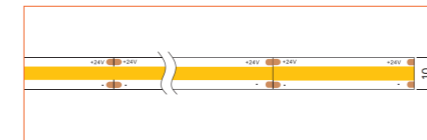

*Please note that unless otherwise indicated, tape lights, extrusions and lenses will come separately and not assembled.
Standard is 1m/3.28ft per piece, other lengths can be customized.
Maximum: 2m/6.56ft per piece.

LED TAPES

HIGH EFFICACY

Ref: AERO TAPE HD

Ref: AERO TAPE HD IP54

WHITE

Ref: AERO TAPE

Ref: AERO TAPE HD

Ref: ALTA TAPE

Ref: NOVA TAPE

Ref: NOVA TAPE S

Ref: AERO TAPE IP54

Ref: AERO TAPE CC IP20

Ref: AERO TAPE CC IP65

RGB / RGBW

Ref: NOVA TAPE RGB

TUNABLE WHITE / DIM TO WARM