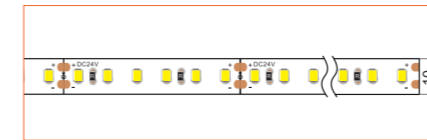

*Please note that unless otherwise indicated, tape lights, extrusions and lenses will come separately and not assembled.
Standard is 1m/3.28ft per piece, other lengths can be customized.
Maximum: 2m/6.56ft per piece.

LED TAPES

HIGH EFFICACY

Ref: AERO TAPE HD

Ref: AERO TAPE HD IP54

WHITE

Ref: AERO TAPE

Ref: AERO TAPE HD

Ref: ALTA TAPE

Ref: NOVA TAPE

Ref: NOVA TAPE S

Ref: AERO TAPE IP54

Ref: AERO TAPE CC IP20

Ref: AERO TAPE CC IP65

RGB / RGBW

Ref: NOVA TAPE RGB

TUNABLE WHITE / DIM TO WARM