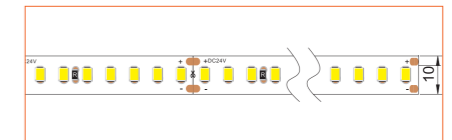

*Please note that unless otherwise indicated, tape lights, extrusions and lenses will come separately and not assembled.
Standard is 1m/3.28ft per piece, other lengths can be customized.
Maximum: 2m/6.56ft per piece.

LED TAPES

HIGH EFFICACY

Ref: AERO TAPE HD

Ref: AERO TAPE HD IP54

WHITE

Ref: AERO TAPE

Ref: AERO TAPE HD

Ref: ALTA TAPE

Ref: NOVA TAPE

Ref: NOVA TAPE S

Ref: AERO TAPE IP54

Ref: AERO TAPE CC IP20

Ref: AERO TAPE CC IP65

RGB / RGBW

Ref: NOVA TAPE RGB

TUNABLE WHITE / DIM TO WARM