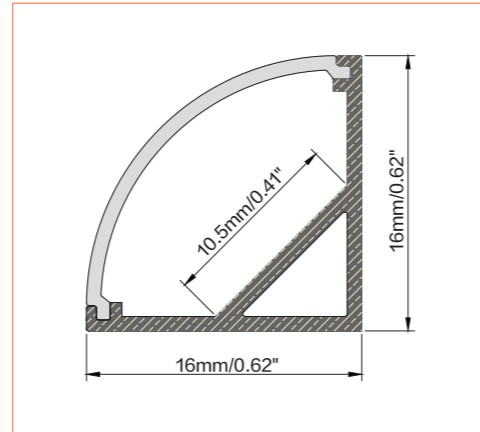

PRO PROFILE SURFACE BE1002

ACCESSORIES

Plastic End Cap

Metal Clip

Plastic Clip

TECHNICAL DRAWING

TECHNICAL DATA

Product Options	Materials	Order Code		
Aluminium Profile	AL6063-T5	BE-AP1002	Length	2m/6.56ft
Opal PC Cover	PC	BE-PC1002	Dimension (W*H)	16*16mm/0.62"*0.62"
Plastic End Cap	/	BE-PEC1002	Max Flex Width	10.5mm/0.41"
Metal Clip	/	BE-MC1002	Pitch for Diffusion	180LED/m

*Please note that unless otherwise indicated, tape lights, extrusions and lenses will come separately and not assembled.
Standard is 1m/3.28ft per piece, other lengths can be customized.
Maximum: 2m/6.56ft per piece.