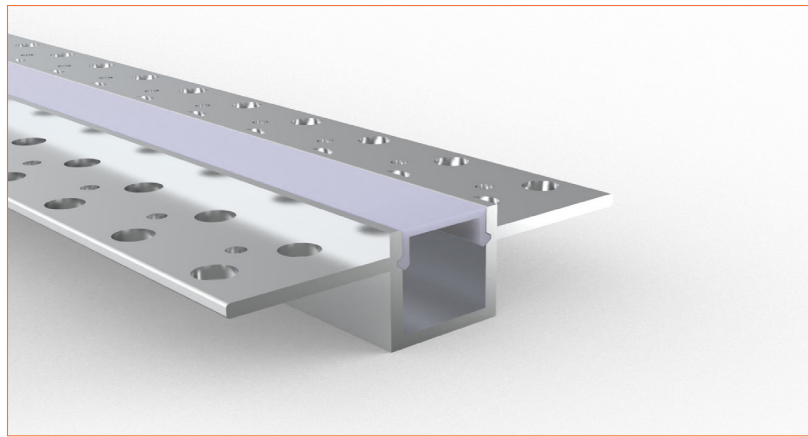

PRO PROFILE DRY WALL BE5615

ACCESSORIES

Plastic End Cap

TECHNICAL DRAWING

TECHNICAL DATA

Product Options	Materials	Order Code
Aluminium Profile	AL6063-T5	BE-AP5615
Opal PC Cover	PC	BE-PC5615
Plastic End Cap	/	BE-PEC5615

Length	2m/6.56ft
Dimension (W*H)	55.5*15mm/2.16"*0.59"
Max Flex Width	12.5mm/0.49"
Pitch for Diffusion	180LED/m

*Please note that unless otherwise indicated, tape lights, extrusions and lenses will come separately and not assembled.

Standard is 1m/3.28ft per piece, other lengths can be customized.

Maximum: 2m/6.56ft per piece.

LED TAPES

HIGH EFFICACY

Ref: AERO TAPE HD

Ref: AERO TAPE HD IP54

WHITE

Ref: AERO TAPE