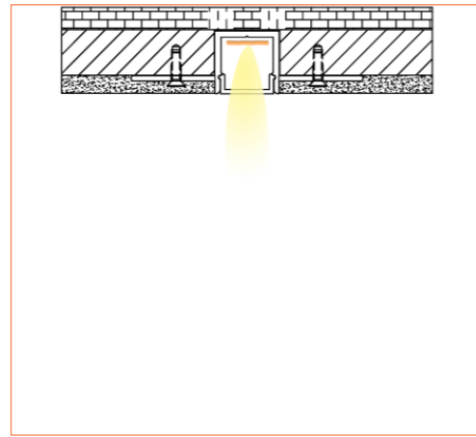

PRO PROFILE DRY WALL BE5615

ACCESSORIES

Plastic End Cap

TECHNICAL DRAWING

TECHNICAL DATA

Product Options	Materials	Order Code
Aluminium Profile	AL6063-T5	BE-AP5615
Opal PC Cover	PC	BE-PC5615
Plastic End Cap	/	BE-PEC5615

Length	2m/6.56ft
Dimension (W*H)	55.5*15mm/2.16"*0.59"
Max Flex Width	12.5mm/0.49"
Pitch for Diffusion	180LED/m

*Please note that unless otherwise indicated, tape lights, extrusions and lenses will come separately and not assembled.

Standard is 1m/3.28ft per piece, other lengths can be customized.

Maximum: 2m/6.56ft per piece.

LED TAPES

HIGH EFFICACY

Ref: AERO TAPE HD

Ref: AERO TAPE HD IP54

WHITE

Ref: AERO TAPE