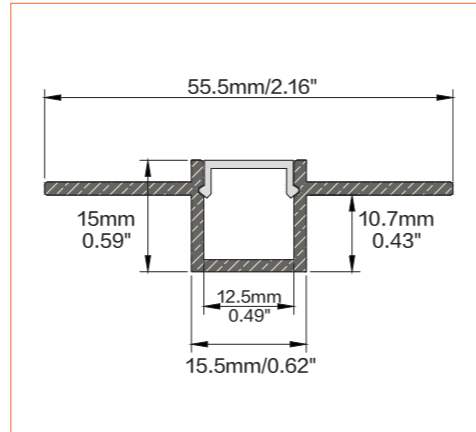

PRO PROFILE DRY WALL BE5615

ACCESSORIES

Plastic End Cap

TECHNICAL DRAWING

TECHNICAL DATA

Product Options	Materials	Order Code
Aluminium Profile	AL6063-T5	BE-AP5615
Opal PC Cover	PC	BE-PC5615
Plastic End Cap	/	BE-PEC5615

Length	2m/6.56ft
Dimension (W*H)	55.5*15mm/2.16"*0.59"
Max Flex Width	12.5mm/0.49"
Pitch for Diffusion	180LED/m

*Please note that unless otherwise indicated, tape lights, extrusions and lenses will come separately and not assembled.

Standard is 1m/3.28ft per piece, other lengths can be customized.

Maximum: 2m/6.56ft per piece.

LED TAPES

HIGH EFFICACY

Ref: AERO TAPE HD

Ref: AERO TAPE HD IP54

WHITE

Ref: AERO TAPE