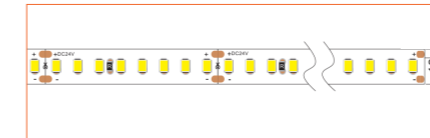

PRO PROFILE DRY WALL BE5615

ACCESSORIES

Plastic End Cap

TECHNICAL DRAWING

TECHNICAL DATA

Product Options	Materials	Order Code
Aluminium Profile	AL6063-T5	BE-AP5615
Opal PC Cover	PC	BE-PC5615
Plastic End Cap	/	BE-PEC5615

Length	2m/6.56ft
Dimension (W*H)	55.5*15mm/2.16"*0.59"
Max Flex Width	12.5mm/0.49"
Pitch for Diffusion	180LED/m

*Please note that unless otherwise indicated, tape lights, extrusions and lenses will come separately and not assembled.

Standard is 1m/3.28ft per piece, other lengths can be customized.

Maximum: 2m/6.56ft per piece.

LED TAPES

HIGH EFFICACY

Ref: AERO TAPE HD

Ref: AERO TAPE HD IP54

WHITE

Ref: AERO TAPE

Ref: NOVA TAPE IP54

RGB / RGBW

Ref: BELA TAPE RGBW

Ref: BELA TAPE RGBWW

Ref: NOVA TAPE RGB

Ref: NOVA TAPE RGBW

Ref: NOVA TAPE RGBWW

TUNABLE WHITE / DIM TO WARM