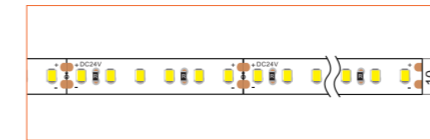

Length	2m/6.56ft
Dimension (W*H)	55.5*15mm/2.16"*0.59"
Max Flex Width	12.5mm/0.49"
Pitch for Diffusion	180LED/m

*Please note that unless otherwise indicated, tape lights, extrusions and lenses will come separately and not assembled.

Standard is 1m/3.28ft per piece, other lengths can be customized.

Maximum: 2m/6.56ft per piece.

LED TAPES

HIGH EFFICACY

Ref: AERO TAPE HD

Ref: AERO TAPE HD IP54

WHITE

Ref: AERO TAPE

Ref: AERO TAPE HD

Ref: ALTA TAPE

Ref: NOVA TAPE

Ref: NOVA TAPE S

Ref: AERO TAPE IP54

Ref: AERO TAPE CC IP20

Ref: AERO TAPE CC IP65

Ref: NOVA TAPE IP67

Ref: NOVA TAPE IP54

RGB / RGBW

Ref: BELA TAPE RGBW

Ref: BELA TAPE RGBWW

Ref: NOVA TAPE RGB

Ref: NOVA TAPE RGBW

Ref: NOVA TAPE RGBWW

TUNABLE WHITE / DIM TO WARM