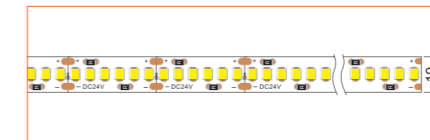

Length	2m/6.56ft
Dimension (W*H)	55.5*15mm/2.16"*0.59"
Max Flex Width	12.5mm/0.49"
Pitch for Diffusion	180LED/m

*Please note that unless otherwise indicated, tape lights, extrusions and lenses will come separately and not assembled.

Standard is 1m/3.28ft per piece, other lengths can be customized.

Maximum: 2m/6.56ft per piece.

LED TAPES

HIGH EFFICACY

Ref: AERO TAPE HD

Ref: AERO TAPE HD IP54

WHITE

Ref: AERO TAPE

Ref: AERO TAPE HD

Ref: ALTA TAPE

Ref: NOVA TAPE

Ref: NOVA TAPE S

Ref: AERO TAPE IP54

Ref: AERO TAPE CC IP20

Ref: AERO TAPE CC IP65

Ref: NOVA TAPE IP67