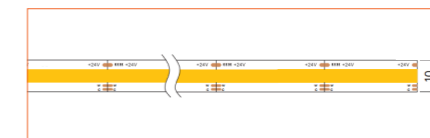

Standard is 1m/3.28ft per piece, other lengths can be customized.

Maximum: 2m/6.56ft per piece.

LED TAPES

HIGH EFFICACY

Ref: AERO TAPE HD

Ref: AERO TAPE HD IP54

WHITE

Ref: AERO TAPE

Ref: NOVA TAPE IP54

RGB / RGBW

Ref: BELA TAPE RGBW

Ref: BELA TAPE RGBWW

Ref: NOVA TAPE RGB

Ref: NOVA TAPE RGBW

Ref: NOVA TAPE RGBWW

TUNABLE WHITE / DIM TO WARM

Ref: NOVA TAPE DTW

Ref: NOVA TAPE TW

Ref: NOVA TAPE S TW

Ref: AERO TAPE TW