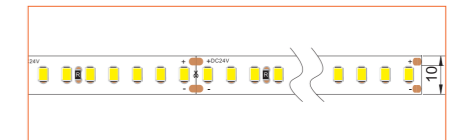

Ref: ALTA TAPE