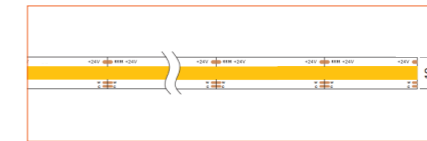

### RGB / RGBW

Ref: NOVA TAPE RGB

### TUNABLE WHITE / DIM TO WARM

Ref: NOVA TAPE DTW

Ref: NOVA TAPE TW

Ref: NOVA TAPE S TW

Ref: AERO TAPE TW