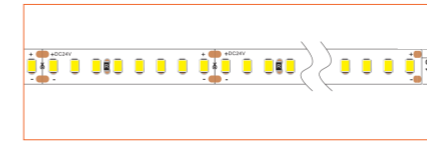

LED TAPES

HIGH EFFICACY

Ref: AERO TAPE HD