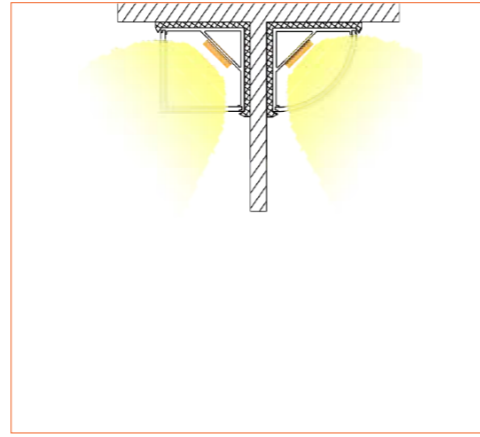

# PRO PROFILE SURFACE BE1002

## TECHNICAL DATA

Product Options	Materials	Order Code		
Aluminium Profile	AL6063-T5	BE-AP1002	Length	2m/6.56ft
Opal PC Cover	PC	BE-PC1002	Dimension (W*H)	16*16mm/0.64"*0.64"
Plastic End Cap	/	BE-PEC1002	Max Flex Width	10.8mm/0.43"
Metal Clip	/	BE-MC1002	Pitch for Diffusion	180LED/m

\*Please note that unless otherwise indicated, tape lights, extrusions and lenses will come separately and not assembled.  
 Standard is 1m/3.28ft per piece, other lengths can be customized.  
 Maximum: 2m/6.56ft per piece.