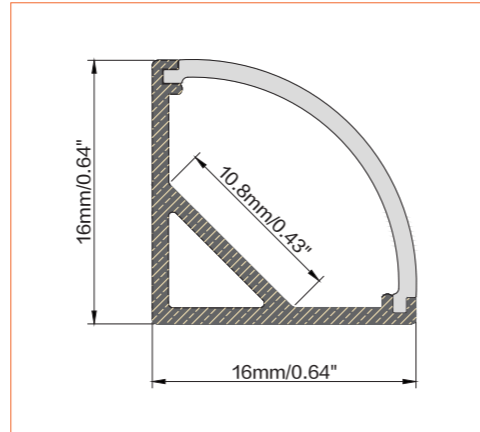

## TECHNICAL DRAWING

## TECHNICAL DATA

Product Options	Materials	Order Code		
Aluminium Profile	AL6063-T5	BE-AP1002	Length	2m/6.56ft
Opal PC Cover	PC	BE-PC1002	Dimension (W*H)	16*16mm/0.64"*0.64"
Plastic End Cap	/	BE-PEC1002	Max Flex Width	10.8mm/0.43"
Metal Clip	/	BE-MC1002	Pitch for Diffusion	180LED/m

\*Please note that unless otherwise indicated, tape lights, extrusions and lenses will come separately and not assembled.  
 Standard is 1m/3.28ft per piece, other lengths can be customized.  
 Maximum: 2m/6.56ft per piece.