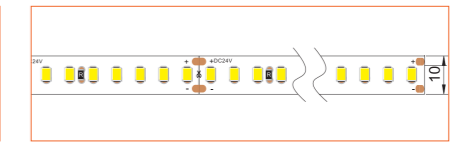

Ref: ALTA TAPE