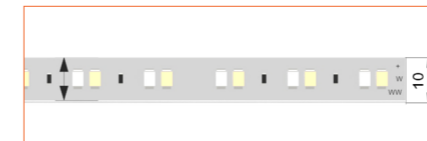

### TUNABLE WHITE / DIM TO WARM

Ref: NOVA TAPE DTW

Ref: NOVA TAPE TW

Ref: NOVA TAPE S TW

Ref: AERO TAPE TW