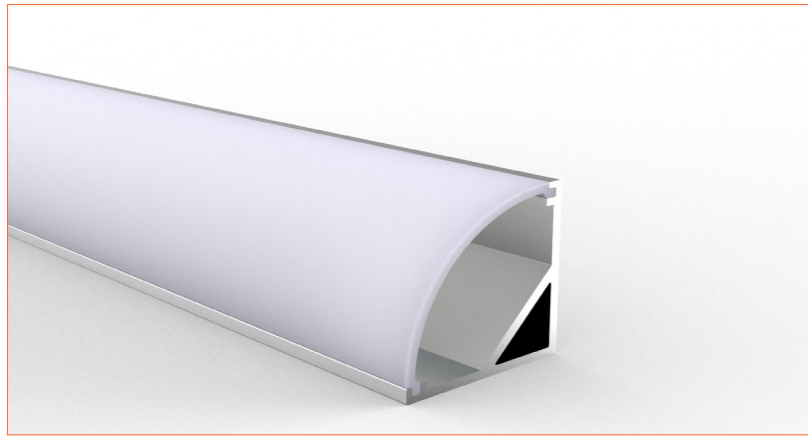

# PRO PROFILE SURFACE BE1002

## ACCESSORIES

Plastic End Cap

Metal Clip

Plastic Clip

## TECHNICAL DATA

Product Options	Materials	Order Code		
Aluminium Profile	AL6063-T5	BE-AP1002	Length	2m/6.56ft
Opal PC Cover	PC	BE-PC1002	Dimension (W*H)	16*16mm/0.64"*0.64"
Plastic End Cap	/	BE-PEC1002	Max Flex Width	10.8mm/0.43"
Metal Clip	/	BE-MC1002	Pitch for Diffusion	180LED/m

\*Please note that unless otherwise indicated, tape lights, extrusions and lenses will come separately and not assembled.  
 Standard is 1m/3.28ft per piece, other lengths can be customized.  
 Maximum: 2m/6.56ft per piece.