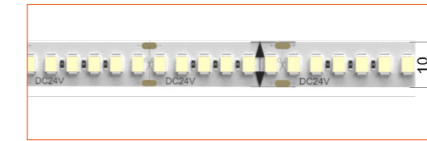

Ref: AERO TAPE HD IP54