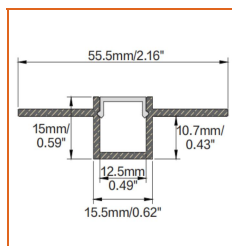

Example: NOVALR-30-213-OW-20-11'

* Customizable—Contact Beamever representatives

Mounting Options

* Standard length is 3.28'/pcs.

Name	Straight aluminum channel
Code	BE1205
Material	Aluminum
Mounting style	Surface mounted
Length	3.28' (1m)
Width	0.68" (17.3mm)
Height	0.28" (7mm)
Internal width	0.49" (12.5mm)

* Standard length is 3.28'/pcs.

Name	Straight aluminum channel
Code	BE1204
Material	Aluminum
Mounting style	Recessed mounted
Length	3.28' (1m)
Width	0.98" (25mm)
Height	0.28" (7mm)
Internal width	0.49" (12.5mm)

* Standard length is 3.28'/pcs.

Name	Straight aluminum channel
Code	BE1203
Material	Aluminum
Mounting style	Angled mounted
Length	3.28' (1m)
Width	0.71" (18.1mm)
Height	0.71" (18.1mm)
Internal width	0.49" (12.5mm)

* Standard length is 3.28'/pcs.

Name	Straight aluminum channel
Code	BE5615
Material	Aluminum
Mounting style	Mud-in
Length	3.28' (1m)
Width	2.16" (55.5mm)
Height	0.59" (15mm)
Internal width	0.49" (12.5mm)