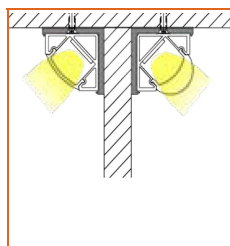

Example: NOVALR-30-213-OW-20-11'

* Customizable—Contact Beamever representatives

Mounting Options

* Standard length is 3.28'/pcs.

Name	Straight aluminum channel
Code	BE1205
Material	Aluminum
Mounting style	Surface mounted
Length	3.28' (1m)
Width	0.68" (17.3mm)
Height	0.28" (7mm)
Internal width	0.49" (12.5mm)

* Standard length is 3.28'/pcs.

Name	Straight aluminum channel
Code	BE1204
Material	Aluminum
Mounting style	Recessed mounted
Length	3.28' (1m)
Width	0.98" (25mm)
Height	0.28" (7mm)
Internal width	0.49" (12.5mm)

* Standard length is 3.28'/pcs.

Name	Straight aluminum channel
Code	BE1203
Material	Aluminum
Mounting style	Angled mounted
Length	3.28' (1m)
Width	0.71" (18.1mm)
Height	0.71" (18.1mm)
Internal width	0.49" (12.5mm)