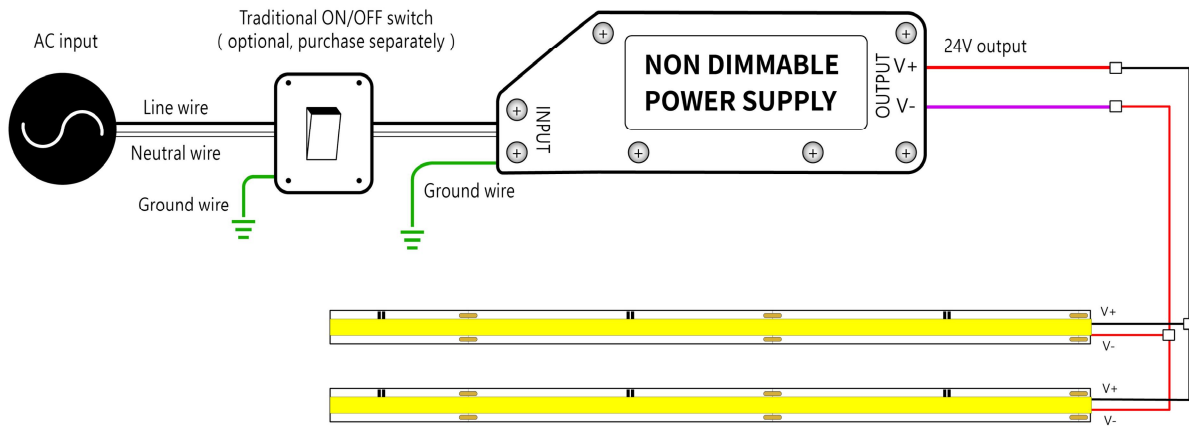

Strip to strip jumper connector with 5.91" cable, 2 pin, IP20

Name Strip to cable connector

Code NOVA20-STC-2P-10

Strip to cable connector with 5.91" cable, 2 pin, IP20

Name L-shaped connector

Code NOVA20-L-2P-10

L-shaped connector, 2 pin, IP20

Name L-shaped corner connector

Code NOVA20-LC-2P-10

L-shaped corner connector, 2 pin, IP20

Name R-shaped corner connector

Code NOVA20-RC-2P-10

R-shaped corner connector, 2 pin, IP20

Name Male & female connector

Code MFC-2P-20

Male and female connector with 11.81" cable, IP20, 2 pin

Name Male & female DC connector

Code MFC-DC-44

Male and female DC connector with 11.81" cable, IP44

Name VHB 3M adhesive tape

Code VHB

VHB 3M adhesive back tape, stronger stickiness.

NOVA TAPE LONG RUN

Indoor · White · Long Run

Wiring Diagram

Non Dimmable

Dimmable