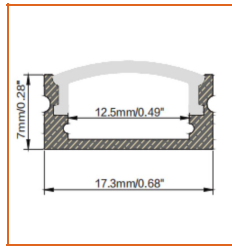

Series	Temp./Color	Power	Connector Wire	IP Rating	Length(ft)
NOVALR	27=2700K 30=3000K 40=4000K 65=6500K	213=2.13W	OW=Open wire 3.28' MFC=Male & female connector 0.98'	20=IP20	Min. - 1.97" Max. - 98.4' Cut Inc. - 1.97"

Example: NOVALR-30-213-OW-20-11'

* Customizable—Contact Beamever representatives

Mounting Options

* Standard length is 3.28'/pcs.

Name	Straight aluminum channel
Code	BE1205
Material	Aluminum
Mounting style	Surface mounted
Length	3.28' (1m)
Width	0.68" (17.3mm)
Height	0.28" (7mm)
Internal width	0.49" (12.5mm)

* Standard length is 3.28'/pcs.

Name	Straight aluminum channel
Code	BE1204
Material	Aluminum
Mounting style	Recessed mounted
Length	3.28' (1m)
Width	0.98" (25mm)
Height	0.28" (7mm)
Internal width	0.49" (12.5mm)

* Standard length is 3.28'/pcs.

Name	Straight aluminum channel
Code	BE1203
Material	Aluminum
Mounting style	Angled mounted
Length	3.28' (1m)
Width	0.71" (18.1mm)
Height	0.71" (18.1mm)
Internal width	0.49" (12.5mm)