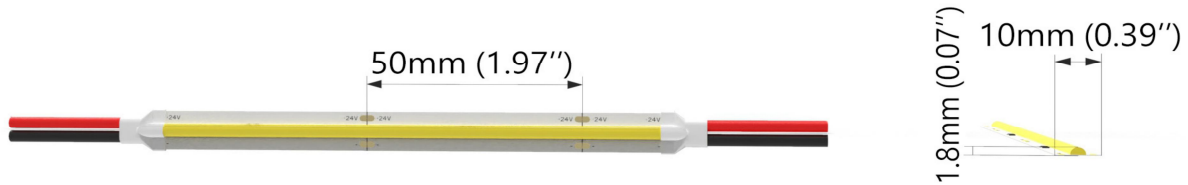

NOVA TAPE LONG RUN

Indoor · White · Long Run

Beamever

Features

- Field cuttable & joinable
- Max. run length up to 65.6ft from single power feed
- Slim and elegant, ideal for indoor applications
- 3M tape on the back makes it easy to install
- Channel-free, easy to mount on smooth surface
- 5 years warranty

Fixture type	
Project name	
Project phase	
Date	

Dimension

Physical

PCB Width	0.39" (10mm)
LED Pitch	N/A
Cutting Interval	1.97" (50mm)
LED Brand	Sanan
LED Type	COB
LED Quantity	97 LEDs/ft (320 LEDs/m)
Housing Material	N/A
Housing Technique	N/A
Adhesive Type	Yellow 3M tape
Feed Entry	Front
Feed Length	Standard length 3.28'
Storage Temperature	-25~60°C (-13~140°F)
Ambient Temperature	-20~45°C (-4~113°F)
Max Production Length	98.4ft (30m)

Example: NOVALR-30-213-OW-20-11'

* Customizable—Contact Beamever representatives

Mounting Options

* Standard length is 3.28'/pcs.

Name	Straight aluminum channel
Code	BE1205
Material	Aluminum
Mounting style	Surface mounted
Length	3.28' (1m)
Width	0.68" (17.3mm)
Height	0.28" (7mm)
Internal width	0.49" (12.5mm)

* Standard length is 3.28'/pcs.

Name	Straight aluminum channel
Code	BE1204
Material	Aluminum
Mounting style	Recessed mounted
Length	3.28' (1m)
Width	0.98" (25mm)
Height	0.28" (7mm)
Internal width	0.49" (12.5mm)