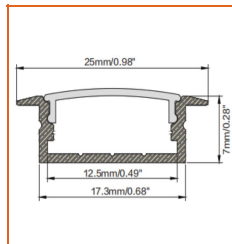

Example: NOVALR-30-213-OW-20-11'

* Customizable—Contact Beamever representatives

Mounting Options

* Standard length is 3.28'/pcs.

Name	Straight aluminum channel
Code	BE1205
Material	Aluminum
Mounting style	Surface mounted
Length	3.28' (1m)
Width	0.68" (17.3mm)
Height	0.28" (7mm)
Internal width	0.49" (12.5mm)

* Standard length is 3.28'/pcs.

Name	Straight aluminum channel
Code	BE1204
Material	Aluminum
Mounting style	Recessed mounted
Length	3.28' (1m)
Width	0.98" (25mm)
Height	0.28" (7mm)
Internal width	0.49" (12.5mm)

* Standard length is 3.28'/pcs.

Name	Straight aluminum channel
Code	BE1203
Material	Aluminum
Mounting style	Angled mounted
Length	3.28' (1m)
Width	0.71" (18.1mm)
Height	0.71" (18.1mm)
Internal width	0.49" (12.5mm)

* Standard length is 3.28'/pcs.

Name	Straight aluminum channel
Code	BE5615
Material	Aluminum
Mounting style	Mud-in
Length	3.28' (1m)
Width	2.16" (55.5mm)
Height	0.59" (15mm)
Internal width	0.49" (12.5mm)