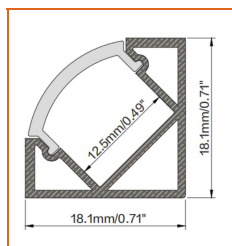

Example: NOVALR-30-213-OW-20-11'

* Customizable—Contact Beamever representatives

Mounting Options

* Standard length is 3.28'/pcs.

Name	Straight aluminum channel
Code	BE1205
Material	Aluminum
Mounting style	Surface mounted
Length	3.28' (1m)
Width	0.68" (17.3mm)
Height	0.28" (7mm)
Internal width	0.49" (12.5mm)

* Standard length is 3.28'/pcs.

Name	Straight aluminum channel
Code	BE1204
Material	Aluminum
Mounting style	Recessed mounted
Length	3.28' (1m)
Width	0.98" (25mm)
Height	0.28" (7mm)
Internal width	0.49" (12.5mm)

* Standard length is 3.28'/pcs.

Name	Straight aluminum channel
Code	BE1203
Material	Aluminum
Mounting style	Angled mounted
Length	3.28' (1m)
Width	0.71" (18.1mm)
Height	0.71" (18.1mm)
Internal width	0.49" (12.5mm)

* Standard length is 3.28'/pcs.

Name	Straight aluminum channel
Code	BE5615
Material	Aluminum
Mounting style	Mud-in
Length	3.28' (1m)
Width	2.16" (55.5mm)
Height	0.59" (15mm)
Internal width	0.49" (12.5mm)