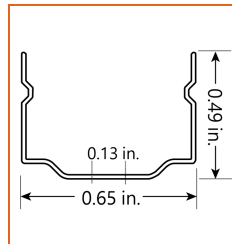

## Mounting Options

\* Standard length is 3.28'/pcs.

Name	Straight aluminum channel
Code	LN1615B-SC
Material	Aluminum
Mounting style	Surface mounted
Length	3.28' (1m)
Width	0.81" (20.5mm)
Height	0.69" (17.6mm)
Internal width	0.61" (15.4mm)

\* Standard length is 3.28'/pcs.

Name	Bendable channel (Bottom screw)
Code	LN1615B-BC-B
Material	Stainless Steel
Mounting style	Surface mounted
Length	3.28' (1m)
Width	0.69" (17.5mm)
Height	0.65" (16.6mm)
Internal Width	0.63" (16mm)