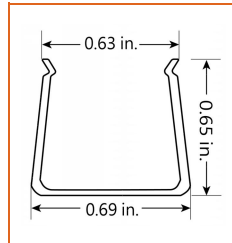

## Physical

Dimensions	0.63" x 0.59" (width x height)
Bend Direction	Vertical bending
Bend Diameter	7.87" (200mm)
Cutting Interval	1.97" (50mm)
Field Cuttable	Yes
Housing Material	Dow Corning
Housing Technique	Co-extrusion
Body Color	Black
Finish	Matte
Feed Entry	Front, side, bottom
Feed Length	Standard length 3.28'
End Cap	Injected (Factory made only)
Mounting	Clips or channel (rigid or bendable)
Storage Temperature	-25~60°C (-13~140°F)
Ambient Temperature	T <sub>min</sub> = -25°C/-13°F, T <sub>max</sub> (See below)
Max. Production Length	98.4ft (30m)

Front+Right Side feed entry (FRS)

Bottom+Closed feed entry (BC)

Bottom+Left Side feed entry (BLS)

Bottom+Right Side feed entry (BRS)

Left Side+Closed feed entry (LSC)

Right Side+Closed feed entry (RSC)

## Mounting Options

\* Standard length is 3.28'/pcs.

Name	Straight aluminum channel
Code	LN1615B-SC
Material	Aluminum
Mounting style	Surface mounted
Length	3.28' (1m)
Width	0.81" (20.5mm)
Height	0.69" (17.6mm)
Internal width	0.61" (15.4mm)