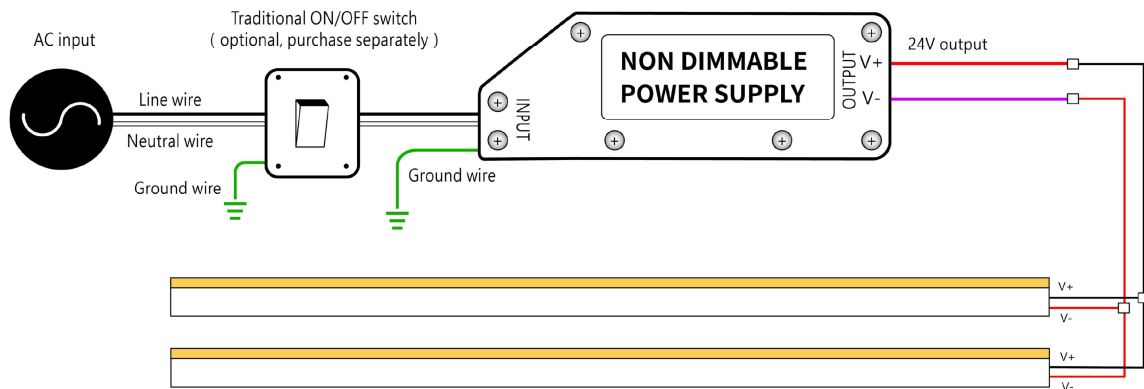

LINIO NEON 1615 TV BLACK

Outdoor · Vertical Bending · Black Body

Wiring Diagram

Non Dimmable