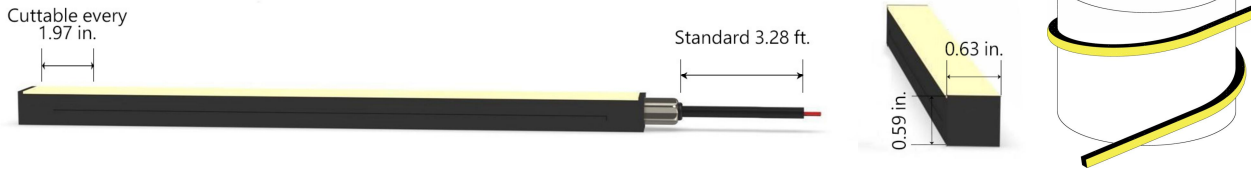

## Features

- Field cuttable & joinable
- Black color body finish
- Low voltage 24V DC
- Max run length up to 88ft from single power feed
- IP67 rated, ideal for indoor and outdoor uses
- 5 years warranty

## Dimension & Bending

## Physical

Dimensions	0.63" x 0.59" (width x height)
Bend Direction	Vertical bending
Bend Diameter	7.87" (200mm)
Cutting Interval	1.97" (50mm)
Field Cuttable	Yes
Housing Material	Dow Corning
Housing Technique	Co-extrusion
Body Color	Black
Finish	Matte
Feed Entry	Front, side, bottom
Feed Length	Standard length 3.28'
End Cap	Injected (Factory made only)
Mounting	Clips or channel (rigid or bendable)
Storage Temperature	-25~60°C (-13~140°F)
Ambient Temperature	T <sub>min</sub> = -25°C/-13°F, T <sub>max</sub> (See below)
Max. Production Length	98.4ft (30m)