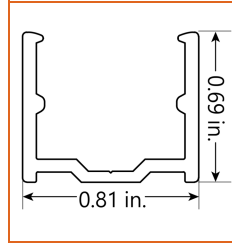

## Physical

Dimensions	0.63" x 0.59" (width x height)
Bend Direction	Vertical bending
Bend Diameter	7.87" (200mm)
Cutting Interval	1.97" (50mm)
Field Cuttable	Yes
Housing Material	Dow Corning
Housing Technique	Co-extrusion
Body Color	Black
Finish	Matte
Feed Entry	Front, side, bottom
Feed Length	Standard length 3.28'
End Cap	Injected (Factory made only)
Mounting	Clips or channel (rigid or bendable)
Storage Temperature	-25~60°C (-13~140°F)
Ambient Temperature	T <sub>min</sub> = -25°C/-13°F, T <sub>max</sub> (See below)
Max. Production Length	98.4ft (30m)

## Feed Entry Options

Front+Front feed entry (FF)

Bottom+Bottom feed entry (BB)

Side+Side feed entry (SS)

Front+Closed feed entry (FC)

Front+Bottom feed entry (FB)

Bottom+Front feed entry (BF)

Front+Left Side feed entry (FLS)

Front+Right Side feed entry (FRS)

Bottom+Closed feed entry (BC)

Bottom+Left Side feed entry (BLS)

Bottom+Right Side feed entry (BRS)

Left Side+Closed feed entry (LSC)

Right Side+Closed feed entry (RSC)

## Mounting Options

\* Standard length is 3.28'/pcs.

Name	Straight aluminum channel
Code	LN1615B-SC
Material	Aluminum
Mounting style	Surface mounted
Length	3.28' (1m)
Width	0.81" (20.5mm)
Height	0.69" (17.6mm)
Internal width	0.61" (15.4mm)