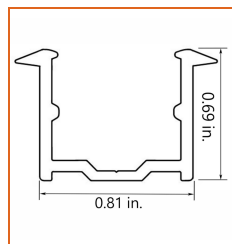

## Mounting Options

\* Standard length is 3.28'/pcs.

Name	Straight aluminum channel
Code	LN1615B-SC
Material	Aluminum
Mounting style	Surface mounted
Length	3.28' (1m)
Width	0.81" (20.5mm)
Height	0.69" (17.6mm)
Internal width	0.61" (15.4mm)

\* Standard length is 3.28'/pcs.

Name	Bendable channel (Bottom screw)
Code	LN1615B-BC-B
Material	Stainless Steel
Mounting style	Surface mounted
Length	3.28' (1m)
Width	0.69" (17.5mm)
Height	0.65" (16.6mm)
Internal Width	0.63" (16mm)

\* Standard length is 3.28'/pcs.

Name	Recessed straight channel
Code	LN1615B-RSC
Material	Aluminum
Mounting style	Recessed mounted
Length	3.28' (1m)
Width	0.81" (20.5mm)
Height	0.69" (17.6mm)
Internal width	/