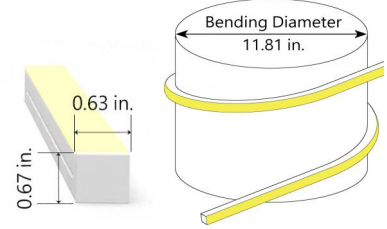

## Dimension & Bending

## Physical

Dimensions	0.63" x 0.67" (width x height)
Bend Direction	Vertical bending
Bend Diameter	11.81" (300mm)
Cutting Interval	1.97" (50mm)
Field Cuttable	No
Housing Material	Dow Corning
Housing Technique	Co-extrusion
Body Color	White
Finish	Matte
Feed Entry	Front, side, bottom
Feed Length	Standard length 3.28'
End Cap	Injected
Mounting	Clips or channels (rigid or bendable)
Storage Temperature	-25°C~60°C (-13°F~140°F)
Ambient Temperature	T <sub>min</sub> = -25°C/-13°F, T <sub>max</sub> (See below)
Max. Production Length	98.43ft (30m)

## Mounting Options

\* Standard length is 3.28'/pcs.

\* Standard length is 3.28'/pcs.

\* Standard length is 3.28'/pcs.

\* Standard length is 3.28'/pcs.

\* Standard length is 3.28'/pcs.

Name	Straight surface channel
Code	LN1617-SC
Material	Aluminum
Mounting style	Surface mounted
Length	3.28' (1m)
Width	0.8" (20.2mm)
Height	0.82" (20.8mm)
Internal width	/