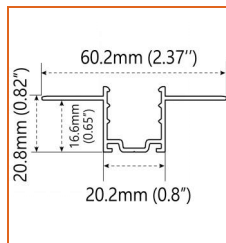

## Physical

Dimensions	0.63" x 0.67" (width x height)
Bend Direction	Vertical bending
Bend Diameter	11.81" (300mm)
Cutting Interval	1.97" (50mm)
Field Cuttable	No
Housing Material	Dow Corning
Housing Technique	Co-extrusion
Body Color	White
Finish	Matte
Feed Entry	Front, side, bottom
Feed Length	Standard length 3.28'
End Cap	Injected
Mounting	Clips or channels (rigid or bendable)
Storage Temperature	-25°C~60°C (-13°F~140°F)
Ambient Temperature	T <sub>min</sub> = -25°C/-13°F, T <sub>max</sub> (See below)
Max. Production Length	98.43ft (30m)

## Mounting Options

\* Standard length is 3.28'/pcs.

\* Standard length is 3.28'/pcs.

\* Standard length is 3.28'/pcs.

\* Standard length is 3.28'/pcs.

\* Standard length is 3.28'/pcs.

Name	Straight surface channel
Code	LN1617-SC
Material	Aluminum
Mounting style	Surface mounted
Length	3.28' (1m)
Width	0.8" (20.2mm)
Height	0.82" (20.8mm)
Internal width	/

Name	Bendable surface channel
Code	LN1617-BC
Material	Aluminum
Mounting style	Surface mounted
Length	3.28' (1m)
Width	0.8" (20.2mm)
Height	0.82" (20.8mm)
Internal Width	/

Name	Straight recessed channel
Code	LN1617-RSC
Material	Aluminum
Mounting style	Recessed mounted
Length	3.28' (1m)
Width	1.18" (30mm)
Height	0.78" (19.9mm)
Internal width	/

Name	Mud-in channel
Code	LN1617-MC
Material	Aluminum
Mounting style	Mud-in mounted
Length	3.28' (1m)
Width	2.37" (60.2mm)
Height	0.65" (16.6mm)
Internal Width	/

Name	Bendable mud-in channel
Code	LN1617-BMC
Material	Aluminum
Mounting style	Mud-in mounted
Length	3.28' (1m)
Width	2.37" (60.2mm)
Height	0.65" (16.6mm)
Internal Width	/