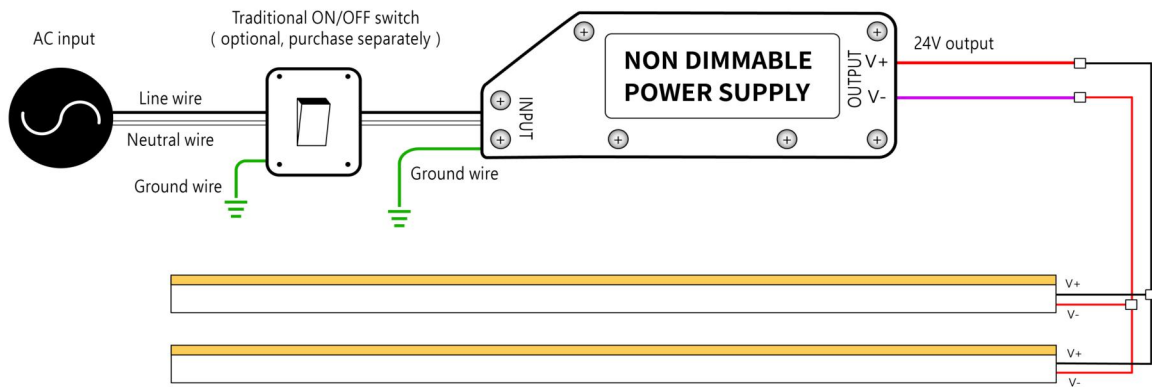

LINIO NEON 1617 TV

Outdoor · Vertical Bending · Long run

Wiring Diagram

Non Dimmable