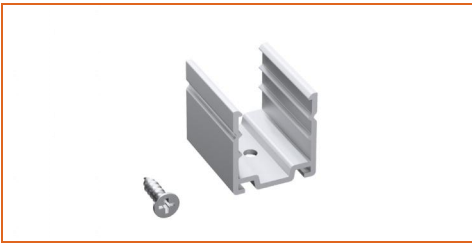

LINIO NEON 1617 TV

Outdoor · Vertical Bending · Long run

Beamever

* Recommend use 1 mounting clip for 1' of neon.

Code	LN1617-CL
Material	Aluminum
Mounting style	Surface mounted
Length	0.98" (25mm)
Width	0.8" (20.2mm)
Height	0.82" (20.8mm)
Internal Width	/

Driver Options

Code	Max Load	Input	Output	Dimmable	Class 2	Environment	Size (L*W*H)
Non Dimmable							
KV-24030-ASW	30W	100-277VAC	24V	No	Yes	Dry/damp	6.10*2.12*0.78 inch
KV-24060-ASW	60W	100-277VAC	24V	No	Yes	Dry/damp	7.00*2.40*0.94 inch
KV-24096-ASW	96W	100-277VAC	24V	No	Yes	Dry/damp/wet	9.05*2.75*1.69 inch
KV-24150-ASW	150W	100-277VAC	24V	No	No	Dry/damp/wet	10.07*3.07*1.85 inch
KV-24200-ASW	200W	100-277VAC	24V	No	No	Dry/damp/wet	10.07*3.07*1.85 inch
KV-24300-ASW	300W	100-277VAC	24V	No	No	Dry/damp/wet	10.86*3.07*1.85 inch
Phase cut /Triac Dimmable							
KVF-24030-TDW	30W	100-277VAC	24V	Yes	Yes	Dry/damp	6.10*2.12*0.78 inch
KVF-24060-TDW	60W	100-277VAC	24V	Yes	Yes	Dry/damp	7*2.4*0.94 inch
KVF-24096-TDW	96W	100-277VAC	24V	Yes	Yes	Dry/damp/wet	9.05*2.75*1.69 inch
KVF-24150-TDW	150W	100-277VAC	24V	Yes	No	Dry/damp/wet	10*3.07*1.85 inch
KVF-24200-TDW	200W	100-277VAC	24V	Yes	No	Dry/damp/wet	10*3.07*1.85 inch
KVF-24300-TDW	300W	100-277VAC	24V	Yes	No	Dry/damp/wet	10.87*3.07*1.85 inch
4 in 1 Dimmable (0-10V/1-10V/Potentiometer/10V PWM)							
KVD-24030-DIM	30W	100-277VAC	24V	Yes	Yes	Dry/damp	6.10*2.12*0.78 inch
KVD-24060-DIM	60W	100-277VAC	24V	Yes	Yes	Dry/damp	7.01*2.40*0.94 inch
KVD-24096-DIM	96W	100-277VAC	24V	Yes	Yes	Dry/damp/wet	9.05*2.75*1.69 inch
KVD-24150-DIM	150W	100-277VAC	24V	Yes	No	Dry/damp/wet	10.08*3.07*1.85 inch
KVD-24200-DIM	200W	100-277VAC	24V	Yes	No	Dry/damp/wet	13.38*11.02*7.28 inch
KVD-24300-DIM	300W	100-277VAC	24V	Yes	No	Dry/damp/wet	10.87*3.07*1.89 inch
5 in 1 Dimmable (Triac/0-10V/1-10V/Potentiometer/10V PWM)							
KVG-24030-DW	30W	100-277VAC	24V	Yes	Yes	Dry/damp	6.1*2.13*0.79 inch
KVG-24060-DW	60W	100-277VAC	24V	Yes	Yes	Dry/damp	7.01*2.41*0.94 inch
KVG-24096-DW	96W	100-277VAC	24V	Yes	Yes	Dry/damp/wet	9.06*2.76*1.69 inch
KVG-24150-DW	150W	100-277VAC	24V	Yes	No	Dry/damp/wet	10.08*3.07*1.85 inch
KVG-24200-DW	200W	100-277VAC	24V	Yes	No	Dry/damp/wet	10.08*3.07*1.85 inch
KVG-24300-DW	300W	100-277VAC	24V	Yes	No	Dry/damp/wet	10.87*3.07*1.89 inch

* Please refer to the spec sheet of each power supply for more detailed information

* KVF, KVD, KVG series are available in junction box enclosure, you can select it by adding "J" at the end of the driver code, e.g. KVF-24030-TDWJ, and refer to its standalone spec sheet on our website.