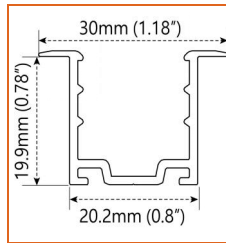

## Physical

Dimensions	0.63" x 0.67" (width x height)
Bend Direction	Vertical bending
Bend Diameter	11.81" (300mm)
Cutting Interval	1.97" (50mm)
Field Cuttable	No
Housing Material	Dow Corning
Housing Technique	Co-extrusion
Body Color	White
Finish	Matte
Feed Entry	Front, side, bottom
Feed Length	Standard length 3.28'
End Cap	Injected
Mounting	Clips or channels (rigid or bendable)
Storage Temperature	-25°C~60°C (-13°F~140°F)
Ambient Temperature	T <sub>min</sub> = -25°C/-13°F, T <sub>max</sub> (See below)
Max. Production Length	98.43ft (30m)

Front+Right Side feed entry (FRS)

Bottom+Closed feed entry (BC)

Bottom+Left Side feed entry (BLS)

Bottom+Right Side feed entry (BRS)

Left Side+Closed feed entry (LSC)

Right Side+Closed feed entry (RSC)

## Mounting Options

\* Standard length is 3.28'/pcs.

\* Standard length is 3.28'/pcs.

\* Standard length is 3.28'/pcs.

\* Standard length is 3.28'/pcs.

\* Standard length is 3.28'/pcs.

Name	Straight surface channel
Code	LN1617-SC
Material	Aluminum
Mounting style	Surface mounted
Length	3.28' (1m)
Width	0.8" (20.2mm)
Height	0.82" (20.8mm)
Internal width	/

Name	Bendable surface channel
Code	LN1617-BC
Material	Aluminum
Mounting style	Surface mounted
Length	3.28' (1m)
Width	0.8" (20.2mm)
Height	0.82" (20.8mm)
Internal Width	/

Name	Straight recessed channel
Code	LN1617-RSC
Material	Aluminum
Mounting style	Recessed mounted
Length	3.28' (1m)
Width	1.18" (30mm)
Height	0.78" (19.9mm)
Internal width	/