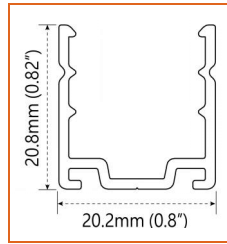

LINIO NEON 1617 TV

Outdoor · Vertical Bending · Long run

Beamever

* Recommend use 1 mounting clip for 1' of neon.

Code	LN1617-CL
Material	Aluminum
Mounting style	Surface mounted
Length	0.98" (25mm)
Width	0.8" (20.2mm)
Height	0.82" (20.8mm)
Internal Width	/

Driver Options

Code	Max Load	Input	Output	Dimmable	Class 2	Environment	Size (L*W*H)
Non Dimmable							
KV-24030-ASW	30W	100-277VAC	24V	No	Yes	Dry/damp	6.10*2.12*0.78 inch
KV-24060-ASW	60W	100-277VAC	24V	No	Yes	Dry/damp	7.00*2.40*0.94 inch
KV-24096-ASW	96W	100-277VAC	24V	No	Yes	Dry/damp/wet	9.05*2.75*1.69 inch
KV-24150-ASW	150W	100-277VAC	24V	No	No	Dry/damp/wet	10.07*3.07*1.85 inch
KV-24200-ASW	200W	100-277VAC	24V	No	No	Dry/damp/wet	10.07*3.07*1.85 inch
KV-24300-ASW	300W	100-277VAC	24V	No	No	Dry/damp/wet	10.86*3.07*1.85 inch
Phase cut /Triac Dimmable							
KVF-24030-TDW	30W	100-277VAC	24V	Yes	Yes	Dry/damp	6.10*2.12*0.78 inch
KVF-24060-TDW	60W	100-277VAC	24V	Yes	Yes	Dry/damp	7*2.4*0.94 inch
KVF-24096-TDW	96W	100-277VAC	24V	Yes	Yes	Dry/damp/wet	9.05*2.75*1.69 inch
KVF-24150-TDW	150W	100-277VAC	24V	Yes	No	Dry/damp/wet	10*3.07*1.85 inch
KVF-24200-TDW	200W	100-277VAC	24V	Yes	No	Dry/damp/wet	10*3.07*1.85 inch
KVF-24300-TDW	300W	100-277VAC	24V	Yes	No	Dry/damp/wet	10.87*3.07*1.85 inch
4 in 1 Dimmable (0-10V/1-10V/Potentiometer/10V PWM)							
KVD-24030-DIM	30W	100-277VAC	24V	Yes	Yes	Dry/damp	6.10*2.12*0.78 inch
KVD-24060-DIM	60W	100-277VAC	24V	Yes	Yes	Dry/damp	7.01*2.40*0.94 inch
KVD-24096-DIM	96W	100-277VAC	24V	Yes	Yes	Dry/damp/wet	9.05*2.75*1.69 inch
KVD-24150-DIM	150W	100-277VAC	24V	Yes	No	Dry/damp/wet	10.08*3.07*1.85 inch
KVD-24200-DIM	200W	100-277VAC	24V	Yes	No	Dry/damp/wet	13.38*11.02*7.28 inch
KVD-24300-DIM	300W	100-277VAC	24V	Yes	No	Dry/damp/wet	10.87*3.07*1.89 inch
5 in 1 Dimmable (Triac/0-10V/1-10V/Potentiometer/10V PWM)							
KVG-24030-DW	30W	100-277VAC	24V	Yes	Yes	Dry/damp	6.1*2.13*0.79 inch
KVG-24060-DW	60W	100-277VAC	24V	Yes	Yes	Dry/damp	7.01*2.41*0.94 inch
KVG-24096-DW	96W	100-277VAC	24V	Yes	Yes	Dry/damp/wet	9.06*2.76*1.69 inch
KVG-24150-DW	150W	100-277VAC	24V	Yes	No	Dry/damp/wet	10.08*3.07*1.85 inch
KVG-24200-DW	200W	100-277VAC	24V	Yes	No	Dry/damp/wet	10.08*3.07*1.85 inch
KVG-24300-DW	300W	100-277VAC	24V	Yes	No	Dry/damp/wet	10.87*3.07*1.89 inch

* Please refer to the spec sheet of each power supply for more detailed information

* KVF, KVD, KVG series are available in junction box enclosure, you can select it by adding "J" at the end of the driver code, e.g. KVF-24030-TDWJ, and refer to its standalone spec sheet on our website.