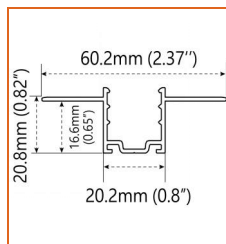

## Physical

Dimensions	0.63" x 0.67" (width x height)
Bend Direction	Vertical bending
Bend Diameter	11.81" (300mm)
Cutting Interval	1.97" (50mm)
Field Cuttable	No
Housing Material	Dow Corning
Housing Technique	Co-extrusion
Body Color	White
Finish	Matte
Feed Entry	Front, side, bottom
Feed Length	Standard length 3.28'
End Cap	Injected
Mounting	Clips or channels (rigid or bendable)
Storage Temperature	-25°C~60°C (-13°F~140°F)
Ambient Temperature	T <sub>min</sub> = -25°C/-13°F, T <sub>max</sub> (See below)
Max. Production Length	98.43ft (30m)

## Mounting Options

\* Standard length is 3.28'/pcs.

\* Standard length is 3.28'/pcs.

\* Standard length is 3.28'/pcs.

\* Standard length is 3.28'/pcs.

\* Standard length is 3.28'/pcs.

Name	Straight surface channel
Code	LN1617-SC
Material	Aluminum
Mounting style	Surface mounted
Length	3.28' (1m)
Width	0.8" (20.2mm)
Height	0.82" (20.8mm)
Internal width	/

Name	Bendable surface channel
Code	LN1617-BC
Material	Aluminum
Mounting style	Surface mounted
Length	3.28' (1m)
Width	0.8" (20.2mm)
Height	0.82" (20.8mm)
Internal Width	/

Name	Straight recessed channel
Code	LN1617-RSC
Material	Aluminum
Mounting style	Recessed mounted
Length	3.28' (1m)
Width	1.18" (30mm)
Height	0.78" (19.9mm)
Internal width	/