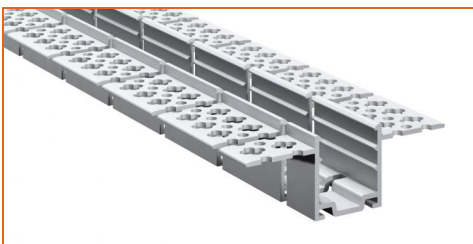

Front+Right Side feed entry (FRS)

Bottom+Closed feed entry (BC)

Bottom+Left Side feed entry (BLS)

Bottom+Right Side feed entry (BRS)

Left Side+Closed feed entry (LSC)

Right Side+Closed feed entry (RSC)

## Mounting Options

\* Standard length is 3.28'/pcs.

\* Standard length is 3.28'/pcs.

\* Standard length is 3.28'/pcs.

\* Standard length is 3.28'/pcs.

\* Standard length is 3.28'/pcs.

Name	Straight surface channel
Code	LN1617-SC
Material	Aluminum
Mounting style	Surface mounted
Length	3.28' (1m)
Width	0.8" (20.2mm)
Height	0.82" (20.8mm)
Internal width	/