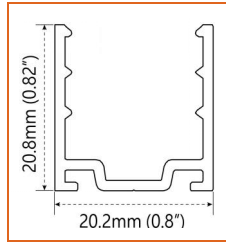

## Physical

Dimensions	0.63" x 0.67" (width x height)
Bend Direction	Vertical bending
Bend Diameter	11.81" (300mm)
Cutting Interval	1.97" (50mm)
Field Cuttable	No
Housing Material	Dow Corning
Housing Technique	Co-extrusion
Body Color	White
Finish	Matte
Feed Entry	Front, side, bottom
Feed Length	Standard length 3.28'
End Cap	Injected
Mounting	Clips or channels (rigid or bendable)
Storage Temperature	-25°C~60°C (-13°F~140°F)
Ambient Temperature	T <sub>min</sub> = -25°C/-13°F, T <sub>max</sub> (See below)
Max. Production Length	98.43ft (30m)

## Feed Entry Options

Front+Front feed entry (FF)

Bottom+Bottom feed entry (BB)

Side+Side feed entry (SS)

Front+Closed feed entry (FC)

Front+Bottom feed entry (FB)

Bottom+Front feed entry (BF)

Front+Left Side feed entry (FLS)

Front+Right Side feed entry (FRS)

Bottom+Closed feed entry (BC)

Bottom+Left Side feed entry (BLS)

Bottom+Right Side feed entry (BRS)

Left Side+Closed feed entry (LSC)

Right Side+Closed feed entry (RSC)

## Mounting Options

\* Standard length is 3.28'/pcs.

\* Standard length is 3.28'/pcs.

\* Standard length is 3.28'/pcs.

\* Standard length is 3.28'/pcs.

\* Standard length is 3.28'/pcs.

Name	Straight surface channel
Code	LN1617-SC
Material	Aluminum
Mounting style	Surface mounted
Length	3.28' (1m)
Width	0.8" (20.2mm)
Height	0.82" (20.8mm)
Internal width	/