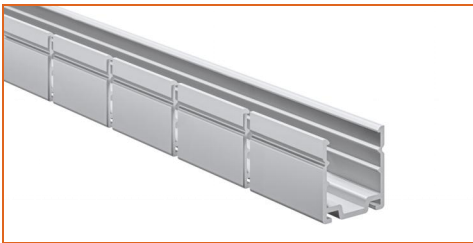

Front+Right Side feed entry (FRS)

Bottom+Closed feed entry (BC)

Bottom+Left Side feed entry (BLS)

Bottom+Right Side feed entry (BRS)

Left Side+Closed feed entry (LSC)

Right Side+Closed feed entry (RSC)

## Mounting Options

\* Standard length is 3.28'/pcs.

\* Standard length is 3.28'/pcs.

\* Standard length is 3.28'/pcs.

\* Standard length is 3.28'/pcs.

\* Standard length is 3.28'/pcs.

Name	Straight surface channel
Code	LN1617-SC
Material	Aluminum
Mounting style	Surface mounted
Length	3.28' (1m)
Width	0.8" (20.2mm)
Height	0.82" (20.8mm)
Internal width	/