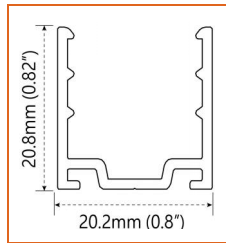

## Physical

Dimensions	0.63" x 0.67" (width x height)
Bend Direction	Vertical bending
Bend Diameter	11.81" (300mm)
Cutting Interval	1.97" (50mm)
Field Cuttable	No
Housing Material	Dow Corning
Housing Technique	Co-extrusion
Body Color	White
Finish	Matte
Feed Entry	Front, side, bottom
Feed Length	Standard length 3.28'
End Cap	Injected
Mounting	Clips or channels (rigid or bendable)
Storage Temperature	-25°C~60°C (-13°F~140°F)
Ambient Temperature	T <sub>min</sub> = -25°C/-13°F, T <sub>max</sub> (See below)
Max. Production Length	98.43ft (30m)

Front+Right Side feed entry (FRS)

Bottom+Closed feed entry (BC)

Bottom+Left Side feed entry (BLS)

Bottom+Right Side feed entry (BRS)

Left Side+Closed feed entry (LSC)

Right Side+Closed feed entry (RSC)

## Mounting Options

\* Standard length is 3.28'/pcs.

\* Standard length is 3.28'/pcs.

\* Standard length is 3.28'/pcs.

\* Standard length is 3.28'/pcs.

\* Standard length is 3.28'/pcs.

Name	Straight surface channel
Code	LN1617-SC
Material	Aluminum
Mounting style	Surface mounted
Length	3.28' (1m)
Width	0.8" (20.2mm)
Height	0.82" (20.8mm)
Internal width	/

Name	Bendable surface channel
Code	LN1617-BC
Material	Aluminum
Mounting style	Surface mounted
Length	3.28' (1m)
Width	0.8" (20.2mm)
Height	0.82" (20.8mm)
Internal Width	/

Name	Straight recessed channel
Code	LN1617-RSC
Material	Aluminum
Mounting style	Recessed mounted
Length	3.28' (1m)
Width	1.18" (30mm)
Height	0.78" (19.9mm)
Internal width	/