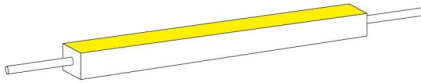

## Order Code

Series	Temp./Color	Power	Feed Entry	Connector Wire	End Cap	Length (ft)
LN1617TV	22=2200K 27=2700K 30=3000K 35=3500K 40=4000K 53=5300K	152=1.52W 305=3.05W 457=4.57W	FF=Front + Front BB=Bottom + Bottom SS=Side + Side FC=Front + Closed FB=Front + Bottom BF=Bottom+Front FLS=Front + Left Side FRS=Front + Right Side BC=Bottom + Closed BLS=Bottom + Left Side BRS=Bottom + Right Side LSC=Left Side + Closed RSC=Right Side + Closed	OW=Open wire 3.28' connector with 0.98' white cable MFCW=Male & female connector with 0.98' black cable	IJ=Injected end cap (IP67) * Factory made only	Min. - 1.97" Max. run - 115'@1.52W - 82'@3.05W - 66'@4.57W Cut Inc. - 1.97"

## Feed Entry Options

Front+Front feed entry (FF)

Bottom+Bottom feed entry (BB)

Side+Side feed entry (SS)

Front+Closed feed entry (FC)

Front+Bottom feed entry (FB)

Bottom+Front feed entry (BF)

Front+Left Side feed entry (FLS)