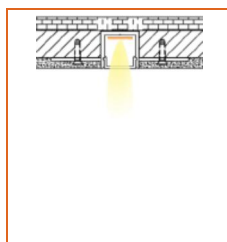

* Standard length is 3.28'/pcs.

* For more options, please refer to "Beamever Profile Spec Sheet"

Name	Straight aluminum channel
Code	BE5615
Material	Aluminum
Mounting style	Mud-in
Length	3.28' (1m)
Width	0.62" (15.5mm)
Height	0.59" (15mm)
Internal width	0.49" (12.5mm)