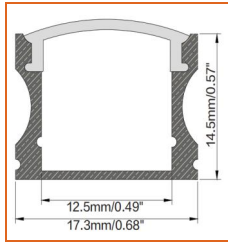

Fixture type	
Project name	
Project phase	
Date	

Dimension

Physical

PCB Width	0.39" (10mm)
LED Pitch	0.16" (4.17mm)
Cutting Interval	1.31" (33.33mm)
LED Brand	Sanan
LED Size	2835
LED Quantity	72 LEDs/ft (240 LEDs/m)
Housing Material	N/A
Housing Technique	N/A
Adhesive Type	Yellow 3M tape
Feed Entry	Front
Feed Length	Standard length 3.28'
Storage Temperature	-25°C (-13°F) to 60°C (140°F)
Ambient Temperature	-20°C (-4°F) to 40°C (104°F)
Max Production Length	164ft (50m)

Example: ALTAU-30-854-FF-OW-20-11'

* Customizable—Contact Beamever representatives

Mounting Options

* Standard length is 3.28'/pcs.

Name	Straight aluminum channel
Code	BE1202
Material	Aluminum
Mounting style	Surface mounted
Length	3.28' (1m)
Width	0.68" (17.3mm)
Height	0.57" (14.5mm)
Internal width	0.49" (12.5mm)

* Standard length is 3.28'/pcs.

Name	Straight aluminum channel
Code	BE1201
Material	Aluminum
Mounting style	Recessed mounted
Length	3.28' (1m)
Width	0.68" (17.3mm)
Height	0.57" (14.5mm)
Internal width	0.49" (12.5mm)

* Standard length is 3.28'/pcs.

Name	Straight aluminum channel
Code	BE1203
Material	Aluminum
Mounting style	Angled mounted
Length	3.28' (1m)
Width	0.71" (18.1mm)
Height	0.71" (18.1mm)
Internal width	0.49" (12.5mm)