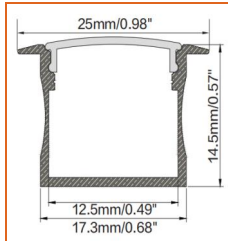

Example: ALTAU-30-854-FF-OW-20-11'

* Customizable—Contact Beamever representatives

Mounting Options

* Standard length is 3.28'/pcs.

Name	Straight aluminum channel
Code	BE1202
Material	Aluminum
Mounting style	Surface mounted
Length	3.28' (1m)
Width	0.68" (17.3mm)
Height	0.57" (14.5mm)
Internal width	0.49" (12.5mm)

* Standard length is 3.28'/pcs.

Name	Straight aluminum channel
Code	BE1201
Material	Aluminum
Mounting style	Recessed mounted
Length	3.28' (1m)
Width	0.68" (17.3mm)
Height	0.57" (14.5mm)
Internal width	0.49" (12.5mm)

* Standard length is 3.28'/pcs.

Name	Straight aluminum channel
Code	BE1203
Material	Aluminum
Mounting style	Angled mounted
Length	3.28' (1m)
Width	0.71" (18.1mm)
Height	0.71" (18.1mm)
Internal width	0.49" (12.5mm)

* Standard length is 3.28'/pcs.

* For more options, please refer to "Beamever Profile Spec Sheet"

Name	Straight aluminum channel
Code	BE5615
Material	Aluminum
Mounting style	Mud-in
Length	3.28' (1m)
Width	0.62" (15.5mm)
Height	0.59" (15mm)
Internal width	0.49" (12.5mm)