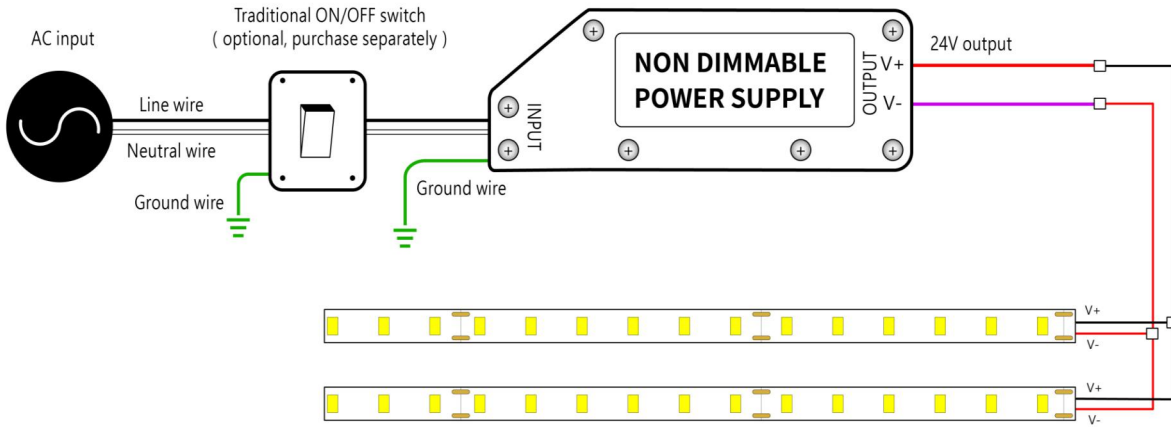

Strip to strip jumper connector for 0.39" ALTA TAPE, IP20

Name Strip to cable connector

Code AERO20-STC-2P-10

Strip to cable connector 0.39" ALTA TAPE, IP20

Name L-shaped connector

Code AERO20-L-2P-10

L-shaped connector for 0.39" ALTA TAPE, IP20

Name L-shaped corner connector

Code AERO20-LC-2P-10

Strip to cable connector 0.39" ALTA TAPE, IP20

Name R-shaped corner connector

Code AERO20-RC-2P-10

R-shaped corner connector for 0.39" ALTA TAPE, IP20

Name Male & female connector

Code MFC-2P-20

Male and female connector with 11.81" cable, IP20, 2 pin

Name Male & female DC connector

Code MFC-DC-44

Male and female DC connector with 11.81" cable, IP44

Name VHB 3M adhesive tape

Code VHB

VHB 3M adhesive back tape, stronger stickiness.

ALTA TAPE ULTRA

Indoor · White · High Output

Wiring Diagram

Non Dimmable

Dimmable