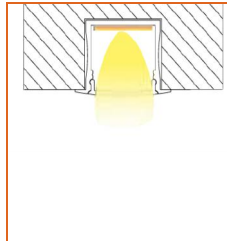

Example: ALTAU-30-854-FF-OW-20-11'

* Customizable—Contact Beamever representatives

Mounting Options

* Standard length is 3.28'/pcs.

Name	Straight aluminum channel
Code	BE1202
Material	Aluminum
Mounting style	Surface mounted
Length	3.28' (1m)
Width	0.68" (17.3mm)
Height	0.57" (14.5mm)
Internal width	0.49" (12.5mm)

* Standard length is 3.28'/pcs.

Name	Straight aluminum channel
Code	BE1201
Material	Aluminum
Mounting style	Recessed mounted
Length	3.28' (1m)
Width	0.68" (17.3mm)
Height	0.57" (14.5mm)
Internal width	0.49" (12.5mm)