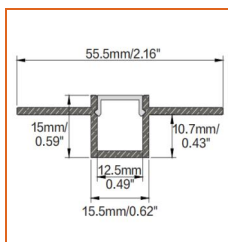

Example: ALTAU-30-854-FF-OW-20-11'

* Customizable—Contact Beamever representatives

Mounting Options

* Standard length is 3.28'/pcs.

Name	Straight aluminum channel
Code	BE1202
Material	Aluminum
Mounting style	Surface mounted
Length	3.28' (1m)
Width	0.68" (17.3mm)
Height	0.57" (14.5mm)
Internal width	0.49" (12.5mm)

* Standard length is 3.28'/pcs.

Name	Straight aluminum channel
Code	BE1201
Material	Aluminum
Mounting style	Recessed mounted
Length	3.28' (1m)
Width	0.68" (17.3mm)
Height	0.57" (14.5mm)
Internal width	0.49" (12.5mm)

* Standard length is 3.28'/pcs.

Name	Straight aluminum channel
Code	BE1203
Material	Aluminum
Mounting style	Angled mounted
Length	3.28' (1m)
Width	0.71" (18.1mm)
Height	0.71" (18.1mm)
Internal width	0.49" (12.5mm)

* Standard length is 3.28'/pcs.

* For more options, please refer to "Beamever Profile Spec Sheet"

Name	Straight aluminum channel
Code	BE5615
Material	Aluminum
Mounting style	Mud-in
Length	3.28' (1m)
Width	0.62" (15.5mm)
Height	0.59" (15mm)
Internal width	0.49" (12.5mm)