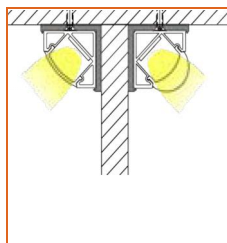

Example: ALTAU-30-854-FF-OW-20-11'

* Customizable—Contact Beamever representatives

Mounting Options

* Standard length is 3.28'/pcs.

Name	Straight aluminum channel
Code	BE1202
Material	Aluminum
Mounting style	Surface mounted
Length	3.28' (1m)
Width	0.68" (17.3mm)
Height	0.57" (14.5mm)
Internal width	0.49" (12.5mm)

* Standard length is 3.28'/pcs.

Name	Straight aluminum channel
Code	BE1201
Material	Aluminum
Mounting style	Recessed mounted
Length	3.28' (1m)
Width	0.68" (17.3mm)
Height	0.57" (14.5mm)
Internal width	0.49" (12.5mm)

* Standard length is 3.28'/pcs.

Name	Straight aluminum channel
Code	BE1203
Material	Aluminum
Mounting style	Angled mounted
Length	3.28' (1m)
Width	0.71" (18.1mm)
Height	0.71" (18.1mm)
Internal width	0.49" (12.5mm)