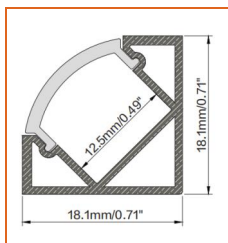

Example: ALTAU-30-854-FF-OW-20-11'

* Customizable—Contact Beamever representatives

Mounting Options

* Standard length is 3.28'/pcs.

Name	Straight aluminum channel
Code	BE1202
Material	Aluminum
Mounting style	Surface mounted
Length	3.28' (1m)
Width	0.68" (17.3mm)
Height	0.57" (14.5mm)
Internal width	0.49" (12.5mm)

* Standard length is 3.28'/pcs.

Name	Straight aluminum channel
Code	BE1201
Material	Aluminum
Mounting style	Recessed mounted
Length	3.28' (1m)
Width	0.68" (17.3mm)
Height	0.57" (14.5mm)
Internal width	0.49" (12.5mm)

* Standard length is 3.28'/pcs.

Name	Straight aluminum channel
Code	BE1203
Material	Aluminum
Mounting style	Angled mounted
Length	3.28' (1m)
Width	0.71" (18.1mm)
Height	0.71" (18.1mm)
Internal width	0.49" (12.5mm)

* Standard length is 3.28'/pcs.

* For more options, please refer to "Beamever Profile Spec Sheet"

Name	Straight aluminum channel
Code	BE5615
Material	Aluminum
Mounting style	Mud-in
Length	3.28' (1m)
Width	0.62" (15.5mm)
Height	0.59" (15mm)
Internal width	0.49" (12.5mm)