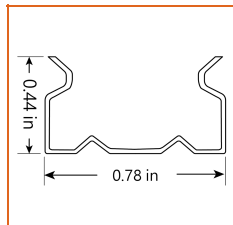

Fixture type	
Project name	
Project phase	
Date	

Dimension & Bending

Physical

Dimensions	0.77" x 0.39" (width x height)
Bend Direction	Vertical bending
Bend Diameter	3.94" (100mm)
Cutting Interval	2.46" (62.5mm)
Field Cuttable	No
Housing Material	PU
Housing Technique	N/A
Body Color	White
Finish	N/A
Feed Entry	Front
Feed Length	Standard length 3.28 ft
End Cap	Injected (Factory made only)
Mounting	Clips or channel (rigid)
Storage Temperature	-25~60°C (-13~140°F)
Ambient Temperature	-40~45°C (-40~113°F)
Max. Production Length	16.4ft (5m)

Example: GTV30-27-549-FF-OW-IJ-3.28'

* Customizable—Contact Beamever representatives

Feed Entry Options

Front feed entry (F)

Closed feed entry (C)

Mounting Options

* Standard length is 3.13'/pcs.

Name	Straight Aluminum channel
Code	GTV-SC
Material	Aluminum
Mounting style	Surface mounted
Length	3.13' (955m)
Width	0.93" (23.6mm)
Height	0.33" (8.4mm)
Internal width	0.76" (19.4mm)

* Used with aluminum channel.

Name	Angled mounting clip
Code	GTV-AC
Material	Aluminum
Mounting style	Surface mounted
Length	0.28" (7.11mm)
Width	0.96" (24.4mm)
Height	0.91" (23mm)
Internal Width	/

* Recommend use 3 mounting clips for 3.28' of product.

Name	Mounting clip
Code	GTV-CL
Material	Stainless steel
Mounting style	Surface mounted
Length	0.79" (20mm)
Width	0.78" (19.8mm)
Height	0.44" (11.1mm)
Internal Width	/

* Recommend use 3 mounting clips for 3.28' of product.