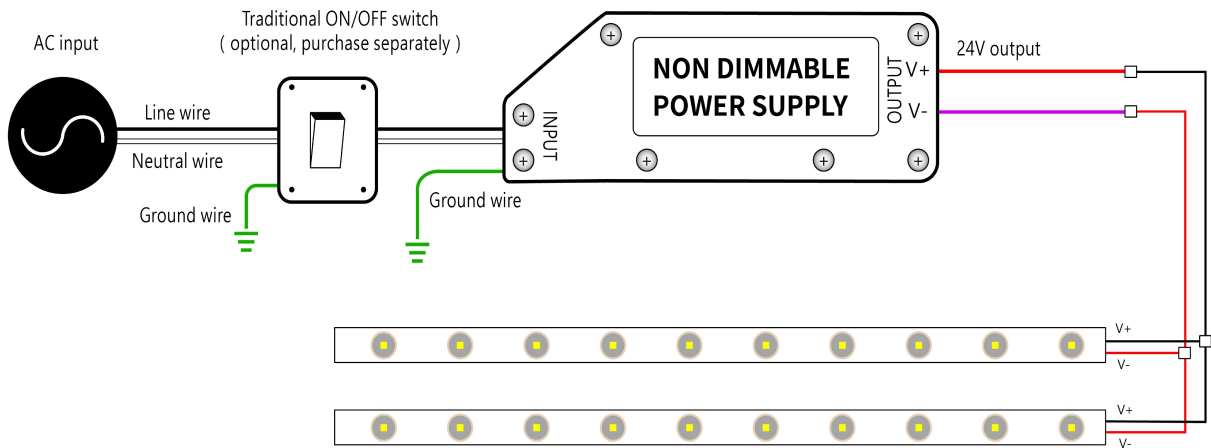

GRAZE TV PRO

Outdoor · Vertical Bending · Flexible

Beamever

Accessories Options (Optional, purchase for extra)

Name Male and female connectors

Code MFC-PU-2P-67

Male and female connectors with 11.81" PU cable, IP67, 2 pin

Name T-shaped M&F connectors

Code MFCT-PU-2P-67

T-shaped male and female connectors with 11.81" PU cable, IP67, 2 pin

Name VHB 3M adhesive tape

Code VHB

VHB 3M adhesive back tape, stronger stickiness.

Wiring Diagram

Non Dimmable