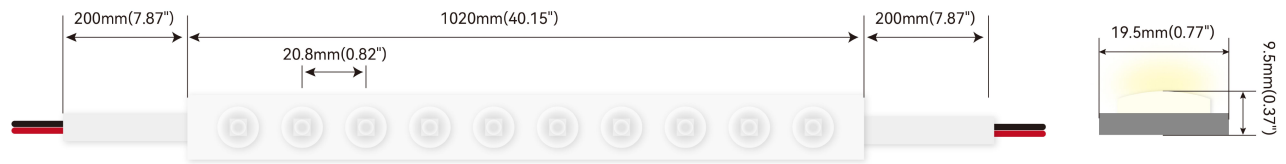

GRAZE TV PRO

Outdoor · Vertical Bending · Flexible

Beamever

Features

- Various beam angles 30°, 45°, 60°, 20*45°
- Discreet design (small in size and light in weight)
- Ideal flexibility for creating unique shapes and designs
- Low voltage 24V DC
- IP67 rated, ideal for outdoor uses
- PU material for UV-stablized, high temperature resistancy etc.

Fixture type	
Project name	
Project phase	
Date	

Dimension & Bending

Physical

Dimensions	0.77" x 0.39" (width x height)
Bend Direction	Vertical bending
Bend Diameter	3.94" (100mm)
Cutting Interval	2.46" (62.5mm)
Field Cuttable	No
Housing Material	PU
Housing Technique	N/A
Body Color	White
Finish	N/A
Feed Entry	Front
Feed Length	Standard length 3.28 ft
End Cap	Injected (Factory made only)
Mounting	Clips or channel (rigid)
Storage Temperature	-25~60°C (-13~140°F)
Ambient Temperature	-40~45°C (-40~113°F)
Max. Production Length	16.4ft (5m)

Performance & Electrical

Voltage	24VDC (23.5Vmin, 24.5Vmax)
Beam Angle	30°, 45°, 60°, 20*45°
MacAdam	3 steps
Efficacy (lm/W)	72.5lm/W @4000K, 30°
CRI	Ra90
Lumen Maintenance	> 54,000 hours
IP Rating	IP67
Resistance	UV, solvent, saltwater, flame
Dimming	PWM, 0-10V, DMX
Warranty	5 years

Example: GTV30-27-549-FF-OW-IJ-3.28'

* Customizable—Contact Beamever representatives

Feed Entry Options

Front feed entry (F)

Closed feed entry (C)

Mounting Options

* Standard length is 3.13'/pcs.

Name	Straight Aluminum channel
Code	GTV-SC
Material	Aluminum
Mounting style	Surface mounted
Length	3.13' (955m)
Width	0.93" (23.6mm)
Height	0.33" (8.4mm)
Internal width	0.76" (19.4mm)