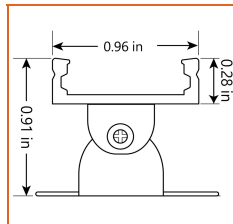

Fixture type	
Project name	
Project phase	
Date	

Dimension & Bending

Physical

Dimensions	0.77" x 0.39" (width x height)
Bend Direction	Vertical bending
Bend Diameter	3.94" (100mm)
Cutting Interval	2.46" (62.5mm)
Field Cuttable	No
Housing Material	PU
Housing Technique	N/A
Body Color	White
Finish	N/A
Feed Entry	Front
Feed Length	Standard length 3.28 ft
End Cap	Injected (Factory made only)
Mounting	Clips or channel (rigid)
Storage Temperature	-25~60°C (-13~140°F)
Ambient Temperature	-40~45°C (-40~113°F)
Max. Production Length	16.4ft (5m)

Example: GTV30-27-549-FF-OW-IJ-3.28'

* Customizable—Contact Beamever representatives

Feed Entry Options

Front feed entry (F)

Closed feed entry (C)

Mounting Options

* Standard length is 3.13'/pcs.

Name	Straight Aluminum channel
Code	GTV-SC
Material	Aluminum
Mounting style	Surface mounted
Length	3.13' (955m)
Width	0.93" (23.6mm)
Height	0.33" (8.4mm)
Internal width	0.76" (19.4mm)

* Used with aluminum channel.

Name	Angled mounting clip
Code	GTV-AC
Material	Aluminum
Mounting style	Surface mounted
Length	0.28" (7.11mm)
Width	0.96" (24.4mm)
Height	0.91" (23mm)
Internal Width	/

* Recommend use 3 mounting clips for 3.28' of product.

Name	Mounting clip
Code	GTV-CL
Material	Stainless steel
Mounting style	Surface mounted
Length	0.79" (20mm)
Width	0.78" (19.8mm)
Height	0.44" (11.1mm)
Internal Width	/

* Recommend use 3 mounting clips for 3.28' of product.