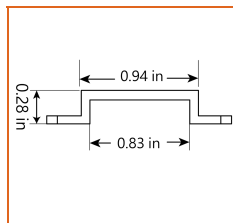

Example: GTV30-27-549-FF-OW-IJ-3.28'

* Customizable—Contact Beamever representatives

Feed Entry Options

Front feed entry (F)

Closed feed entry (C)

Mounting Options

* Standard length is 3.13'/pcs.

Name	Straight Aluminum channel
Code	GTV-SC
Material	Aluminum
Mounting style	Surface mounted
Length	3.13' (955m)
Width	0.93" (23.6mm)
Height	0.33" (8.4mm)
Internal width	0.76" (19.4mm)

* Used with aluminum channel.

Name	Angled mounting clip
Code	GTV-AC
Material	Aluminum
Mounting style	Surface mounted
Length	0.28" (7.11mm)
Width	0.96" (24.4mm)
Height	0.91" (23mm)
Internal Width	/

* Recommend use 3 mounting clips for 3.28' of product.

Name	Mounting clip
Code	GTV-CL
Material	Stainless steel
Mounting style	Surface mounted
Length	0.79" (20mm)
Width	0.78" (19.8mm)
Height	0.44" (11.1mm)
Internal Width	/

* Recommend use 3 mounting clips for 3.28' of product.