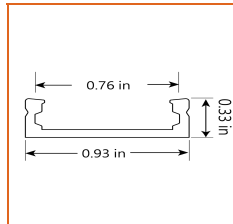

Fixture type	
Project name	
Project phase	
Date	

Dimension & Bending

Physical

Dimensions	0.77" x 0.39" (width x height)
Bend Direction	Vertical bending
Bend Diameter	3.94" (100mm)
Cutting Interval	2.46" (62.5mm)
Field Cuttable	No
Housing Material	PU
Housing Technique	N/A
Body Color	White
Finish	N/A
Feed Entry	Front
Feed Length	Standard length 3.28 ft
End Cap	Injected (Factory made only)
Mounting	Clips or channel (rigid)
Storage Temperature	-25~60°C (-13~140°F)
Ambient Temperature	-40~45°C (-40~113°F)
Max. Production Length	16.4ft (5m)

Example: GTV30-27-549-FF-OW-IJ-3.28'

* Customizable—Contact Beamever representatives

Feed Entry Options

Front feed entry (F)

Closed feed entry (C)

Mounting Options

* Standard length is 3.13'/pcs.

Name	Straight Aluminum channel
Code	GTV-SC
Material	Aluminum
Mounting style	Surface mounted
Length	3.13' (955m)
Width	0.93" (23.6mm)
Height	0.33" (8.4mm)
Internal width	0.76" (19.4mm)

* Used with aluminum channel.

Name	Angled mounting clip
Code	GTV-AC
Material	Aluminum
Mounting style	Surface mounted
Length	0.28" (7.11mm)
Width	0.96" (24.4mm)
Height	0.91" (23mm)
Internal Width	/

* Recommend use 3 mounting clips for 3.28' of product.

Name	Mounting clip
Code	GTV-CL
Material	Stainless steel
Mounting style	Surface mounted
Length	0.79" (20mm)
Width	0.78" (19.8mm)
Height	0.44" (11.1mm)
Internal Width	/

* Recommend use 3 mounting clips for 3.28' of product.