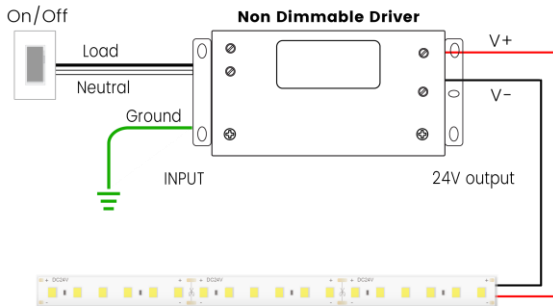

4 in 1-dimmable (0-10V/1-10V/Potentiometer/10V PWM)

Code	Max Load	Input	Output	Dimmable	Class 2	Environment	Size (L *W *H)
KVD-24030-DIM	30W	100-277VAC	24V	Yes	Yes	Dry/Damp	6.10" *2.12" *0.78"
KVD-24060-DIM	60W	100-277VAC	24V	Yes	Yes	Dry/Damp	7.01" *2.40" *0.94"
KVD-24096-DIM	96W	100-277VAC	24V	Yes	Yes	Dry/Damp/Wet	9.05" *2.75" *1.69"
KVD-24150-DIM	150W	100-277VAC	24V	Yes	No	Dry/Damp/Wet	10.08" *3.07" *1.85"
KVD-24200-DIM	200W	100-277VAC	24V	Yes	No	Dry/Damp/Wet	13.38" *1.02" *7.28"
KVD-24300-DIM	300W	100-277VAC	24V	Yes	No	Dry/Damp/Wet	10.87" *3.07" *1.89"

5 in 1-dimmable (Triac/0-10V/1-10V/Potentiometer/10V PWM)

Code	Max Load	Input	Output	Dimmable	Class 2	Environment	Size (L *W *H)
KVG-24030-DW	30W	100-277VAC	24V	Yes	Yes	Dry/Damp	6.10" *2.13" *0.79"
KVG-24060-DW	60W	100-277VAC	24V	Yes	Yes	Dry/Damp	7.01" *2.41" *0.94"
KVG-24096-DW	96W	100-277VAC	24V	Yes	Yes	Dry/Damp/Wet	9.06" *2.76" *1.69"
KVG-24150-DW	150W	100-277VAC	24V	Yes	No	Dry/Damp/Wet	10.08" *3.07" *1.85"
KVG-24200-DW	200W	100-277VAC	24V	Yes	No	Dry/Damp/Wet	10.08" *3.07" *1.85"
KVG-24300-DW	300W	100-277VAC	24V	Yes	No	Dry/Damp/Wet	10.87" *3.07" *1.89"

Wiring Diagram

Non-dimmable