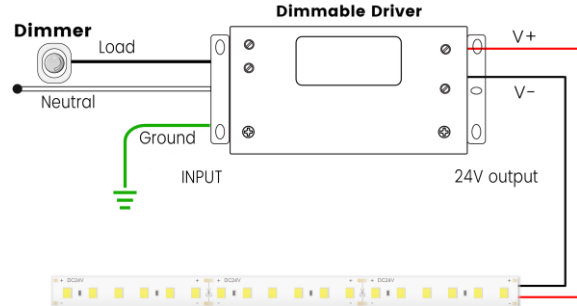

5 in 1-dimmable (Triac/0-10V/1-10V/Potentiometer/10V PWM)

Code	Max Load	Input	Output	Dimmable	Class 2	Environment	Size (L *W *H)
KVG-24030-DW	30W	100-277VAC	24V	Yes	Yes	Dry/Damp	6.10" *2.13" *0.79"
KVG-24060-DW	60W	100-277VAC	24V	Yes	Yes	Dry/Damp	7.01" *2.41" *0.94"
KVG-24096-DW	96W	100-277VAC	24V	Yes	Yes	Dry/Damp/Wet	9.06" *2.76" *1.69"
KVG-24150-DW	150W	100-277VAC	24V	Yes	No	Dry/Damp/Wet	10.08" *3.07" *1.85"
KVG-24200-DW	200W	100-277VAC	24V	Yes	No	Dry/Damp/Wet	10.08" *3.07" *1.85"
KVG-24300-DW	300W	100-277VAC	24V	Yes	No	Dry/Damp/Wet	10.87" *3.07" *1.89"

Wiring Diagram

Non-dimmable

Dimmable

AERO TAPE SAUNA Indoor · Static White

Connectors (Optional, purchase for extra)

**CL-12-65**

Mounting clip, for 0.47" (12mm) tape, IP65

**SEC-C-12-65**