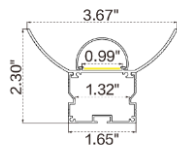

AERO TAPE SAUNA Indoor · Static White

Channel Compatibility

: No pixelation

Architectural

Main lighting

BE9358