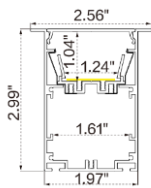

Main lighting

BE6575