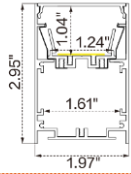

AERO TAPE SAUNA Indoor · Static White

Channel Compatibility

: No pixelation

Architectural

BE5075