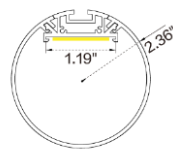

AERO TAPE SAUNA Indoor · Static White

Channel Compatibility

: No pixelation

Architectural

Main lighting

BE60