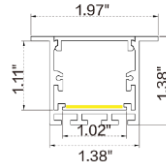

AERO TAPE SAUNA Indoor · Static White

Channel Compatibility

: No pixelation

Architectural

BE5035

Main lighting