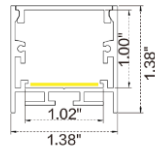

AERO TAPE SAUNA Indoor · Static White

Channel Compatibility

: No pixelation

Architectural

BE3535

Main lighting